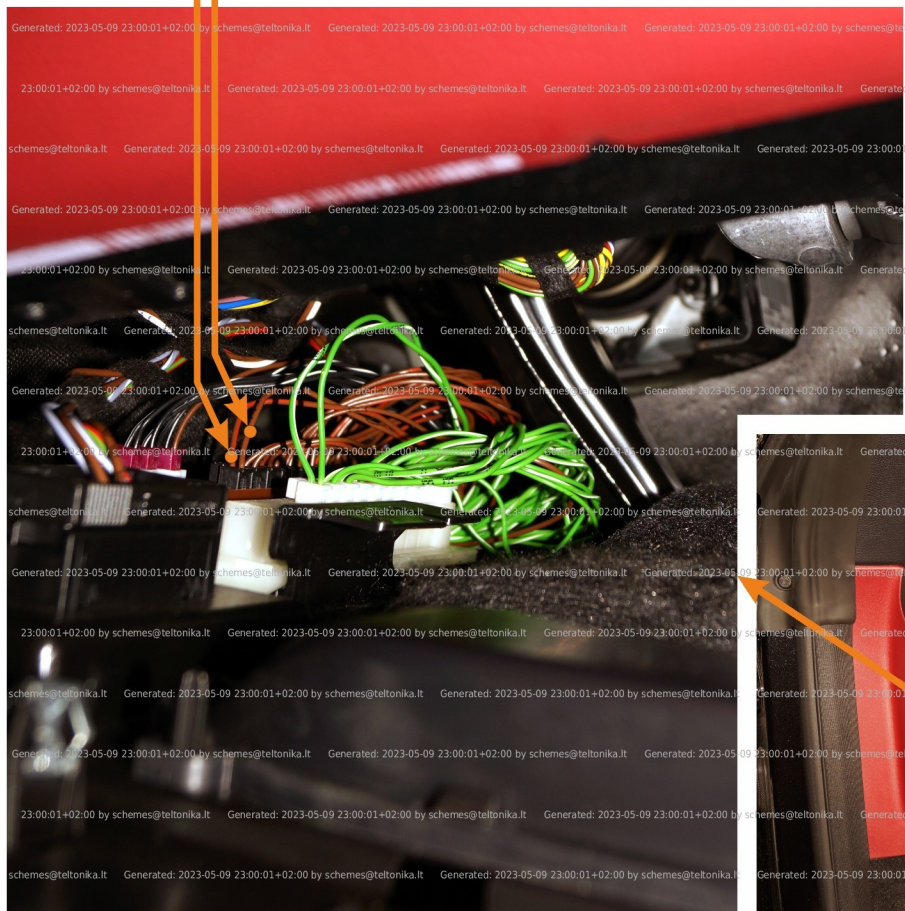

Brand, Model	Device: FMB140 LV-CAN	Year:	Rev.:
MERCEDES SL (231)		2012→	05
Version: with and without Keyless System		program №: 12844 from: 2019-09-20	

CAN1

CAN BUS connectors
brown/red pin CANH

brown pin CANL
CAN BUS connectors

VIN:
xxx231xxxxxxxxxxx

Flags:

General parameters:

- Total mileage of the vehicle (dashboard)
- Vehicle mileage - (counted)
- Total fuel consumption - (counted)
- Fuel level (in liters)
- Engine speed (RPM)
- Engine temperature
- Vehicle speed
- Acceleration pedal position