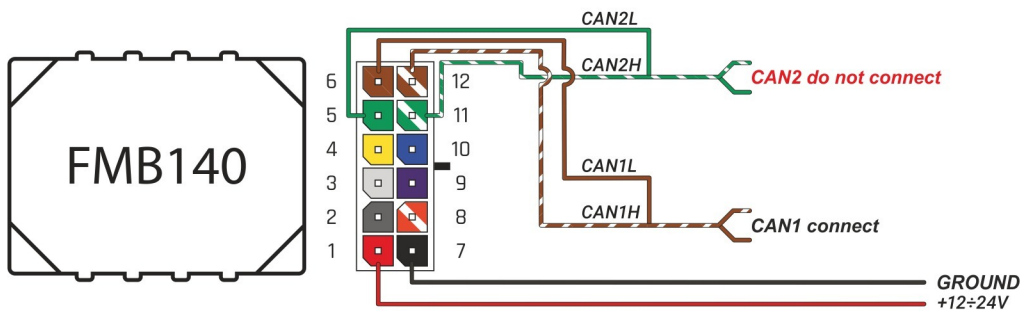

Brand, Model	Device: FMB140 LV-CAN	Year:	Rev.:
MERCEDES SL (231)		2012→	05
Version: with and without Keyless System		program №: 12844 from: 2019-09-20	

CAN1

CAN BUS connectors
brown/red pin CANH

brown pin CANL
CAN BUS connectors

VIN:
xxx231xxxxxxxxxxx

Flags:

General parameters:

- Total mileage of the vehicle (dashboard)
- Vehicle mileage - (counted)
- Total fuel consumption - (counted)
- Fuel level (in liters)
- Engine speed (RPM)
- Engine temperature
- Vehicle speed
- Acceleration pedal position