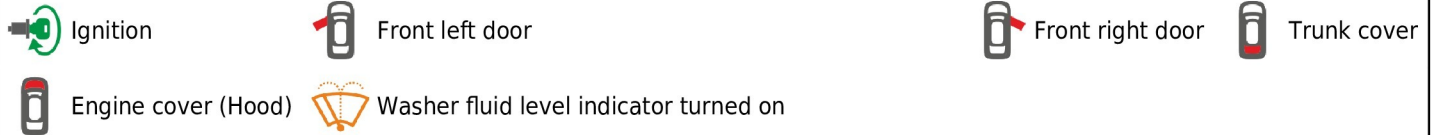

Brand, Model	Device: FMB140 LV-CAN	Year:	Rev.:
MERCEDES SL (231)		2012→	05
Version: with and without Keyless System		program №: 12844 from: 2019-09-20	

CAN1

CAN BUS connectors
brown/red pin CANH

brown pin CANL
CAN BUS connectors

VIN:
xxx231xxxxxxxxxxx

Flags:

General parameters:

- Total mileage of the vehicle (dashboard)
- Vehicle mileage - (counted)
- Total fuel consumption - (counted)
- Fuel level (in liters)
- Engine speed (RPM)
- Engine temperature
- Vehicle speed
- Acceleration pedal position