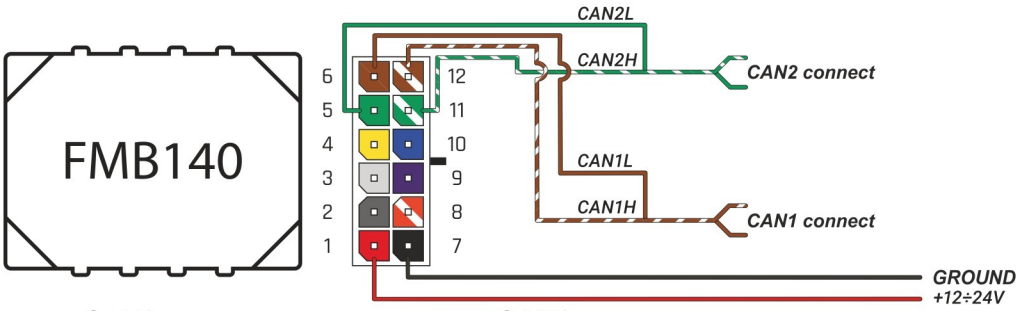

Brand, Model	Device: FMB140 LV-CAN	Year:	Rev.:
MERCEDES SL (230)		2008→	02
Version: with and without Keyless System	program №: 13245 from: 2022-06-15		

CAN2
CAN bus connectors
green pin CANL
green/white pin CANH
CAN bus connectors

CAN1
CAN bus connectors
brown/red pin CANH
brown pin CANL
CAN bus connectors

VIN:
xxx230xxxxxxxxxx

Flags:

Ignition

Front left door

Front right door

Trunk cover

General parameters: