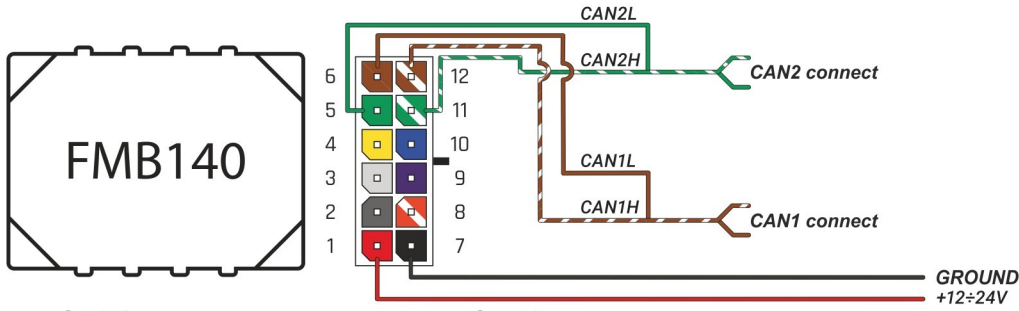

Brand, Model	Device: FMB140 LV-CAN	Year:	Rev.:
MERCEDES SL (230)		2004→	01
Version: with and without Keyless System		program №: 13777 from: 2022-06-15	

VIN:
xxx230xxxxxxxxxx

Flags:

Ignition

Front left door

Front right door

Trunk cover

General parameters:

- Total mileage of the vehicle (dashboard)
- Fuel level (in liters)
- Vehicle speed
- Vehicle mileage - (counted)
- Engine speed (RPM)
- Acceleration pedal position
- Total fuel consumption - (counted)
- Engine temperature