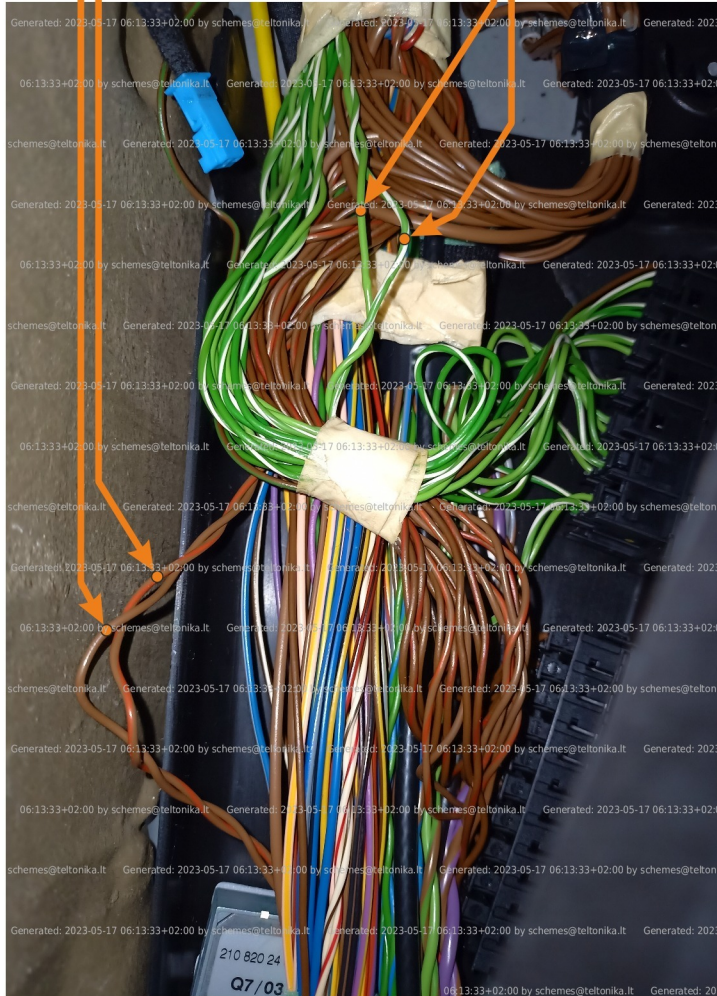

Brand, Model	Device: FMB140 LV-CAN	Year:	Rev.:
MERCEDES SL (230)		2004→	01
Version: with and without Keyless System		program №: 13777 from: 2022-06-15	

VIN:
xxx230xxxxxxxxxx

Flags:

Ignition

Front left door

Front right door

Trunk cover

General parameters:

- Total mileage of the vehicle (dashboard)
- Fuel level (in liters)
- Vehicle speed
- Vehicle mileage - (counted)
- Engine speed (RPM)
- Acceleration pedal position
- Total fuel consumption - (counted)
- Engine temperature