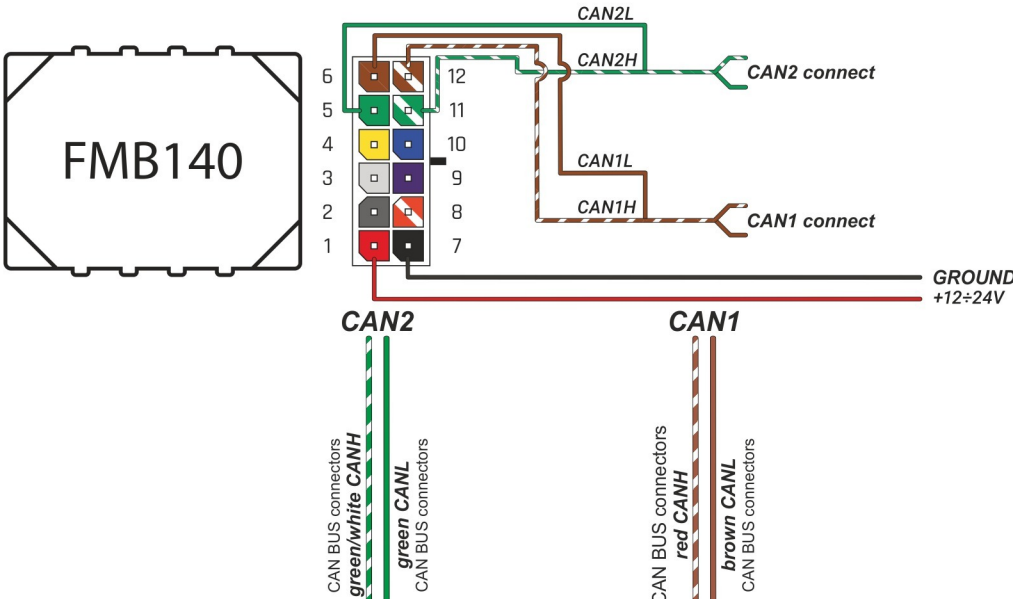

Brand, Model	Device: FMB140 LV-CAN	Year:	Rev.:
MERCEDES SL (230)		2001→	04
Version: with and without Keyless System		program №: 11125 from: 2017-09-01	

VIN:
xxx230xxxxxxxxxxx

Flags:

Ignition

Front left door

Front right door

Trunk cover

General parameters:

- Total mileage of the vehicle (dashboard)
- Fuel level (in liters)
- Vehicle speed
- Vehicle mileage - (counted)
- Engine speed (RPM)
- Acceleration pedal position
- Total fuel consumption - (counted)
- Engine temperature