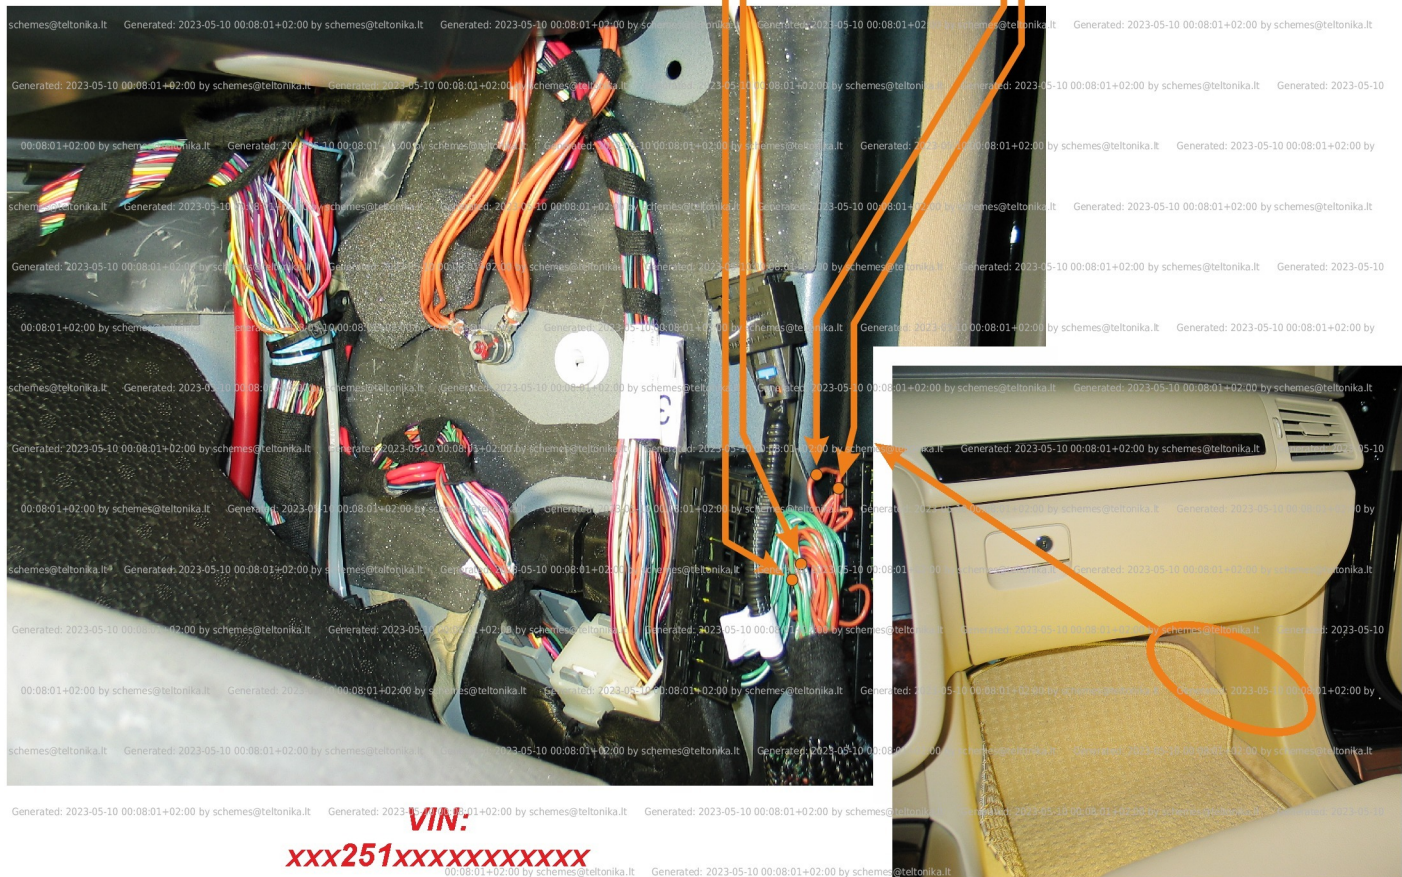

Brand, Model	Device: FMB140 LV-CAN	Year:	Rev.:
MERCEDES R (251)		2006→	05
Version: with and without Keyless System		program №: 11117 from: 2017-09-01	

Generated: 2023-05-10 00:08:01+02:00 by schemes@teltonika.it

Flags:

General parameters:

- Total mileage of the vehicle (dashboard)
- Vehicle mileage - (counted)
- Total fuel consumption - (counted)
- Fuel level (in liters)
- Engine speed (RPM)
- Engine temperature
- Vehicle speed
- Acceleration pedal position