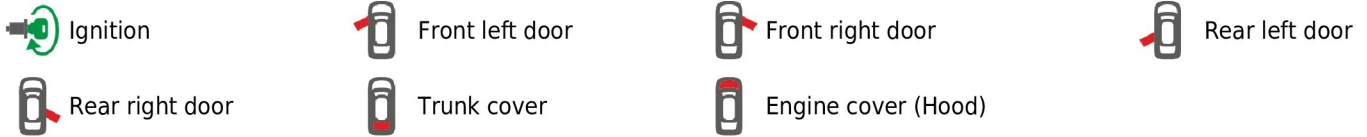

Brand, Model	Device: FMB140 LV-CAN	Year:	Rev.:
MERCEDES R (251)		2006→	05
Version: with and without Keyless System		program №: 11117 from: 2017-09-01	

Generated: 2023-05-10 00:08:01+02:00 by schemes@teltonika.it

Flags:

General parameters:

- Total mileage of the vehicle (dashboard)
- Vehicle mileage - (counted)
- Total fuel consumption - (counted)
- Fuel level (in liters)
- Engine speed (RPM)
- Engine temperature
- Vehicle speed
- Acceleration pedal position