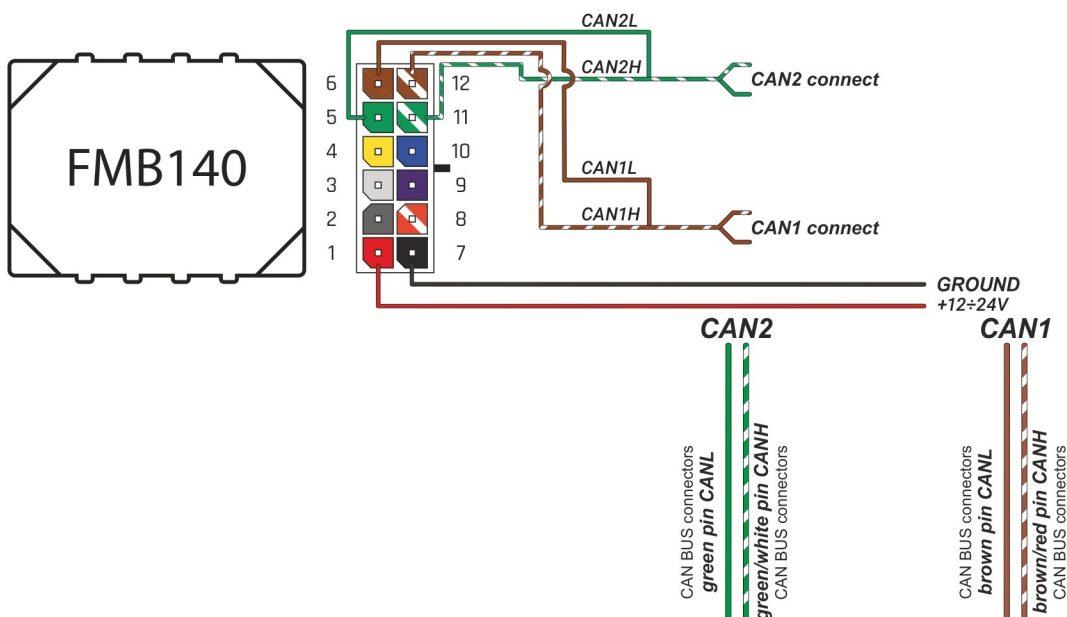

Brand, Model	Device: FMB140 LV-CAN	Year:	Rev.:
MERCEDES R (251)		2006→	05
Version: with and without Keyless System		program №: 11117 from: 2017-09-01	

Generated: 2023-05-10 00:08:01+02:00 by schemes@teltonika.it

Flags:

General parameters:

- Total mileage of the vehicle (dashboard)
- Vehicle mileage - (counted)
- Total fuel consumption - (counted)
- Fuel level (in liters)
- Engine speed (RPM)
- Engine temperature
- Vehicle speed
- Acceleration pedal position