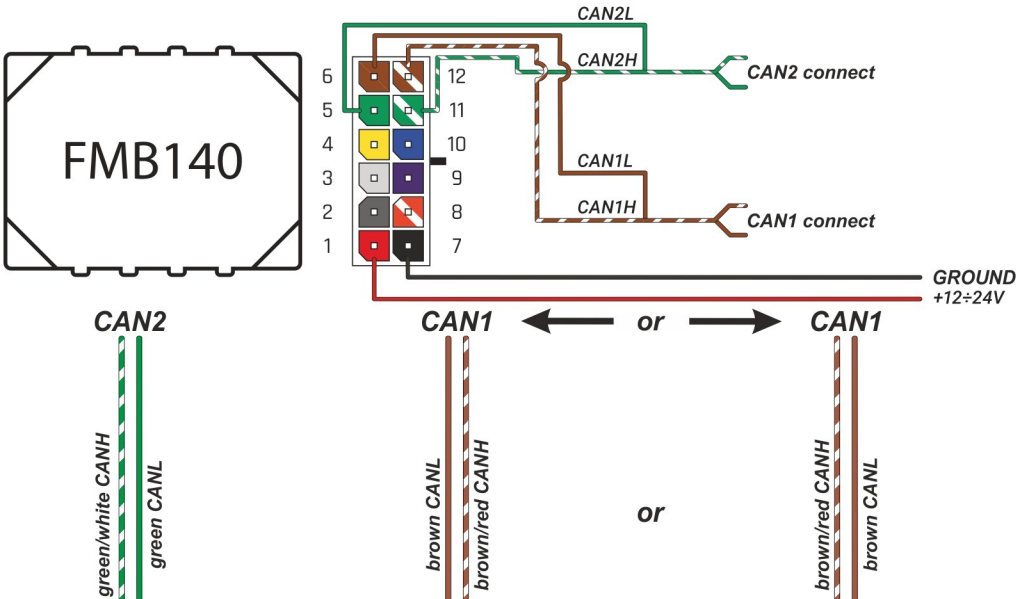

Brand, Model	Device: FMB140 LV-CAN	Year:	Rev.:
MERCEDES ML (164)		2005→	06
Version: with and without Keyless System		program №: 11117 from: 2019-04-23	

fuel pump relay - fuse box in trunk
on passenger's side
white connector 14PIN
dark-purple pin4

VIN:
xxx164xxxxxxxxxxx

Flags:

General parameters:

- Total mileage of the vehicle (dashboard)
- Vehicle mileage - (counted)
- Total fuel consumption - (counted)
- Fuel level (in liters)
- Engine speed (RPM)
- Engine temperature
- Vehicle speed
- Acceleration pedal position