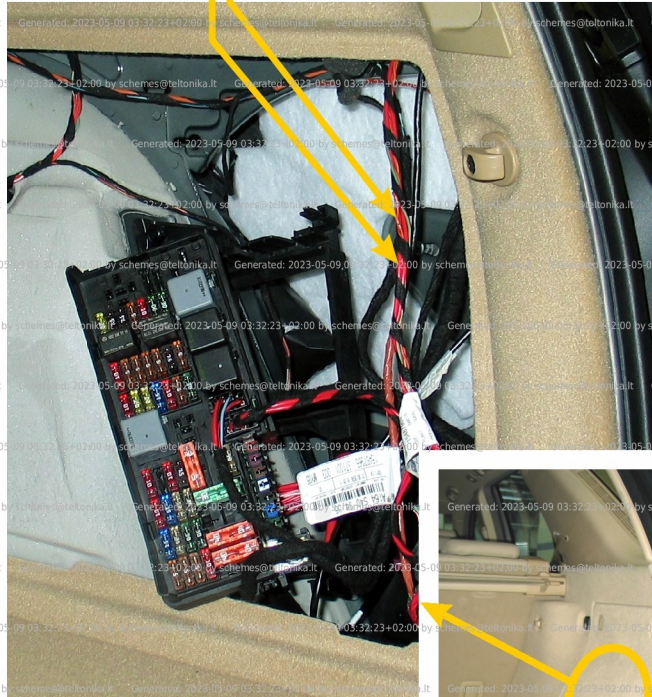

Brand, Model	Device: FMB140 LV-CAN	Year:	Rev.:
MERCEDES ML (164)		2005→	06
Version: with and without Keyless System		program №: 11117 from: 2019-04-23	

fuel pump relay - fuse box in trunk
on passenger's side
white connector 14PIN
dark-purple pin4

VIN:
xxx164xxxxxxxxxxx

Flags:

General parameters:

- Total mileage of the vehicle (dashboard)
- Vehicle mileage - (counted)
- Total fuel consumption - (counted)
- Fuel level (in liters)
- Engine speed (RPM)
- Engine temperature
- Vehicle speed
- Acceleration pedal position