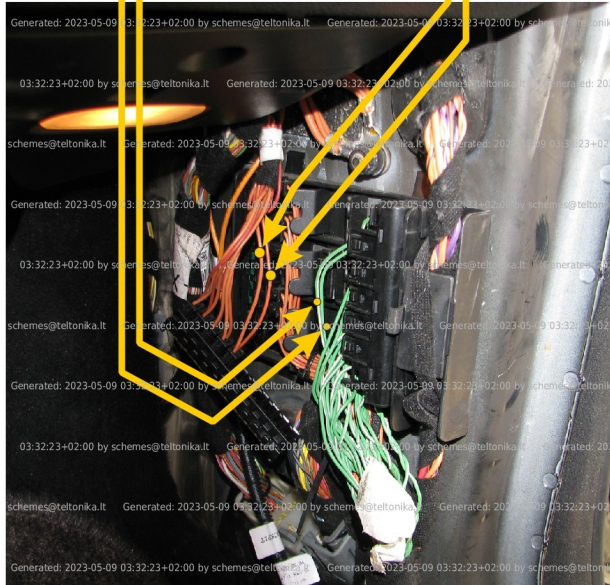

Brand, Model	Device: FMB140 LV-CAN	Year:	Rev.:
MERCEDES ML (164)		2005→	06
Version: with and without Keyless System		program №: 11117 from: 2019-04-23	

fuel pump relay - fuse box in trunk
on passenger's side
white connector 14PIN
dark-purple pin4

VIN:
xxx164xxxxxxxxxxx

Flags:

General parameters:

- Total mileage of the vehicle (dashboard)
- Vehicle mileage - (counted)
- Total fuel consumption - (counted)
- Fuel level (in liters)
- Engine speed (RPM)
- Engine temperature
- Vehicle speed
- Acceleration pedal position