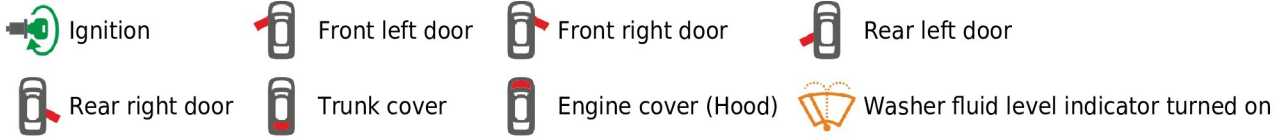

Brand, Model	Device: FMB140 LV-CAN	Year:	Rev.:
MERCEDES ML (164)		2005→	06
Version: with and without Keyless System		program №: 11117 from: 2019-04-23	

fuel pump relay - fuse box in trunk
on passenger's side
white connector 14PIN
dark-purple pin4

VIN:
xxx164xxxxxxxxxxx

Flags:

General parameters:

- Total mileage of the vehicle (dashboard)
- Vehicle mileage - (counted)
- Total fuel consumption - (counted)
- Fuel level (in liters)
- Engine speed (RPM)
- Engine temperature
- Vehicle speed
- Acceleration pedal position