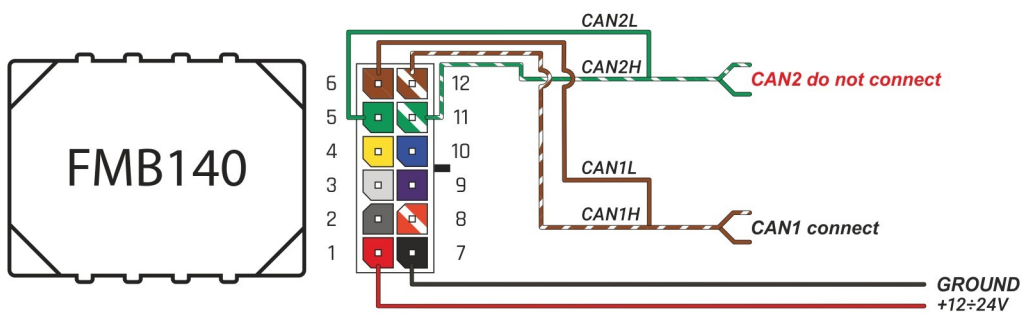

Brand, Model	Device: FMB140 LV-CAN	Year:	Rev.:
MERCEDES METRIS (PG2)		2016→	01
Version: with and without Keyless System		program №: 13591 from: 2021-03-12	

Flags:

General parameters:

- Total mileage of the vehicle (dashboard)
- Vehicle mileage - (counted)
- Total fuel consumption - (counted)
- Fuel level (in liters)
- Engine speed (RPM)
- Engine temperature
- Vehicle speed
- Acceleration pedal position