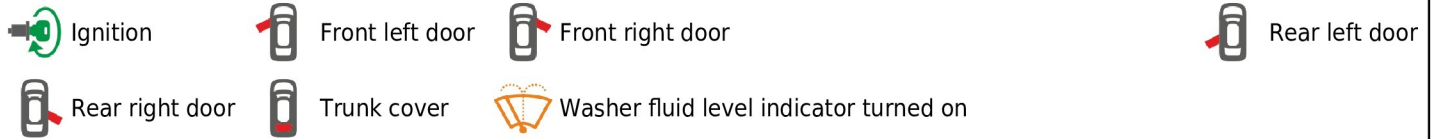

Brand, Model	Device: FMB140 LV-CAN	Year:	Rev.:
MERCEDES METRIS (PG2)		2016→	01
Version: with and without Keyless System		program №: 13591 from: 2021-03-12	

Flags:

General parameters:

- Total mileage of the vehicle (dashboard)
- Vehicle mileage - (counted)
- Total fuel consumption - (counted)
- Fuel level (in liters)
- Engine speed (RPM)
- Engine temperature
- Vehicle speed
- Acceleration pedal position