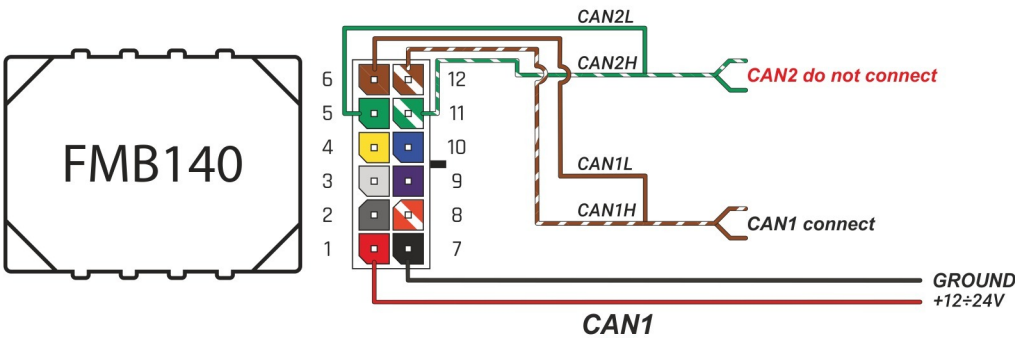

Brand, Model	Device: FMB140 LV-CAN	Year:	Rev.:
MERCEDES INTOURO		2007→	02
Version:	program №: 11349 from: 2017-09-01		

CAN1
 black connector B 12PIN
 yellow pins3 CANL
 blue pin4 CANH
 black connector B 12PIN

Flags:

General parameters:

- Vehicle mileage - (counted)
- Fuel level (in percent)
- Engine speed (RPM)
- Vehicle speed