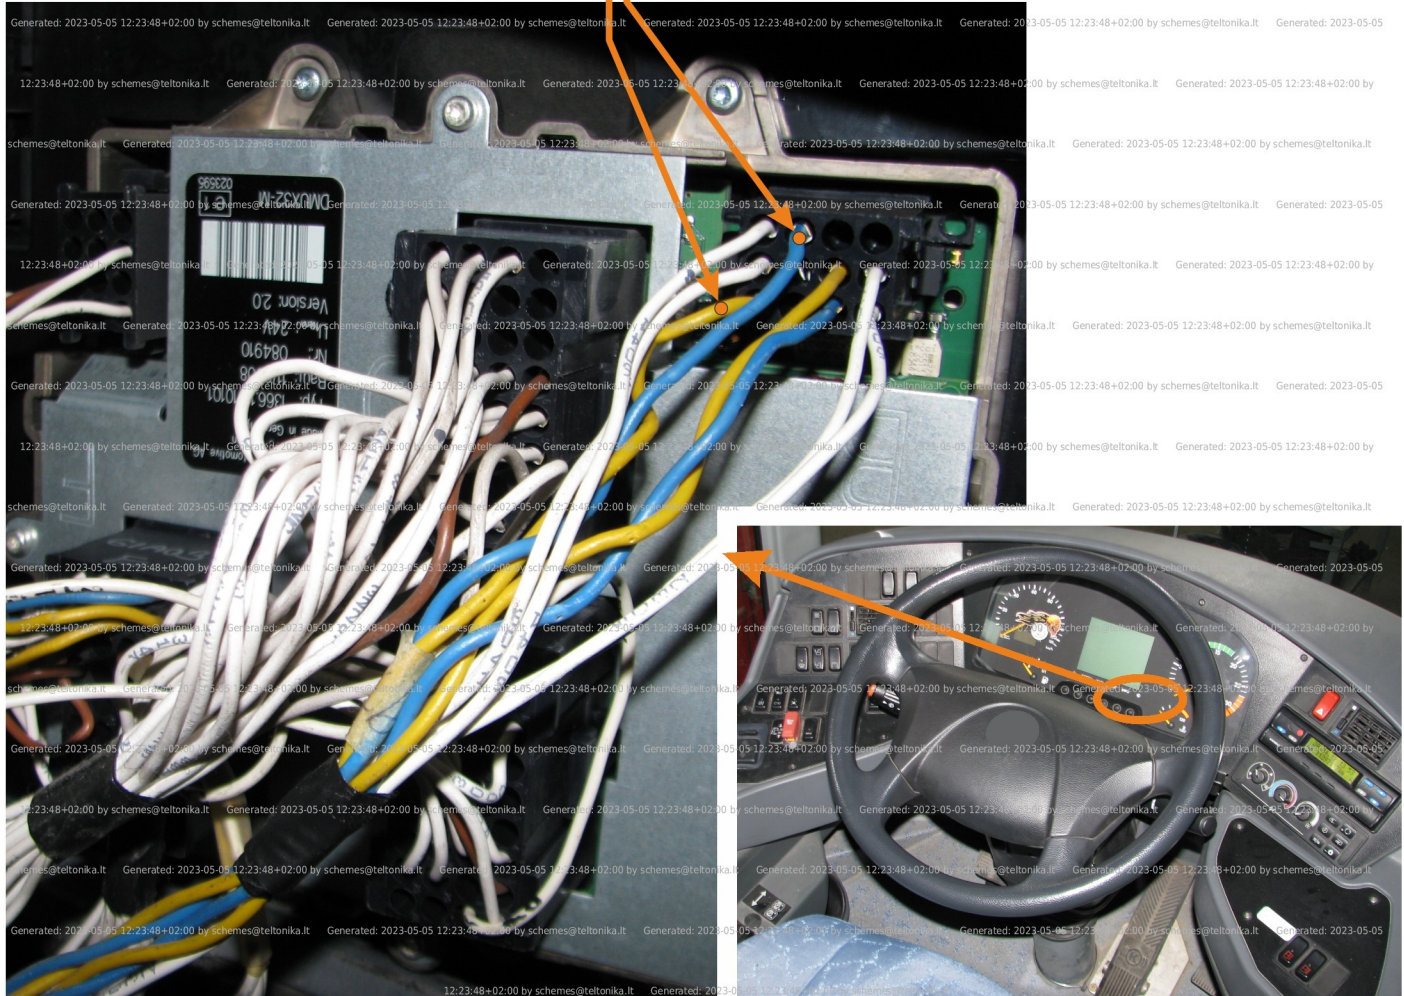

Brand, Model	Device: FMB140 LV-CAN	Year:	Rev.:
MERCEDES INTOURO		2007→	02
Version:	program №: 11349 from: 2017-09-01		

CAN1
 black connector B 12PIN
 yellow pins3 CANL
 blue pin4 CANH
 black connector B 12PIN

Flags:

General parameters:

- Vehicle mileage - (counted)
- Fuel level (in percent)
- Engine speed (RPM)
- Vehicle speed