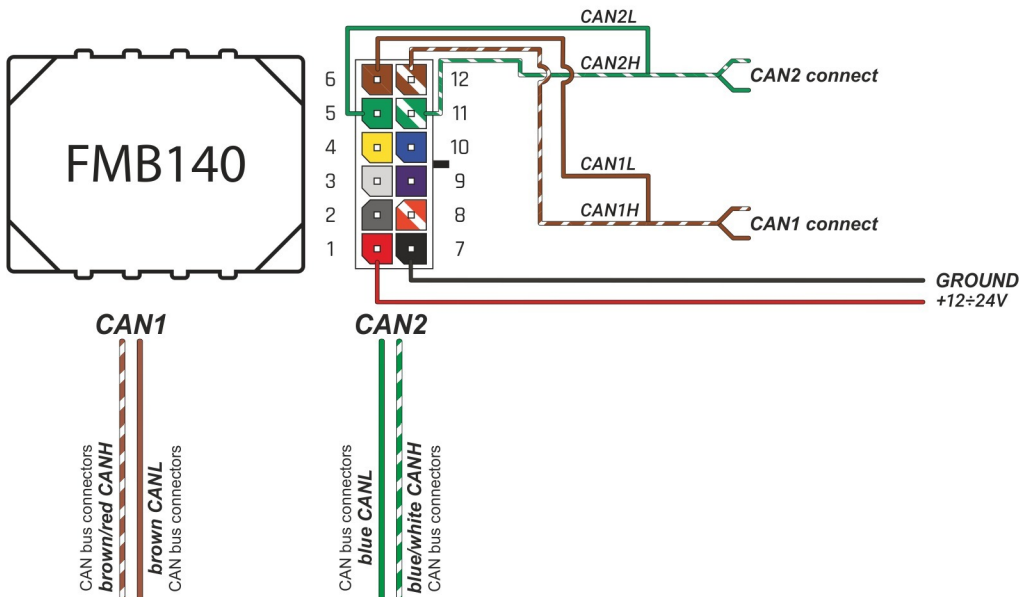

Brand, Model	Device: FMB140 LV-CAN	Year:	Rev.:
MERCEDES GT 63S (290)		2019→	03
Version: with and without Keyless System		program №: 13489 from: 2023-05-24	

VIN:
xxx290xxxxxxxxxxx

Flags:

General parameters:

- Total mileage of the vehicle (dashboard)
- Vehicle mileage - (counted)
- Total fuel consumption - (counted)
- Fuel level (in liters)
- Engine speed (RPM)
- Engine temperature
- Vehicle speed
- Acceleration pedal position