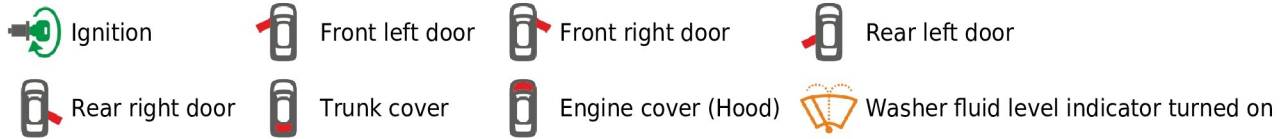

Brand, Model	Device: FMB140 LV-CAN	Year:	Rev.:
MERCEDES GT 63S (290)		2019→	03
Version: with and without Keyless System		program №: 13489 from: 2023-05-24	

VIN:
xxx290xxxxxxxxxxx

Flags:

General parameters:

- Total mileage of the vehicle (dashboard)
- Vehicle mileage - (counted)
- Total fuel consumption - (counted)
- Fuel level (in liters)
- Engine speed (RPM)
- Engine temperature
- Vehicle speed
- Acceleration pedal position