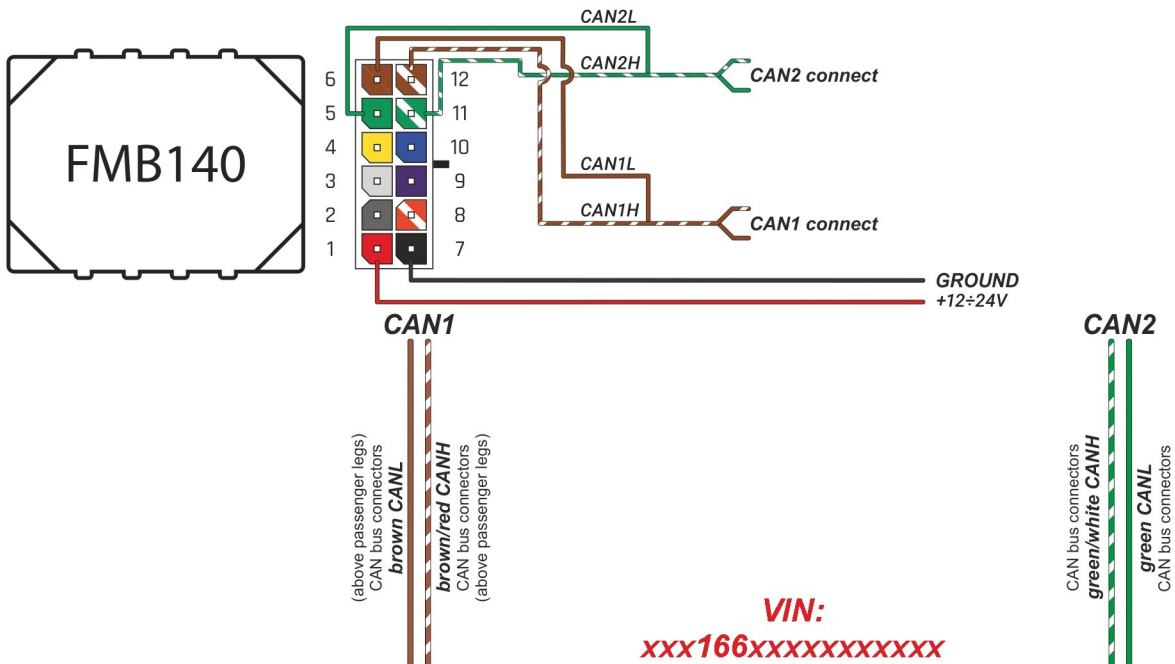

Brand, Model	Device: FMB140 LV-CAN	Year:	Rev.:
MERCEDES GL (166)		2013→	06
Version: with and without Keyless System		program №: 11836 from: 2019-04-23	

Flags:

General parameters:

- Total mileage of the vehicle (dashboard)
- Fuel level (in liters)
- Vehicle speed
- Vehicle mileage - (counted)
- Engine speed (RPM)
- Acceleration pedal position
- Total fuel consumption - (counted)
- Engine temperature