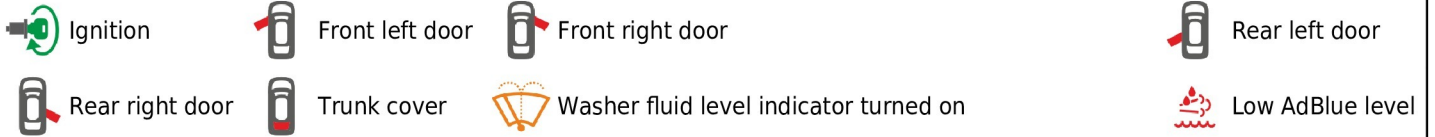

Brand, Model	Device: FMB140 LV-CAN	Year:	Rev.:
MERCEDES GL (166)		2013→	06
Version: with and without Keyless System		program №: 11836 from: 2019-04-23	

Flags:

General parameters:

- Total mileage of the vehicle (dashboard)
- Fuel level (in liters)
- Vehicle speed
- Vehicle mileage - (counted)
- Engine speed (RPM)
- Acceleration pedal position
- Total fuel consumption - (counted)
- Engine temperature