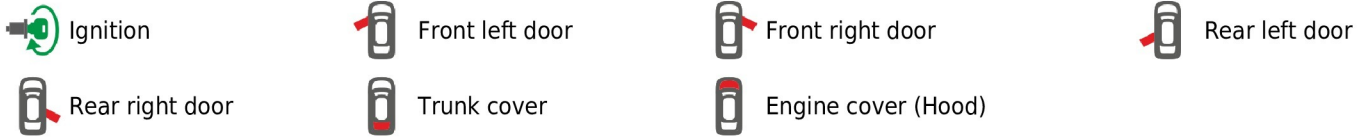

Brand, Model	Device: FMB140 LV-CAN	Year:	Rev.:
MERCEDES GLS (166)		2016→	03
Version: with and without Keyless System	program №: 11686 from: 2017-09-01		

VIN:
xxx166xxxxxxxxxx

Flags:

General parameters:

- Total mileage of the vehicle (dashboard)
- Fuel level (in liters)
- Vehicle speed
- Vehicle mileage - (counted)
- Engine speed (RPM)
- Total fuel consumption - (counted)
- Engine temperature