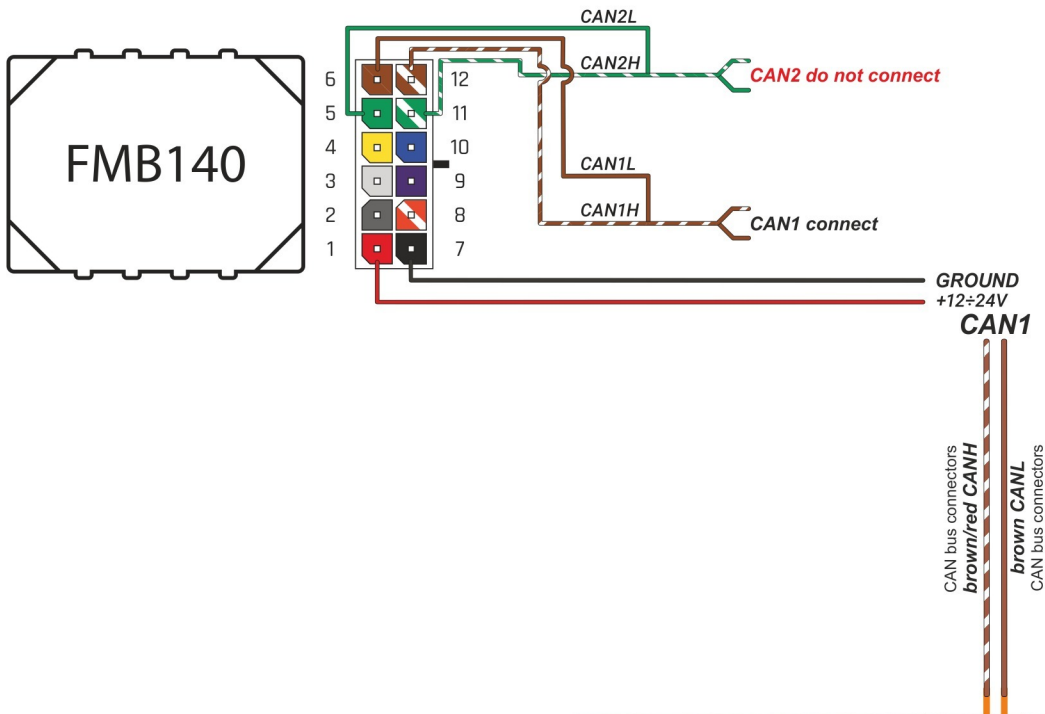

Brand, Model	Device: FMB140 LV-CAN	Year:	Rev.:
MERCEDES GLS (166)		2016→	03
Version: with and without Keyless System	program №: 11686 from: 2017-09-01		

VIN:
xxx166xxxxxxxxxx

Flags:

General parameters:

- Total mileage of the vehicle (dashboard)
- Fuel level (in liters)
- Vehicle speed
- Vehicle mileage - (counted)
- Engine speed (RPM)
- Total fuel consumption - (counted)
- Engine temperature