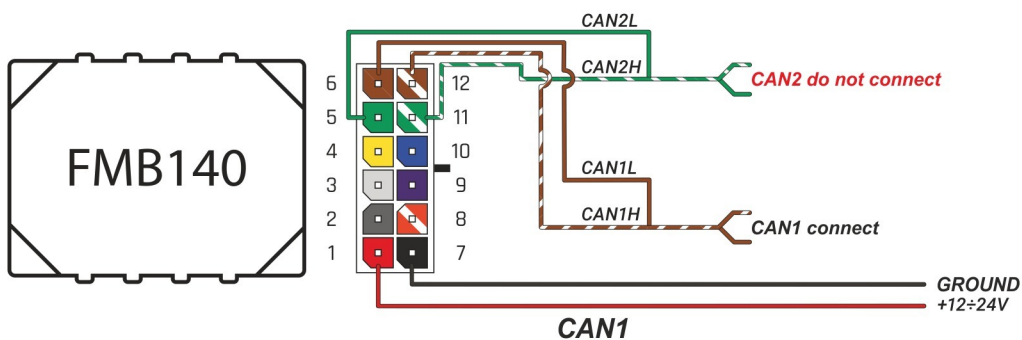

Brand, Model	Device: FMB140 LV-CAN	Year:	Rev.:
MERCEDES GLE (292) (Coupe)		2016→	04
Version: with and without Keyless System	program №: 11686 from: 2017-09-01		

VIN:
xxx292xxxxxxxxxxx

CAN1
brown CANL
(above passenger legs)
CAN bus connectors

brown/red CANH
(above passenger legs)
CAN bus connectors

Flags:

General parameters:

- Total mileage of the vehicle (dashboard)
- Vehicle mileage - (counted)
- Total fuel consumption - (counted)
- Fuel level (in liters)
- Engine speed (RPM)
- Engine temperature
- Vehicle speed