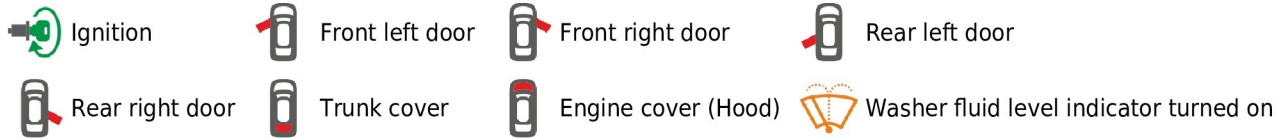

Brand, Model	Device: FMB140 LV-CAN	Year:	Rev.:
MERCEDES GLE (167) (Coupe)		2022→	01
Version: with and without Keyless System		program №: 14213 from: 2023-05-24	

CAN1
white 10PIN connector
brown pin7 CANL
brown/red pin8 CANH
white 10PIN connector

CAN2
diagnostic connector
gray/white pin6 CANL
gray pin14 CANH
diagnostic connector

VIN:
xxx167xxxxxxxxxx

Flags:

General parameters:

- Total mileage of the vehicle (dashboard)
- Vehicle mileage - (counted)
- Total fuel consumption - (counted)
- Fuel level (in liters)
- Engine speed (RPM)
- Engine temperature
- Vehicle speed
- Acceleration pedal position