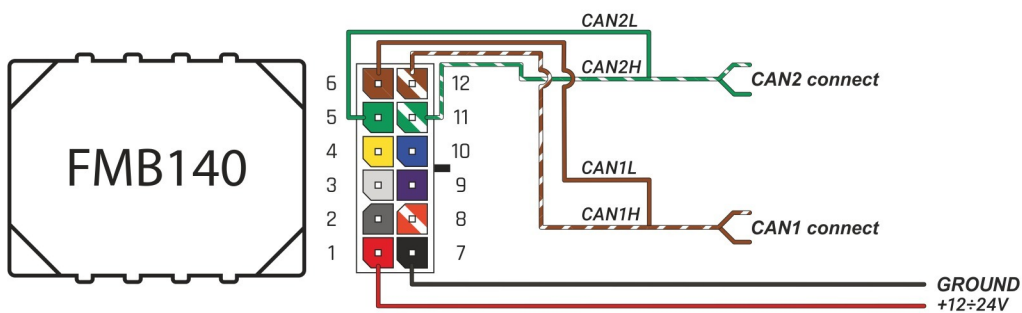

Brand, Model	Device: FMB140 LV-CAN	Year:	Rev.:
MERCEDES GLE (167) (Coupe)		2022→	01
Version: with and without Keyless System		program №: 14213 from: 2023-05-24	

CAN1
white 10PIN connector
brown pin7 CANL
brown/red pin8 CANH
white 10PIN connector

CAN2
diagnostic connector
gray/white pin6 CANL
gray pin14 CANH
diagnostic connector

VIN:
xxx167xxxxxxxxxx

Flags:

General parameters:

- Total mileage of the vehicle (dashboard)
- Vehicle mileage - (counted)
- Total fuel consumption - (counted)
- Fuel level (in liters)
- Engine speed (RPM)
- Engine temperature
- Vehicle speed
- Acceleration pedal position