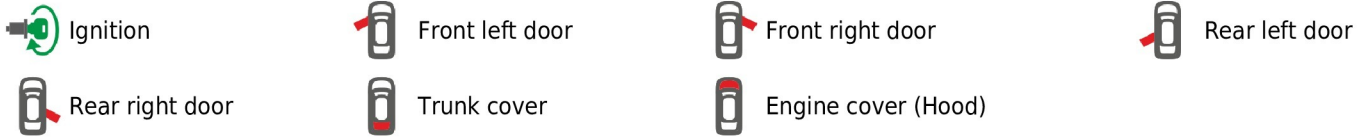

Brand, Model	Device: FMB140 LV-CAN	Year:	Rev.:
MERCEDES GLE (167) (Coupe)		2020→	01
Version: with and without Keyless System		program №: 13785 from: 2023-05-24	

VIN:

xxx167xxxxxxxxxx

Flags:

General parameters:

- Total mileage of the vehicle (dashboard)
- Vehicle mileage - (counted)
- Total fuel consumption - (counted)
- Fuel level (in liters)
- Engine speed (RPM)
- Engine temperature
- Vehicle speed
- Acceleration pedal position