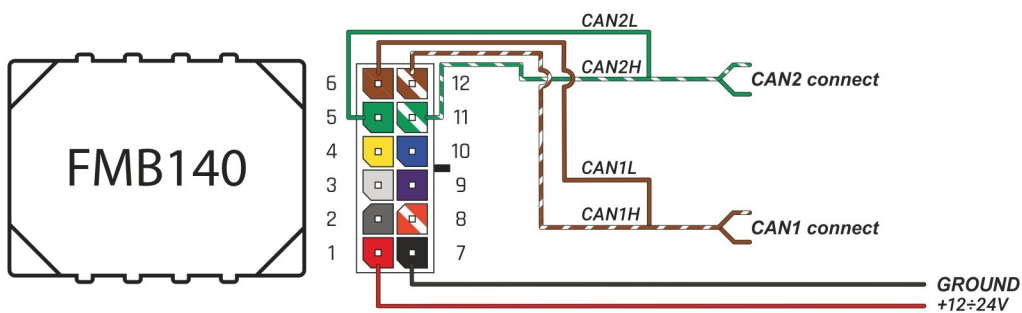

Brand, Model	Device: FMB140 LV-CAN	Year:	Rev.:
MERCEDES GLE (167) (Coupe)		2020→	01
Version: with and without Keyless System		program №: 13785 from: 2023-05-24	

VIN:

xxx167xxxxxxxxxx

Flags:

General parameters:

- Total mileage of the vehicle (dashboard)
- Vehicle mileage - (counted)
- Total fuel consumption - (counted)
- Fuel level (in liters)
- Engine speed (RPM)
- Engine temperature
- Vehicle speed
- Acceleration pedal position