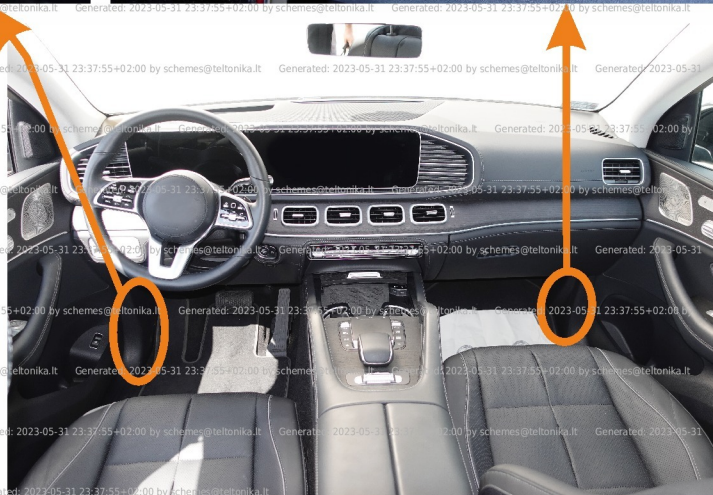

Brand, Model	Device: FMB140 LV-CAN	Year:	Rev.:
MERCEDES GLE (167) (Coupe)		2020→	01
Version: with and without Keyless System		program №: 13785 from: 2023-05-24	

VIN:

xxx167xxxxxxxxxx

Flags:

General parameters:

- Total mileage of the vehicle (dashboard)
- Vehicle mileage - (counted)
- Total fuel consumption - (counted)
- Fuel level (in liters)
- Engine speed (RPM)
- Engine temperature
- Vehicle speed
- Acceleration pedal position