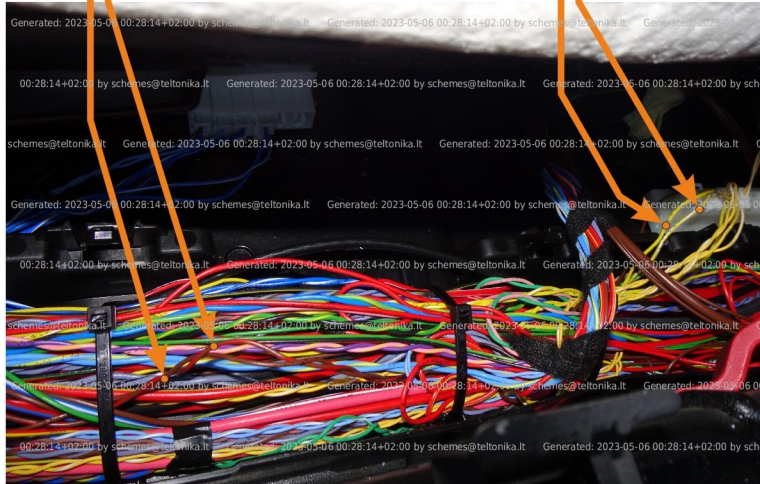

Brand, Model	Device: FMB140 LV-CAN	Year:	Rev.:
MERCEDES GLC (253) (Coupe)		2020→	02
Version: with and without Keyless System	program №: 12881 from: 2021-08-25		

CAN1

CAN bus connectors
brown CANL
brown/red CANH
CAN bus connectors

CAN2

CAN bus connectors
yellow CANL
yellow/white CANH
CAN bus connectors

VIN:
xxx253xxxxxxxxxxx

Flags:

General parameters:

- Total mileage of the vehicle (dashboard)
- Vehicle mileage - (counted)
- Total fuel consumption - (counted)
- Fuel level (in liters)
- Engine speed (RPM)
- Engine temperature
- Vehicle speed
- Acceleration pedal position