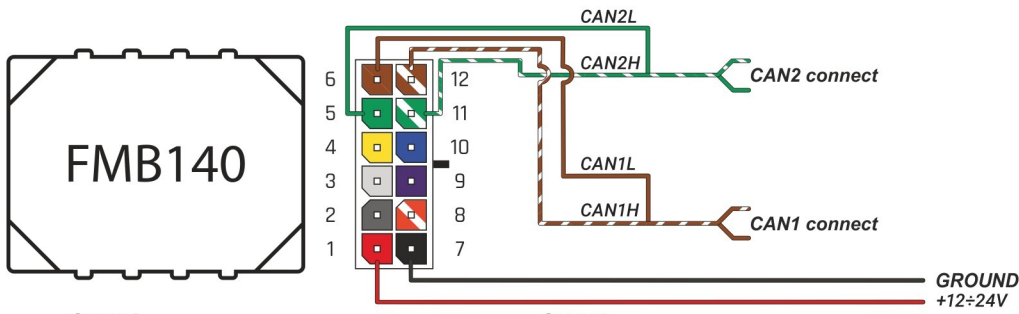

Brand, Model	Device: FMB140 LV-CAN	Year:	Rev.:
MERCEDES GLC (253) (Coupe)		2020→	02
Version: with and without Keyless System	program №: 12881 from: 2021-08-25		

CAN1

CAN bus connectors
brown CANL
brown/red CANH
CAN bus connectors

CAN2

CAN bus connectors
yellow CANL
yellow/white CANH
CAN bus connectors

VIN:
xxx253xxxxxxxxxxx

Flags:

General parameters:

- Total mileage of the vehicle (dashboard)
- Vehicle mileage - (counted)
- Total fuel consumption - (counted)
- Fuel level (in liters)
- Engine speed (RPM)
- Engine temperature
- Vehicle speed
- Acceleration pedal position