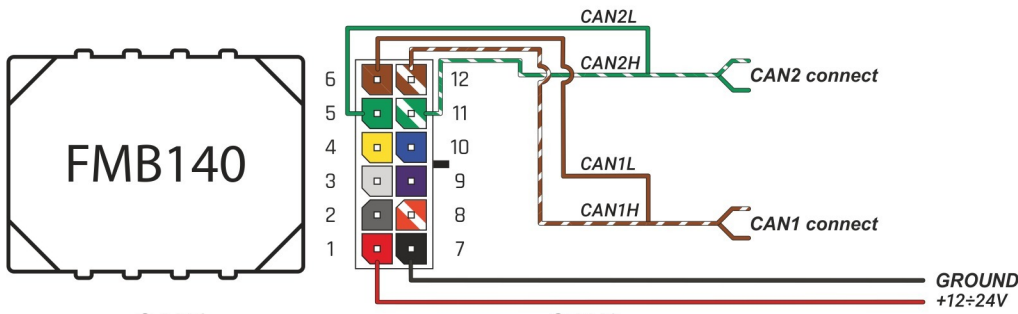

Brand, Model	Device: FMB140 LV-CAN	Year:	Rev.:
MERCEDES GLB (247)		2020→	04
Version: with and without Keyless System		program №: 13647 from: 2023-05-24	

CAN1
white 10PIN connector
brown/red pin8 CANH
brown pin7 CANL
white 10PIN connector

CAN2
diagnostic connector
gray pin14 CANL
gray/white pin6 CANH
diagnostic connector

VIN:
xxx247xxxxxxxxxxx

Flags:

General parameters:

- Total mileage of the vehicle (dashboard)
- Fuel level (in liters)
- Vehicle speed
- Vehicle mileage - (counted)
- Engine speed (RPM)
- Acceleration pedal position
- Total fuel consumption - (counted)
- Engine temperature