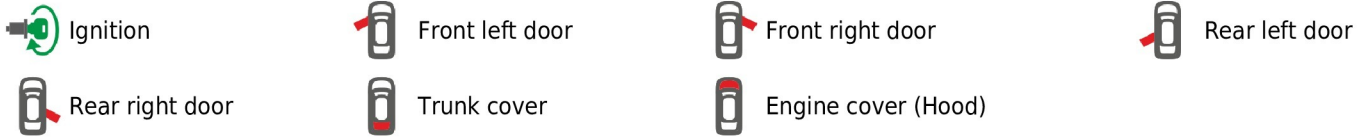

Brand, Model	Device: FMB140 LV-CAN	Year:	Rev.:
MERCEDES GLB (247)		2020→	04
Version: with and without Keyless System		program №: 13647 from: 2023-05-24	

CAN1
white 10PIN connector
brown/red pin8 CANH
brown pin7 CANL
white 10PIN connector

CAN2
diagnostic connector
gray pin14 CANL
gray/white pin6 CANH
diagnostic connector

VIN:
xxx247xxxxxxxxxxx

Flags:

General parameters:

- Total mileage of the vehicle (dashboard)
- Fuel level (in liters)
- Vehicle speed
- Vehicle mileage - (counted)
- Engine speed (RPM)
- Acceleration pedal position
- Total fuel consumption - (counted)
- Engine temperature