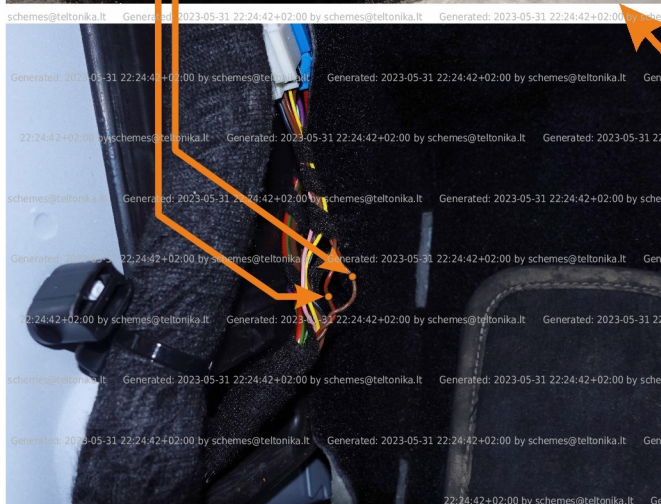

Brand, Model	Device: FMB140 LV-CAN	Year:	Rev.:
MERCEDES GLB (247)		2020→	04
Version: with and without Keyless System		program №: 13647 from: 2023-05-24	

CAN1
white 10PIN connector
brown/red pin8 CANH
brown pin7 CANL
white 10PIN connector

CAN2
diagnostic connector
gray pin14 CANL
gray/white pin6 CANH
diagnostic connector

VIN:
xxx247xxxxxxxxxxx

Flags:

General parameters:

- Total mileage of the vehicle (dashboard)
- Fuel level (in liters)
- Vehicle speed
- Vehicle mileage - (counted)
- Engine speed (RPM)
- Acceleration pedal position
- Total fuel consumption - (counted)
- Engine temperature