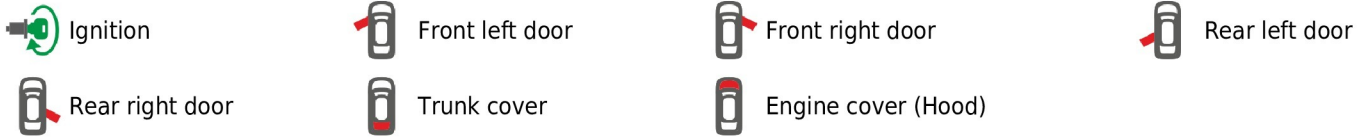

Brand, Model	Device: FMB140 LV-CAN	Year:	Rev.:
MERCEDES GLA (247)		2020→	04
Version: with and without Keyless System		program №: 13643 from: 2023-05-24	

VIN:
xxx247xxxxxxxxxxx

Flags:

General parameters:

- Total mileage of the vehicle (dashboard)
- Fuel level (in liters)
- Vehicle speed
- Vehicle mileage - (counted)
- Engine speed (RPM)
- Acceleration pedal position
- Total fuel consumption - (counted)
- Engine temperature