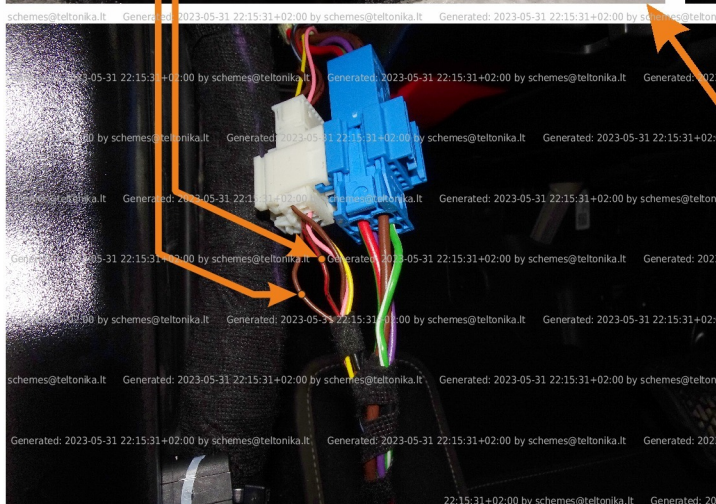

Brand, Model	Device: FMB140 LV-CAN	Year:	Rev.:
MERCEDES GLA (247)		2020→	04
Version: with and without Keyless System		program №: 13643 from: 2023-05-24	

VIN:
xxx247xxxxxxxxxxx

Flags:

General parameters:

- Total mileage of the vehicle (dashboard)
- Fuel level (in liters)
- Vehicle speed
- Vehicle mileage - (counted)
- Engine speed (RPM)
- Acceleration pedal position
- Total fuel consumption - (counted)
- Engine temperature