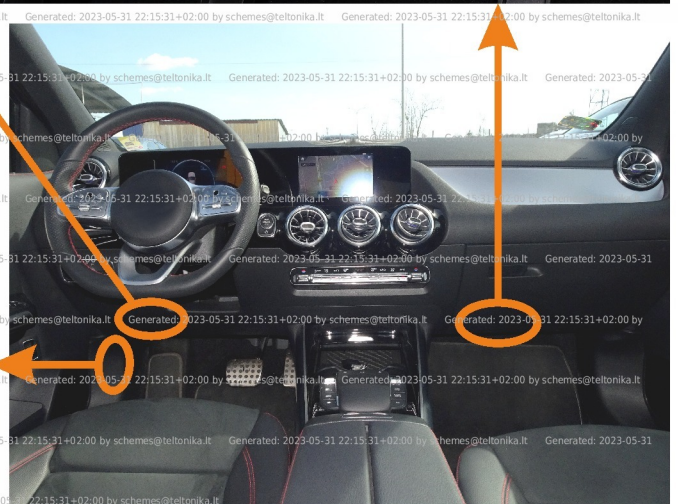

Brand, Model	Device: FMB140 LV-CAN	Year:	Rev.:
MERCEDES GLA (247)		2020→	04
Version: with and without Keyless System		program №: 13643 from: 2023-05-24	

VIN:
xxx247xxxxxxxxxxx

Flags:

General parameters:

- Total mileage of the vehicle (dashboard)
- Fuel level (in liters)
- Vehicle speed
- Vehicle mileage - (counted)
- Engine speed (RPM)
- Acceleration pedal position
- Total fuel consumption - (counted)
- Engine temperature