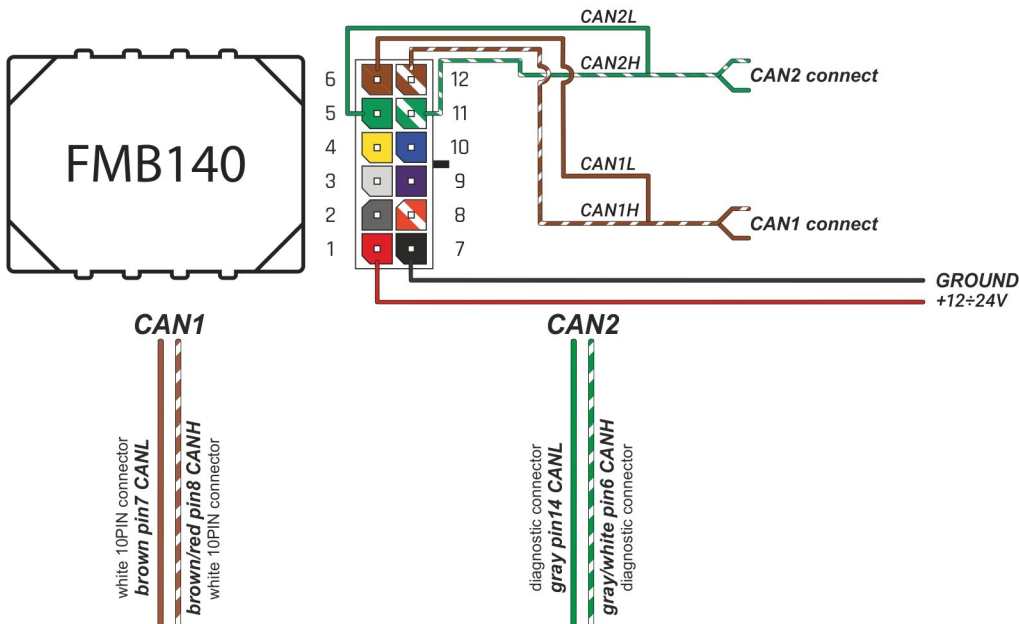

Brand, Model	Device: FMB140 LV-CAN	Year:	Rev.:
MERCEDES GLA (247)		2020→	04
Version: with and without Keyless System		program №: 13643 from: 2023-05-24	

VIN:
xxx247xxxxxxxxxxx

Flags:

General parameters:

- Total mileage of the vehicle (dashboard)
- Fuel level (in liters)
- Vehicle speed
- Vehicle mileage - (counted)
- Engine speed (RPM)
- Acceleration pedal position
- Total fuel consumption - (counted)
- Engine temperature