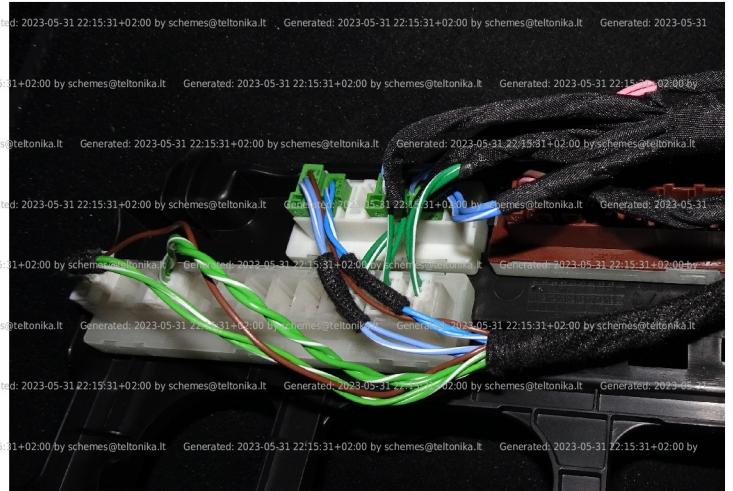

Brand, Model	Device: FMB140 LV-CAN	Year:	Rev.:
MERCEDES GLA (247)		2020→	04
Version: with and without Keyless System		program №: 13643 from: 2023-05-24	

VIN:
xxx247xxxxxxxxxxx

Flags:

General parameters:

- Total mileage of the vehicle (dashboard)
- Fuel level (in liters)
- Vehicle speed
- Vehicle mileage - (counted)
- Engine speed (RPM)
- Acceleration pedal position
- Total fuel consumption - (counted)
- Engine temperature