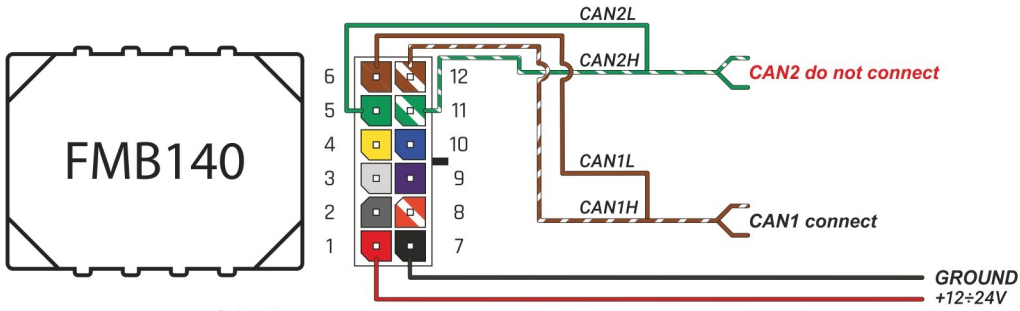

Brand: <b>MERCEDES</b>	Model: <b>E COUPE (238)</b>	year: <b>17→</b>
Device: <b>FMB140 LV-CAN</b>	program №: <b>12119</b> from 2017-09-01	rev.02
Flags:		

**CAN1**

CAN BUS connectors  
brown pin CANL

brown/red pin CANH  
CAN BUS connectors

**VIN:**  
**xxx238xxxxxxxxxxxx**