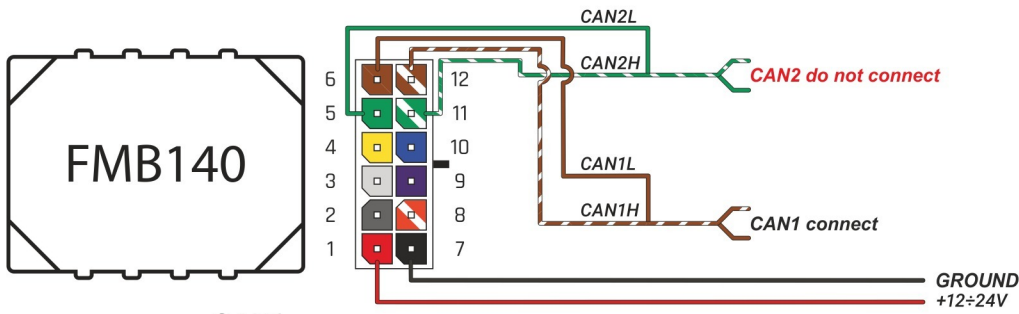

Brand, Model	Device: <b>FMB140 LV-CAN</b>	Year:	Rev.:
<b>MERCEDES E (238) (Coupe)</b>		<b>2017→</b>	<b>05</b>
Version: <b>with and without Keyless System</b>		program №: <b>12119</b> from: <b>2023-05-24</b>	

**CAN1**

CAN BUS connectors  
brown pin CANL

brown/red pin CANH  
CAN BUS connectors

**VIN:**  
**xxx238xxxxxxxxxxxx**