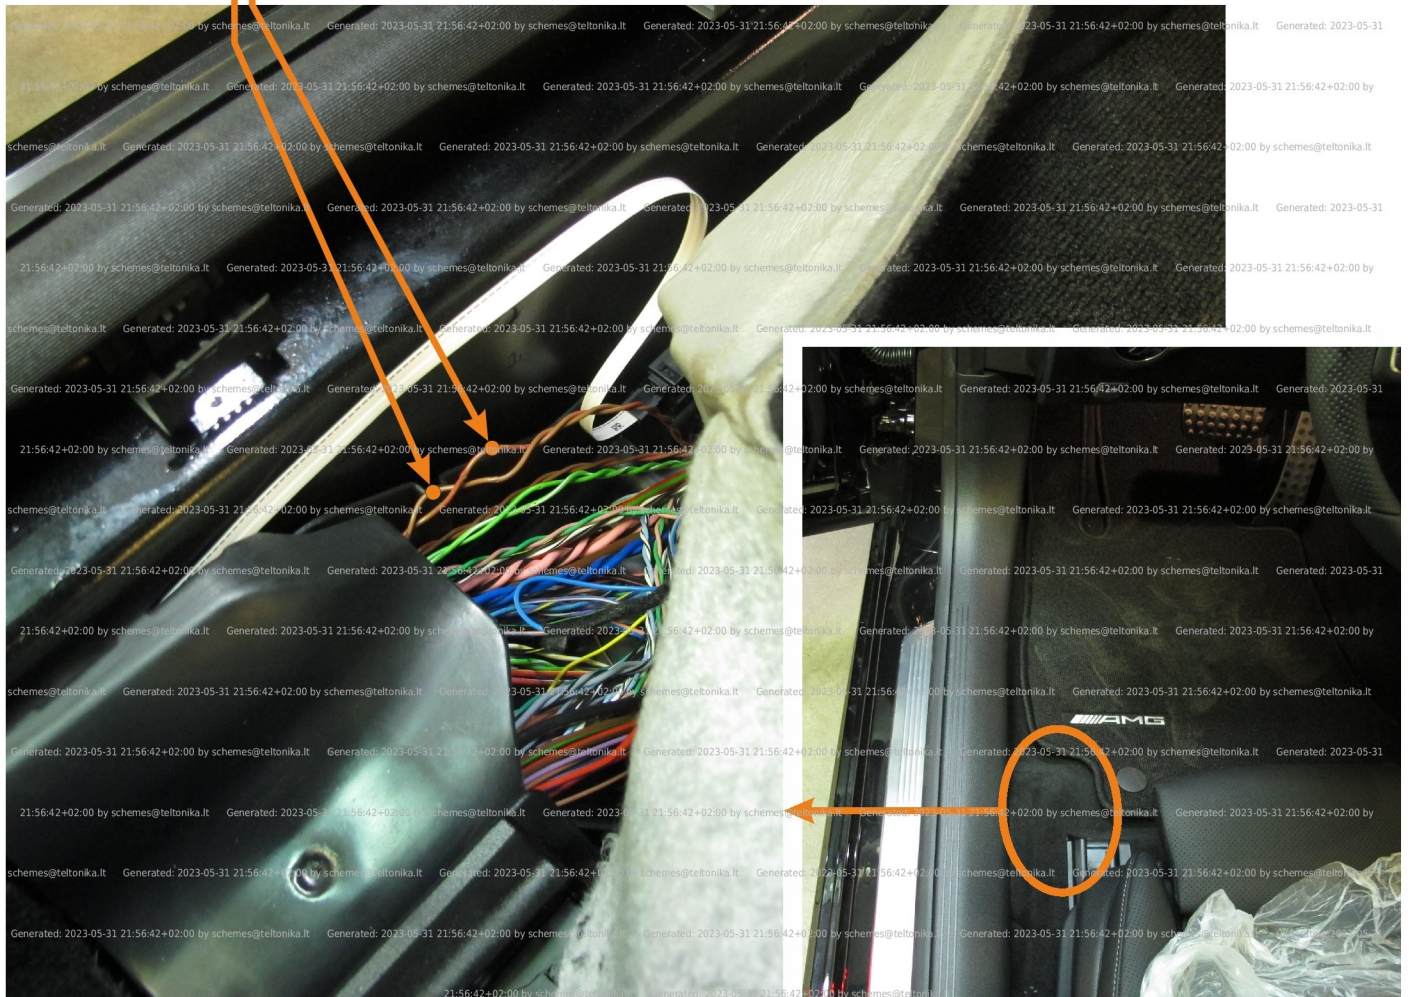

Brand, Model	Device: <b>FMB140 LV-CAN</b>	Year:	Rev.:
<b>MERCEDES E (238) (Coupe)</b>		<b>2017→</b>	<b>05</b>
Version: <b>with and without Keyless System</b>		program №: <b>12119</b> from: <b>2023-05-24</b>	

**CAN1**

CAN BUS connectors  
brown pin CANL

brown/red pin CANH  
CAN BUS connectors

**VIN:**  
**xxx238xxxxxxxxxxxx**

## Flags:

Ignition

Front left door

Front right door

Trunk cover

Engine cover (Hood)

## General parameters:

- Total mileage of the vehicle (dashboard)
- Vehicle mileage - (counted)
- Fuel level (in liters)
- Engine speed (RPM)
- Engine temperature
- Vehicle speed
- Acceleration pedal position