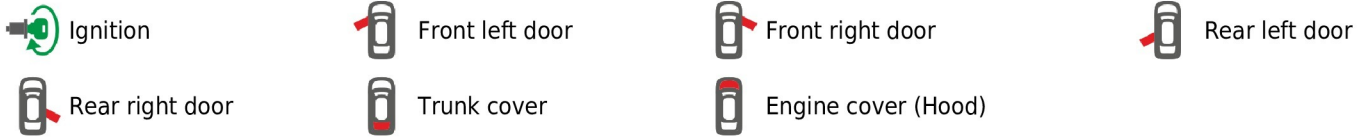

Brand, Model	Device: FMB140 LV-CAN	Year:	Rev.:
MERCEDES E (213)		2016→	05
Version: with and without Keyless System		program №: 11693 from: 2023-05-24	

CAN1
CAN BUS connectors
brown pin CANL
brown/red pin CANH
CAN BUS connectors

VIN:
xxx213xxxxxxxxxxx

Flags:

General parameters:

- Total mileage of the vehicle (dashboard)
- Vehicle mileage - (counted)
- Fuel level (in liters)
- Engine speed (RPM)
- Vehicle speed
- Acceleration pedal position