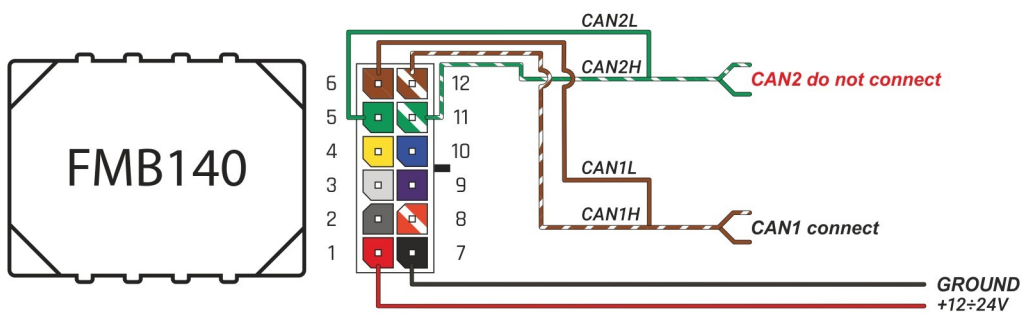

Brand, Model	Device: FMB140 LV-CAN	Year:	Rev.:
MERCEDES E (213)		2016→	05
Version: with and without Keyless System		program №: 11693 from: 2023-05-24	

CAN1
CAN BUS connectors
brown pin CANL
brown/red pin CANH
CAN BUS connectors

VIN:
xxx213xxxxxxxxxxx

Flags:

General parameters:

- Total mileage of the vehicle (dashboard)
- Vehicle mileage - (counted)
- Fuel level (in liters)
- Engine speed (RPM)
- Vehicle speed
- Acceleration pedal position