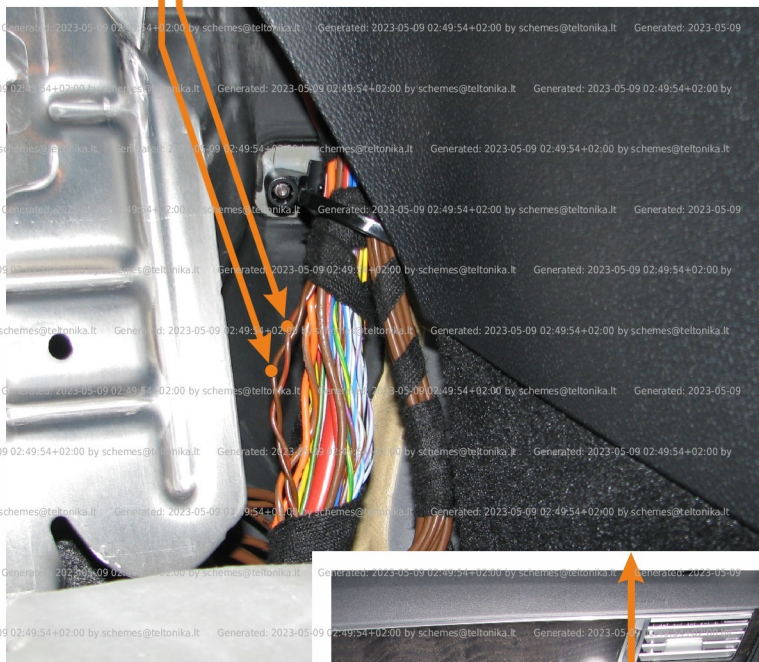

Brand, Model	Device: FMB140 LV-CAN	Year:	Rev.:
MERCEDES E (212)		2009→	06
Version: with and without Keyless System		program №: 11141 from: 2021-04-01	

VIN:
xxx212xxxxxxxxxxxx

Flags:

General parameters:

- Total mileage of the vehicle (dashboard)
- Fuel level (in liters)
- Vehicle speed
- Vehicle mileage - (counted)
- Engine speed (RPM)
- Total fuel consumption - (counted)
- Engine temperature