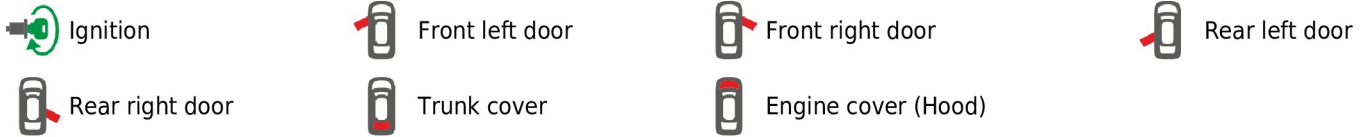

Brand, Model	Device: FMB140 LV-CAN	Year:	Rev.:
MERCEDES E (212)		2009→	06
Version: with and without Keyless System		program №: 11141 from: 2021-04-01	

VIN:
xxx212xxxxxxxxxxxx

Flags:

General parameters:

- Total mileage of the vehicle (dashboard)
- Fuel level (in liters)
- Vehicle speed
- Vehicle mileage - (counted)
- Engine speed (RPM)
- Total fuel consumption - (counted)
- Engine temperature