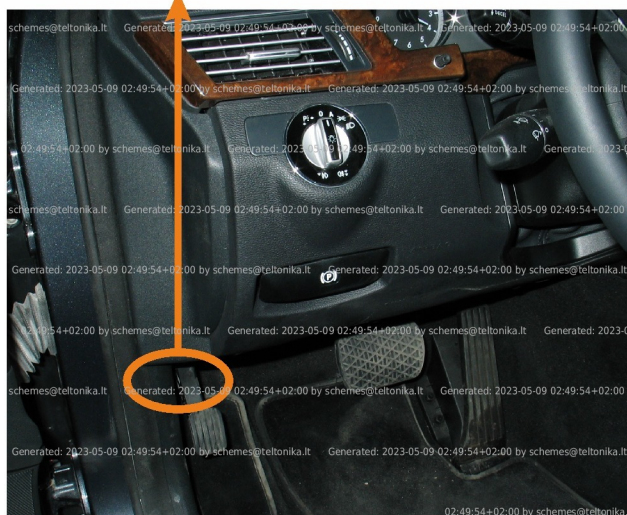

Brand, Model	Device: FMB140 LV-CAN	Year:	Rev.:
MERCEDES E (212)		2009→	06
Version: with and without Keyless System		program №: 11141 from: 2021-04-01	

VIN:
xxx212xxxxxxxxxxxx

Flags:

General parameters:

- Total mileage of the vehicle (dashboard)
- Fuel level (in liters)
- Vehicle speed
- Vehicle mileage - (counted)
- Engine speed (RPM)
- Total fuel consumption - (counted)
- Engine temperature