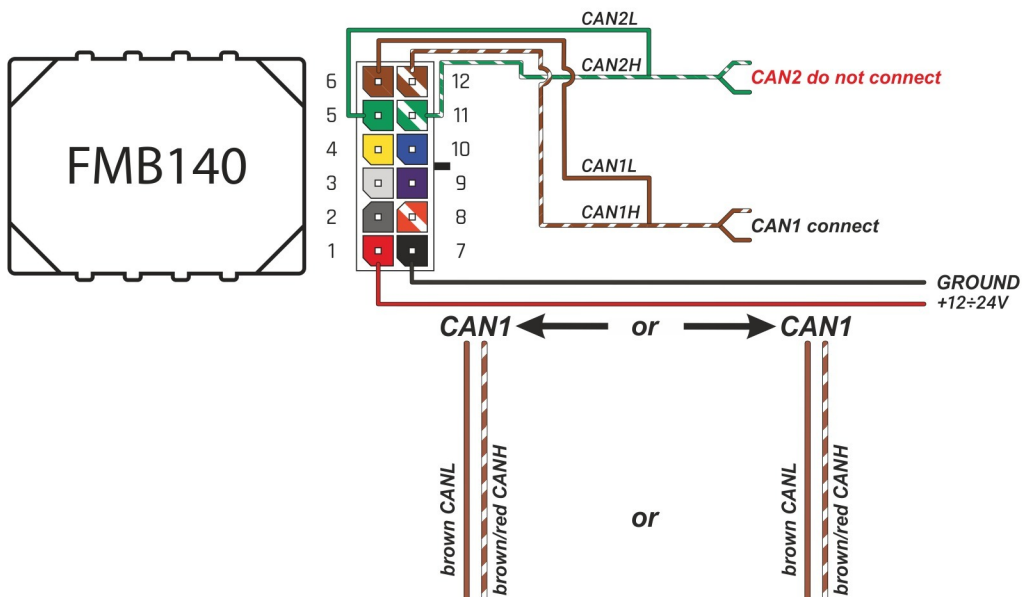

Brand, Model	Device: FMB140 LV-CAN	Year:	Rev.:
MERCEDES E (212)		2009→	06
Version: with and without Keyless System		program №: 11141 from: 2021-04-01	

VIN:
xxx212xxxxxxxxxxxx

Flags:

General parameters:

- Total mileage of the vehicle (dashboard)
- Fuel level (in liters)
- Vehicle speed
- Vehicle mileage - (counted)
- Engine speed (RPM)
- Total fuel consumption - (counted)
- Engine temperature