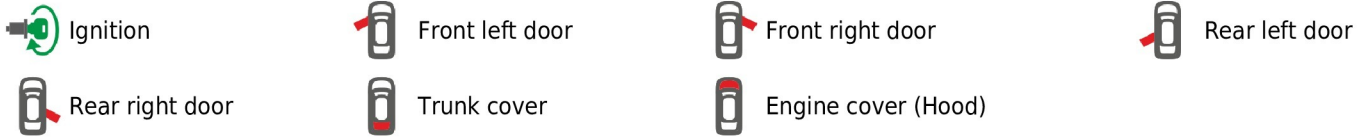

CAN2
 black connector 10PIN
 green pin7 CANL
 green/white pin8 CANH
 black connector 10PIN

GATEWAY CONTROLLER (above driver's legs)

VIN:

xxx211xxxxxxx

Flags:

General parameters:

- Total mileage of the vehicle (dashboard)
- Vehicle mileage - (counted)
- Total fuel consumption - (counted)
- Fuel level (in liters)
- Engine speed (RPM)
- Engine temperature
- Vehicle speed
- Acceleration pedal position