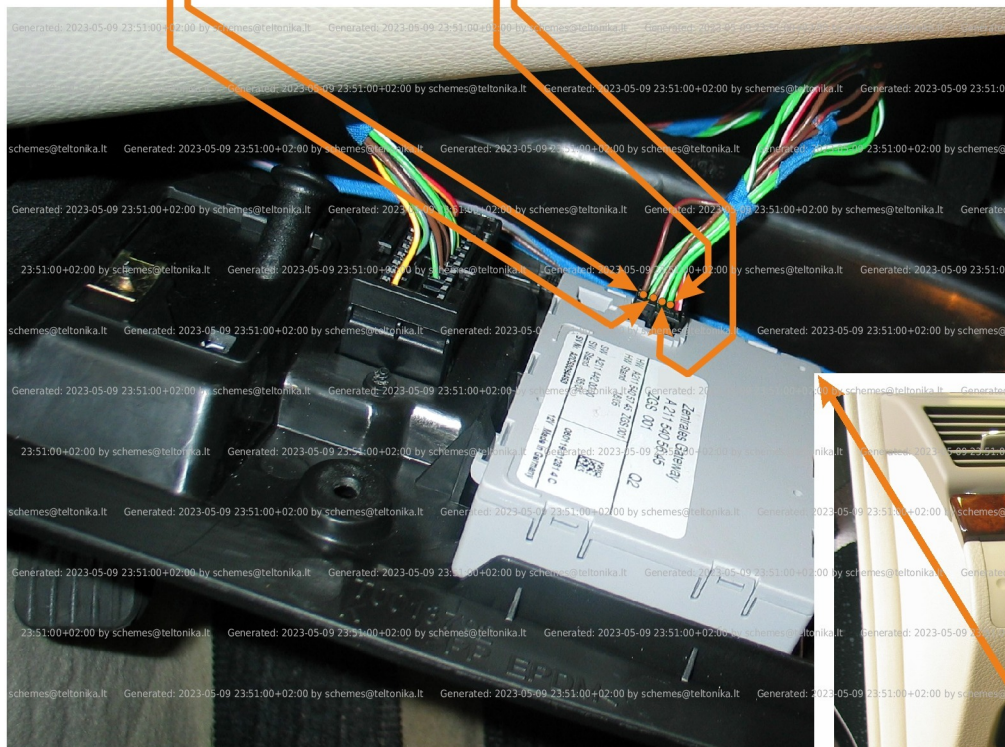

Brand, Model	Device: FMB140 LV-CAN	Year:	Rev.:
MERCEDES E (211)		2002→	05
Version: with and without Keyless System		program №: 11117 from: 2017-09-01	

CAN1
 black connector 10PIN
 brown pin9 CANL
 brown/red pin10 CANH
 black connector 10PIN

CAN2
 black connector 10PIN
 green pin7 CANL
 green/white pin8 CANH
 black connector 10PIN

GATEWAY CONTROLLER (above driver's legs)

VIN:

xxx211xxxxxxx

Flags:

General parameters:

- Total mileage of the vehicle (dashboard)
- Vehicle mileage - (counted)
- Total fuel consumption - (counted)
- Fuel level (in liters)
- Engine speed (RPM)
- Engine temperature
- Vehicle speed
- Acceleration pedal position