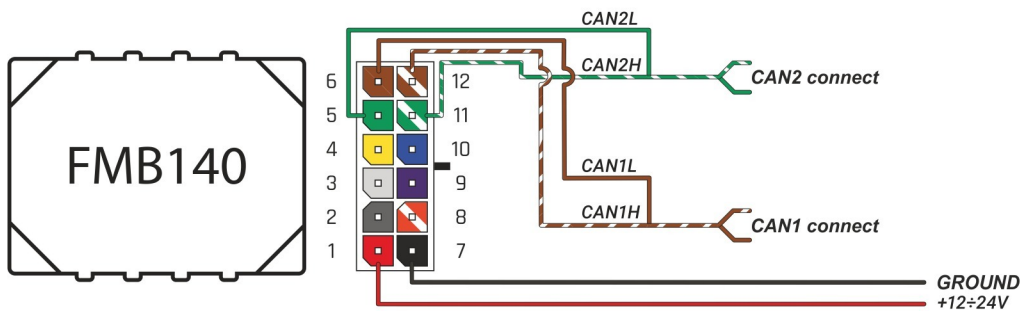

Brand, Model	Device: FMB140 LV-CAN	Year:	Rev.:
MERCEDES E (211)		2002→	05
Version: with and without Keyless System		program №: 11117 from: 2017-09-01	

CAN1
 black connector 10PIN
 brown pin9 CANL
 brown/red pin10 CANH
 black connector 10PIN

CAN2
 black connector 10PIN
 green pin7 CANL
 green/white pin8 CANH
 black connector 10PIN

GATEWAY CONTROLLER (above driver's legs)

VIN:

xxx211xxxxxxx

Flags:

General parameters:

- Total mileage of the vehicle (dashboard)
- Vehicle mileage - (counted)
- Total fuel consumption - (counted)
- Fuel level (in liters)
- Engine speed (RPM)
- Engine temperature
- Vehicle speed
- Acceleration pedal position