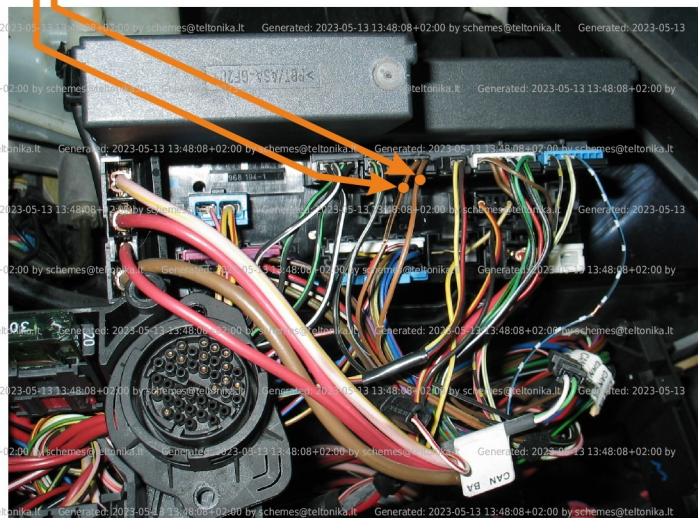

Brand, Model	Device: FMB140 LV-CAN	Year:	Rev.:
MERCEDES E (210)		1997→	03
Version:	program №: 11157 from: 2017-09-01		

Flags:

Ignition

Front left door

Front right door

Rear left door

Rear right door

Trunk cover

General parameters:

- Vehicle mileage - (counted)
- Total fuel consumption - (counted)
- Fuel level (in liters)
- Engine speed (RPM)
- Engine temperature
- Vehicle speed