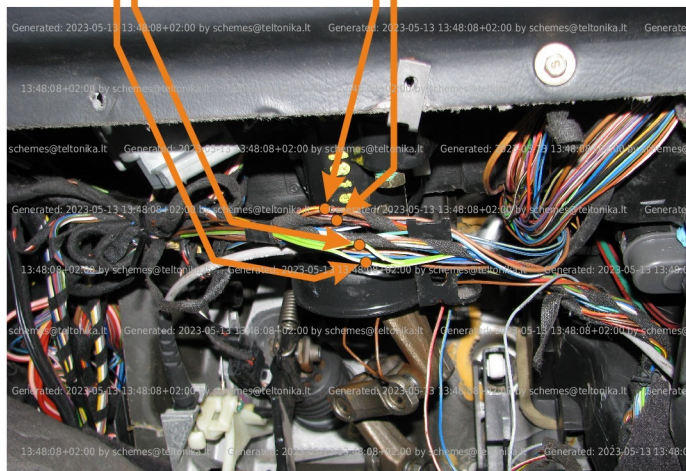

Brand, Model	Device: FMB140 LV-CAN	Year:	Rev.:
MERCEDES E (210)		1997→	03
Version:	program №: 11157 from: 2017-09-01		

Flags:

Ignition

Front left door

Front right door

Rear left door

Rear right door

Trunk cover

General parameters:

- Vehicle mileage - (counted)
- Total fuel consumption - (counted)
- Fuel level (in liters)
- Engine speed (RPM)
- Engine temperature
- Vehicle speed