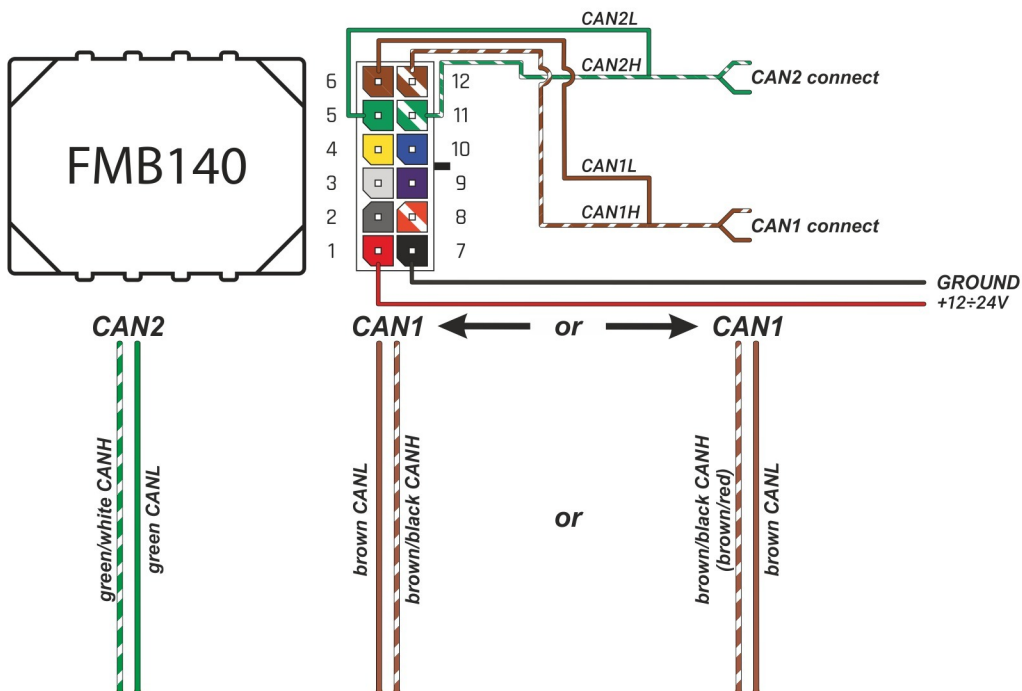

Brand, Model	Device: FMB140 LV-CAN	Year:	Rev.:
MERCEDES E (210)		1997→	03
Version:	program №: 11157 from: 2017-09-01		

Flags:

Ignition

Front left door

Front right door

Rear left door

Rear right door

Trunk cover

General parameters:

- Vehicle mileage - (counted)
- Total fuel consumption - (counted)
- Fuel level (in liters)
- Engine speed (RPM)
- Engine temperature
- Vehicle speed