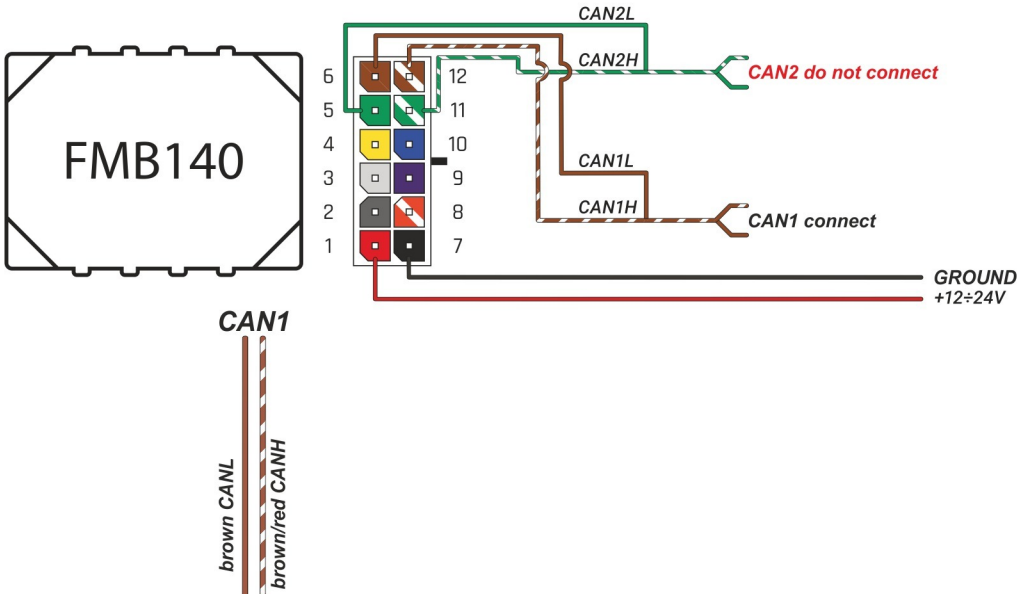

|   |   |              |           |
|---|---|--------------|-----------|
| Brand, Model                                    | Device: <b>FMB140 LV-CAN</b>                    | Year:        | Rev.:     |
| <b>MERCEDES E (207) (Cabrio)</b>                |   | <b>2010→</b> | <b>04</b> |
| Version: <b>with and without Keyless System</b> | program №: <b>12618</b> from: <b>2019-03-22</b> |              |           |

**VIN:**  
**xxxKK5xxxxxxxxxxx**

## Flags:

Ignition

Front left door

Front right door

Trunk cover

Engine cover (Hood)

## General parameters:

- Total mileage of the vehicle (dashboard)
- Vehicle mileage - (counted)
- Total fuel consumption - (counted)
- Fuel level (in liters)
- Engine speed (RPM)
- Engine temperature
- Vehicle speed
- Acceleration pedal position