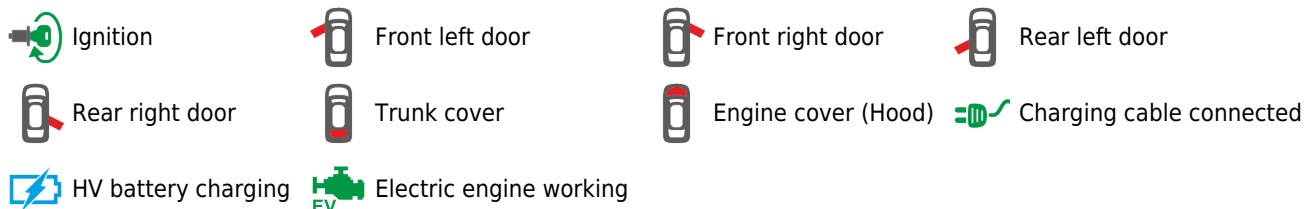

Brand, Model	Device: FMB140 LV-CAN	Year:	Rev.:
MERCEDES EQB (243) (Electric)		2022→	02
Version: with and without Keyless System		program №: 14235 from: 2023-07-11	

Flags:

General parameters:

- Total mileage of the vehicle (dashboard)
- Vehicle mileage - (counted)
- Engine speed (RPM)
- Vehicle speed
- Acceleration pedal position
- HV battery level