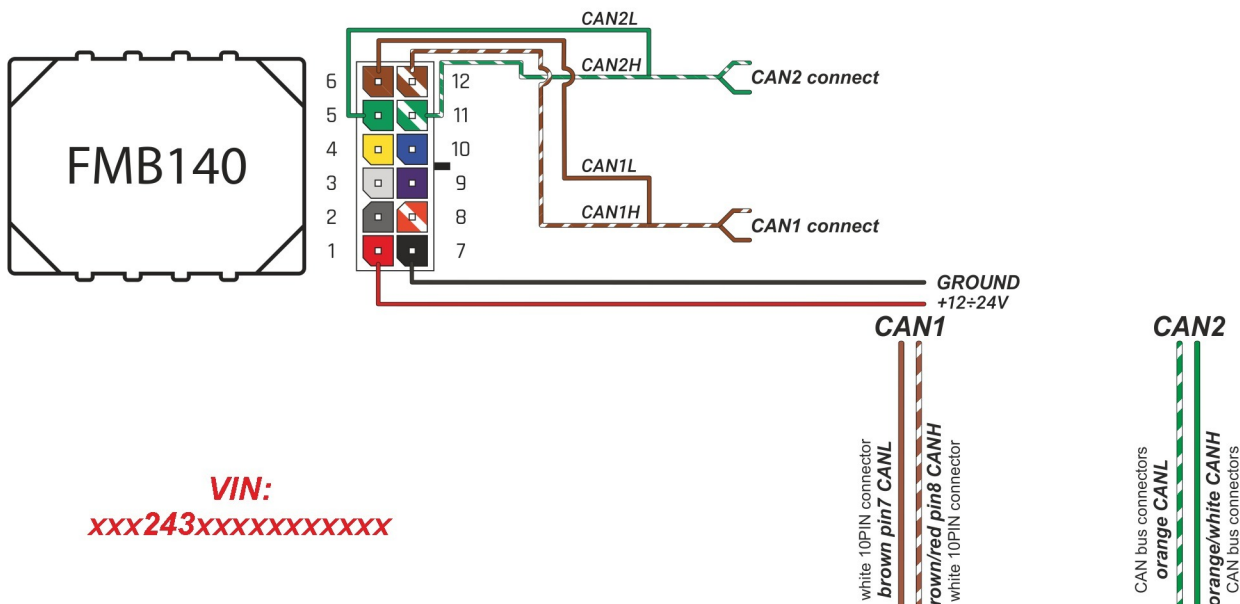

Brand, Model	Device: FMB140 LV-CAN	Year:	Rev.:
MERCEDES EQB (243) (Electric)		2022→	02
Version: with and without Keyless System		program №: 14235 from: 2023-07-11	

Flags:

General parameters:

- Total mileage of the vehicle (dashboard)
- Vehicle mileage - (counted)
- Engine speed (RPM)
- Vehicle speed
- Acceleration pedal position
- HV battery level