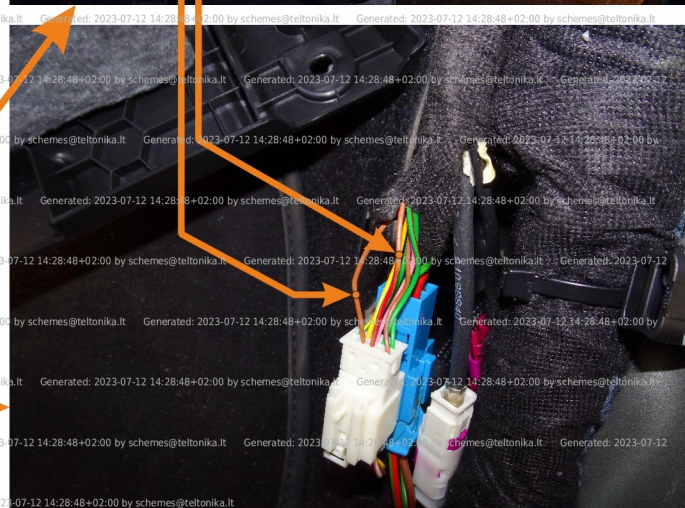

Brand, Model	Device: FMB140 LV-CAN	Year:	Rev.:
MERCEDES EQB (243) (Electric)		2022→	02
Version: with and without Keyless System		program №: 14235 from: 2023-07-11	

Flags:

General parameters:

- Total mileage of the vehicle (dashboard)
- Vehicle mileage - (counted)
- Engine speed (RPM)
- Vehicle speed
- Acceleration pedal position
- HV battery level