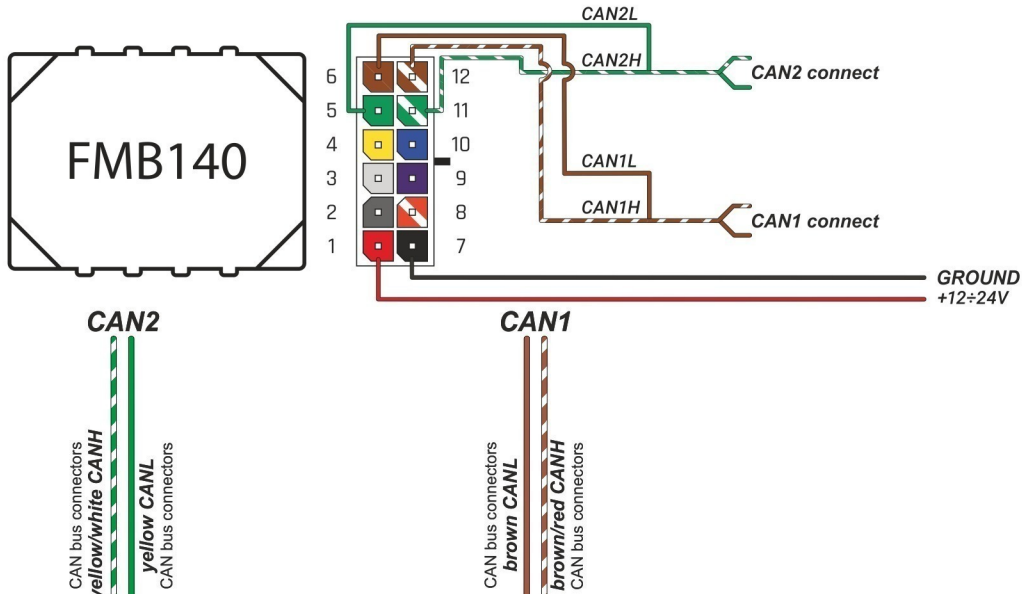

Brand: <b>MERCEDES</b>	Model: <b>C CABRIO (205)</b>	year: <b>16</b> →
Device: <b>FMB140 LV-CAN</b>	program №: <b>13198</b> from 2020-06-02	rev.00
Flags:		

VIN:  
xxx205xxxxxxxxxxx