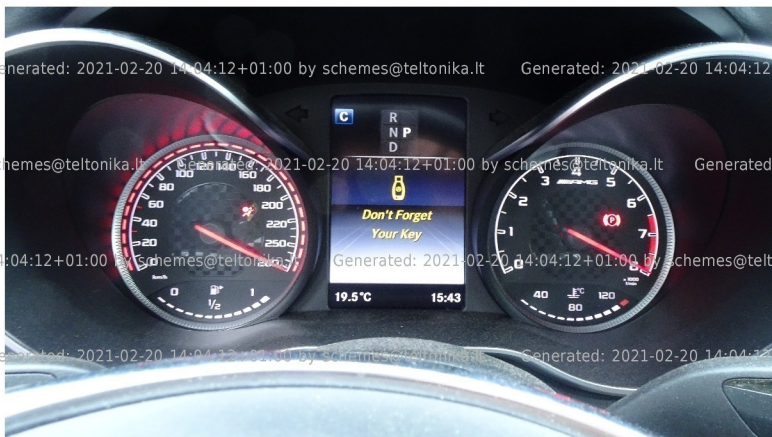

Brand: <b>MERCEDES</b>	Model: <b>C CABRIO (205)</b>	year: <b>16</b> →
Device: <b>FMB140 LV-CAN</b>	program №: <b>13198</b> from 2020-06-02	rev.00
Flags:		

VIN:  
xxx205xxxxxxxxxxx