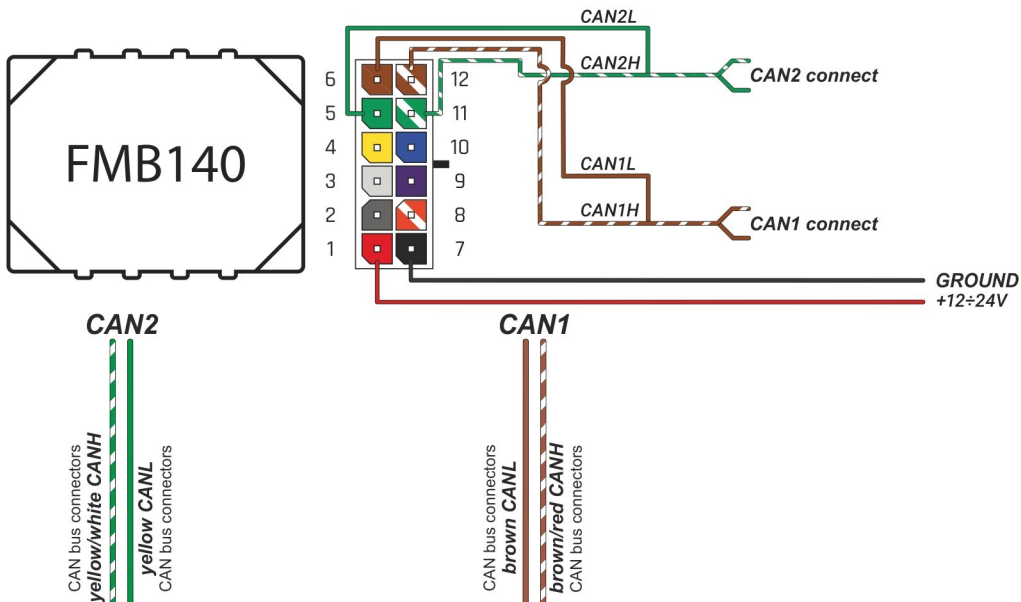

Brand, Model	Device: <b>FMB140 LV-CAN</b>	Year:	Rev.:
<b>MERCEDES C (205) (Cabrio)</b>		<b>2016→</b>	<b>03</b>
Version: <b>with and without Keyless System</b>		program №: <b>13198</b> from: <b>2023-05-24</b>	

**VIN:**  
**xxx205xxxxxxxxxxxx**

## General parameters:

- Total mileage of the vehicle (dashboard)
- Vehicle mileage - (counted)
- Total fuel consumption - (counted)
- Fuel level (in liters)
- Engine speed (RPM)
- Engine temperature
- Vehicle speed
- Acceleration pedal position