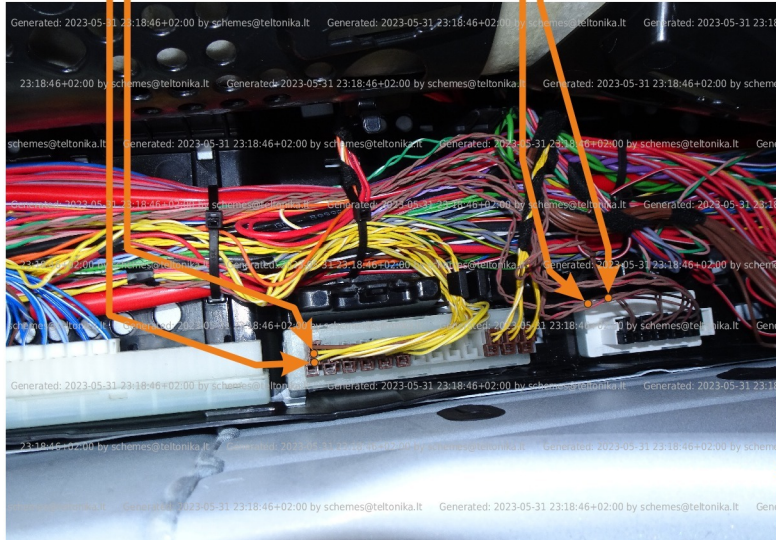

Brand, Model	Device: <b>FMB140 LV-CAN</b>	Year:	Rev.:
<b>MERCEDES C (205) (Cabrio)</b>		<b>2016→</b>	<b>03</b>
Version: <b>with and without Keyless System</b>		program №: <b>13198</b> from: <b>2023-05-24</b>	

**VIN:**  
**xxx205xxxxxxxxxxxx**

## General parameters:

- Total mileage of the vehicle (dashboard)
- Vehicle mileage - (counted)
- Total fuel consumption - (counted)
- Fuel level (in liters)
- Engine speed (RPM)
- Engine temperature
- Vehicle speed
- Acceleration pedal position