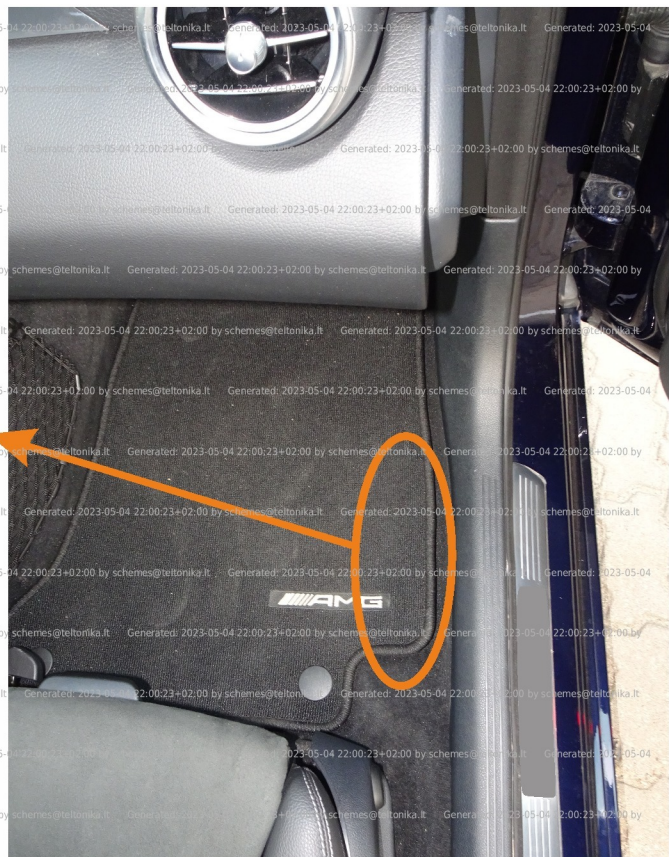

Brand, Model	Device: <b>FMB140 LV-CAN</b>	Year:	Rev.:
<b>MERCEDES C (205)</b>		<b>2018→</b>	<b>03</b>
Version: <b>with and without Keyless System</b>		program №: <b>12859</b> from: <b>2022-08-24</b>	

**VIN:**  
**xxx205xxxxxxxxxxx**

## General parameters:

- Total mileage of the vehicle (dashboard)
- Vehicle mileage - (counted)
- Total fuel consumption - (counted)
- Fuel level (in liters)
- Engine speed (RPM)
- Engine temperature
- Vehicle speed
- Acceleration pedal position