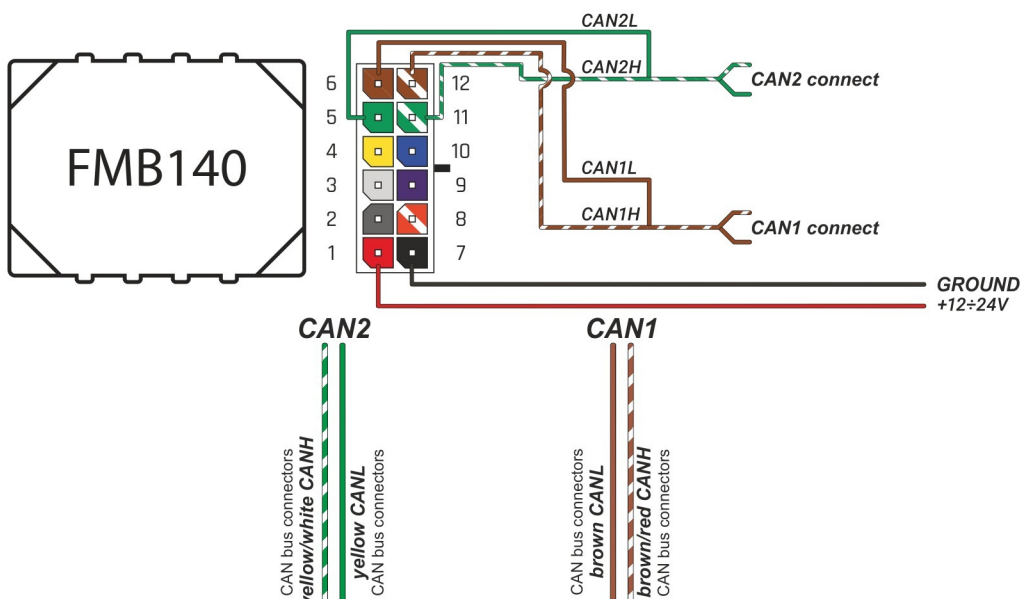

Brand, Model	Device: <b>FMB140 LV-CAN</b>	Year:	Rev.:
<b>MERCEDES C (205)</b>		<b>2018→</b>	<b>03</b>
Version: <b>with and without Keyless System</b>		program №: <b>12859</b> from: <b>2022-08-24</b>	

**VIN:**  
**xxx205xxxxxxxxxxx**

## General parameters:

- Total mileage of the vehicle (dashboard)
- Vehicle mileage - (counted)
- Total fuel consumption - (counted)
- Fuel level (in liters)
- Engine speed (RPM)
- Engine temperature
- Vehicle speed
- Acceleration pedal position