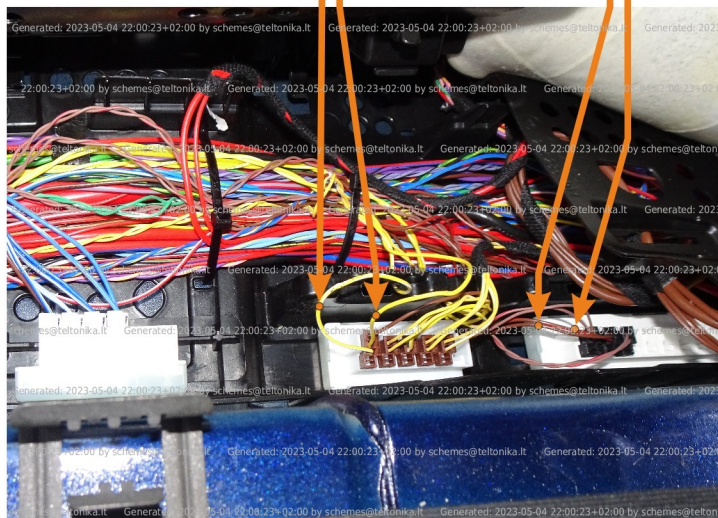

Brand, Model	Device: <b>FMB140 LV-CAN</b>	Year:	Rev.:
<b>MERCEDES C (205)</b>		<b>2018→</b>	<b>03</b>
Version: <b>with and without Keyless System</b>		program №: <b>12859</b> from: <b>2022-08-24</b>	

**VIN:**  
**xxx205xxxxxxxxxxx**

## General parameters:

- Total mileage of the vehicle (dashboard)
- Vehicle mileage - (counted)
- Total fuel consumption - (counted)
- Fuel level (in liters)
- Engine speed (RPM)
- Engine temperature
- Vehicle speed
- Acceleration pedal position