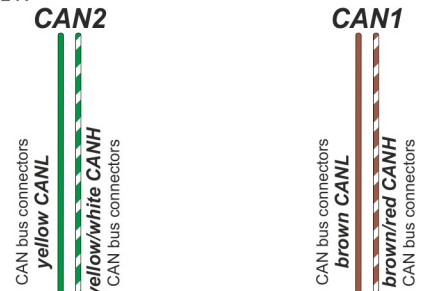

Brand, Model	Device: FMB140 LV-CAN	Year:	Rev.:
MERCEDES C (205) (RHD)		2018→	04
Version: with and without Keyless System		program №: 12791 from: 2021-08-25	

VIN:
xxx205xxxxxxxxxxx