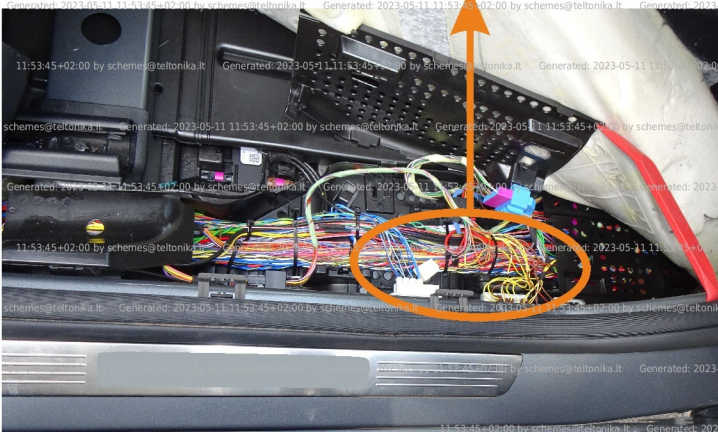

Brand, Model	Device: <b>FMB140 LV-CAN</b>	Year:	Rev.:
<b>MERCEDES C (205) (RHD)</b>		<b>2018→</b>	<b>04</b>
Version: <b>with and without Keyless System</b>		program №: <b>12791</b> from: <b>2021-08-25</b>	

**VIN:**  
**xxx205xxxxxxxxxxx**

## General parameters:

- Total mileage of the vehicle (dashboard)
- Vehicle mileage - (counted)
- Total fuel consumption - (counted)
- Fuel level (in liters)
- Engine speed (RPM)
- Engine temperature
- Vehicle speed
- Acceleration pedal position