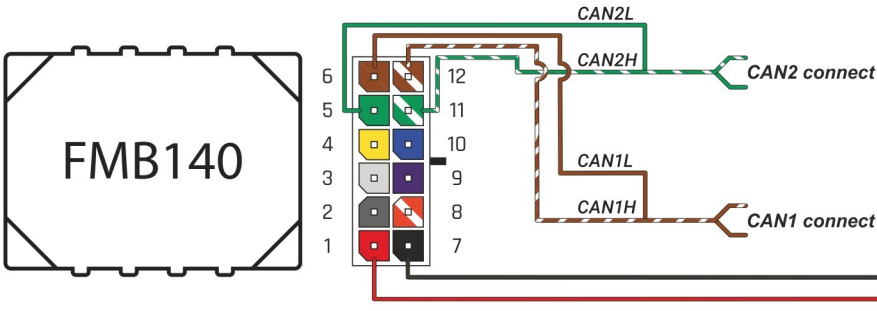

Brand, Model	Device: <b>FMB140 LV-CAN</b>	Year:	Rev.:
<b>MERCEDES C (205) (RHD)</b>		<b>2018→</b>	<b>04</b>
Version: <b>with and without Keyless System</b>		program №: <b>12791</b> from: <b>2021-08-25</b>	

**VIN:**  
**xxx205xxxxxxxxxxx**