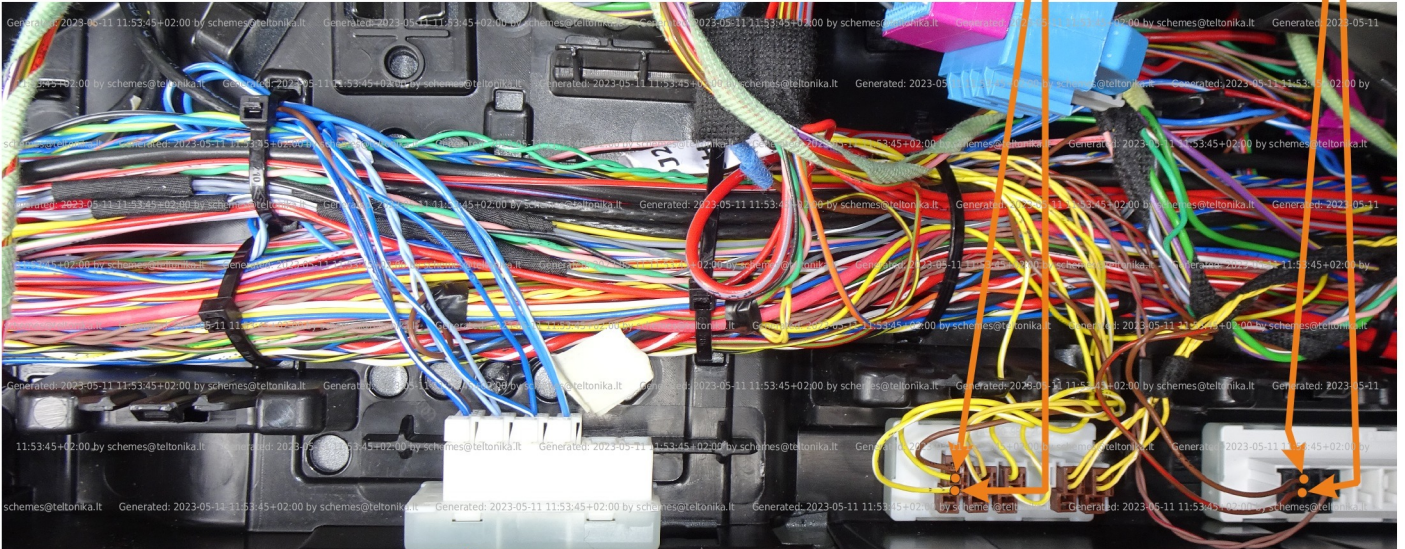

Brand, Model	Device: <b>FMB140 LV-CAN</b>	Year:	Rev.:
<b>MERCEDES C (205) (RHD)</b>		<b>2018→</b>	<b>04</b>
Version: <b>with and without Keyless System</b>		program №: <b>12791</b> from: <b>2021-08-25</b>	

**VIN:**  
**xxx205xxxxxxxxxxx**

## General parameters:

- Total mileage of the vehicle (dashboard)
- Vehicle mileage - (counted)
- Total fuel consumption - (counted)
- Fuel level (in liters)
- Engine speed (RPM)
- Engine temperature
- Vehicle speed
- Acceleration pedal position