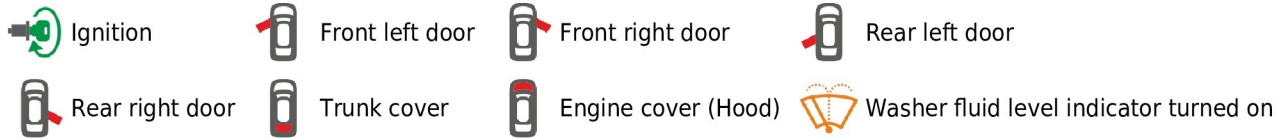

Flags:

General parameters:

- Total mileage of the vehicle (dashboard)
- Vehicle mileage - (counted)
- Total fuel consumption - (counted)
- Fuel level (in liters)
- Engine speed (RPM)
- Engine temperature
- Vehicle speed
- Acceleration pedal position