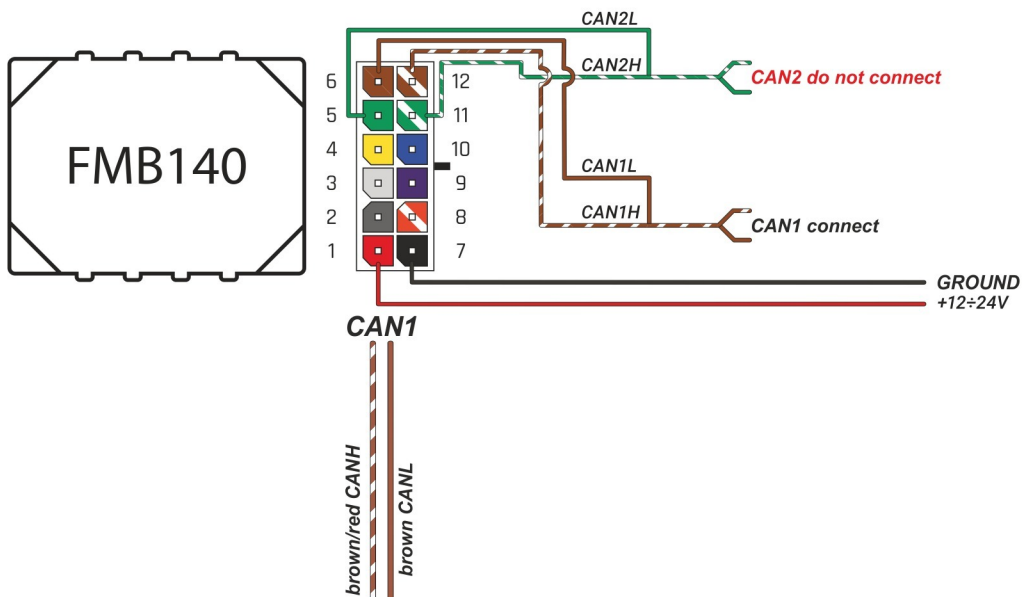

Brand, Model	Device: <b>FMB140 LV-CAN</b>	Year:	Rev.:
<b>MERCEDES C (204)</b>		<b>2007→</b>	<b>06</b>
Version: <b>with and without Keyless System</b>		program №: <b>13242</b> from: <b>2020-06-18</b>	

VIN:  
**xxx204xxxxxxxxxx**

## General parameters:

- Total mileage of the vehicle (dashboard)
- Vehicle mileage - (counted)
- Total fuel consumption - (counted)
- Fuel level (in liters)
- Engine speed (RPM)
- Engine temperature
- Vehicle speed
- Acceleration pedal position