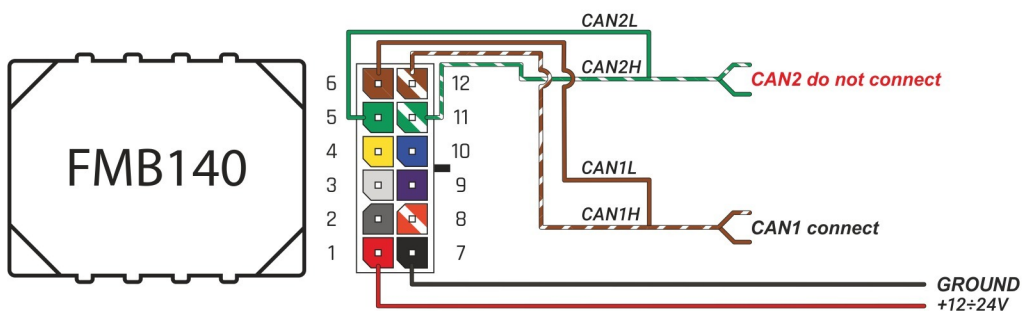

Brand, Model	Device: FMB140 LV-CAN	Year:	Rev.:
MERCEDES CONECTO SOLO (EURO 5)		2009→	02
Version:	program №: 11513 from: 2017-09-01		

CAN1

black connector B 12PIN
 white/purple pin2 CANH
 white/red pin5 CANL
 black connector B 12PIN