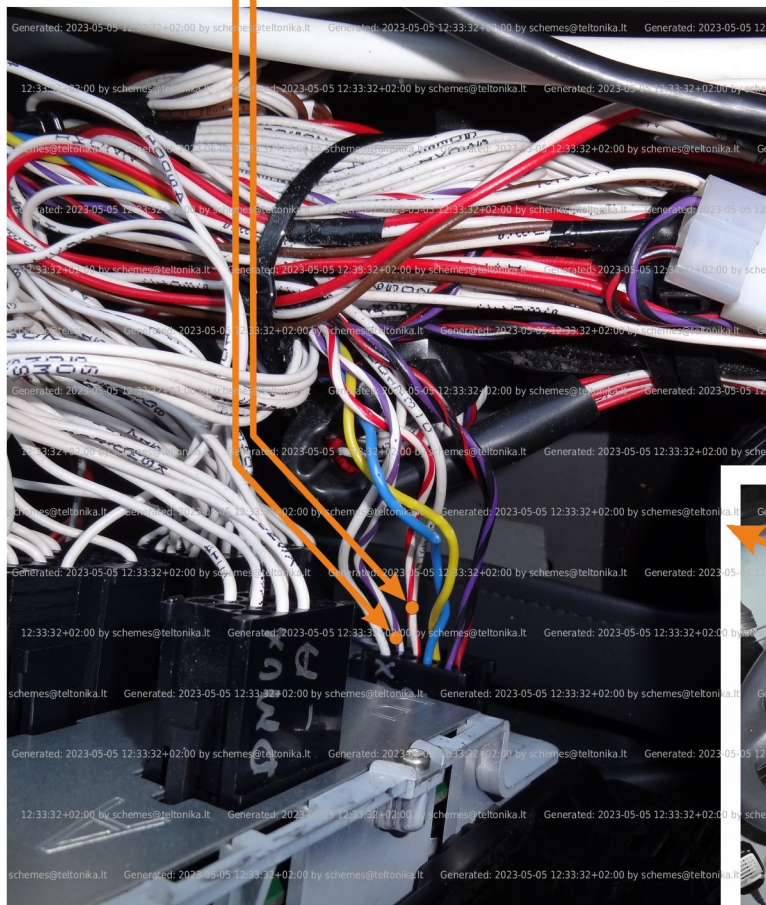

Brand, Model	Device: FMB140 LV-CAN	Year:	Rev.:
MERCEDES CONECTO SOLO (EURO 5)		2009→	02
Version:	program №: 11513 from: 2017-09-01		

CAN1

black connector B 12PIN
 white/purple pin2 CANH
 white/red pin5 CANL
 black connector B 12PIN

Flags:

General parameters:

- Vehicle mileage - (counted)
- Fuel level (in percent)
- Engine speed (RPM)
- Vehicle speed