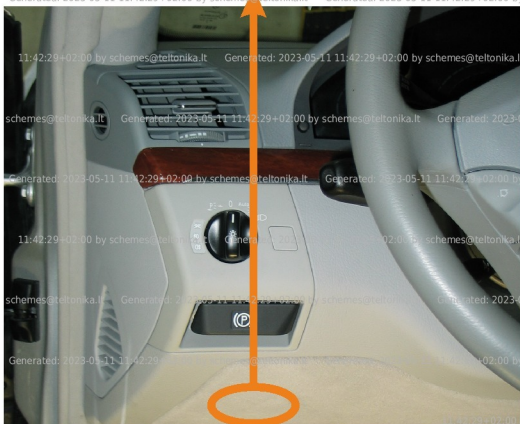

Brand, Model	Device: FMB140 LV-CAN	Year:	Rev.:
MERCEDES CL (215)		2002→	04
Version: with and without Keyless System		program №: 11125 from: 2017-09-01	

VIN:
xxx215xxxxxxxxxxx