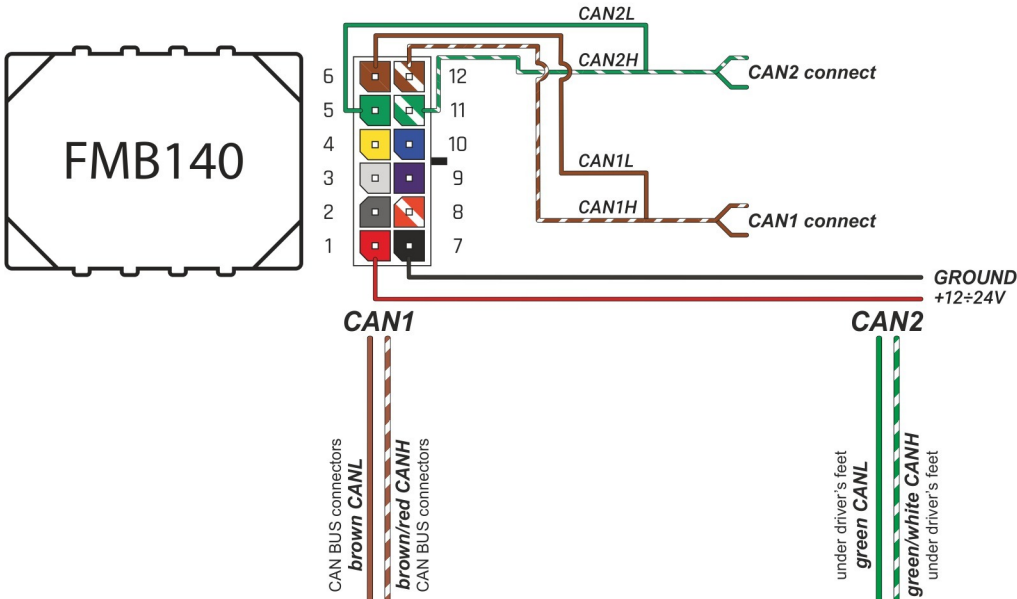

Brand, Model	Device: <b>FMB140 LV-CAN</b>	Year:	Rev.:
<b>MERCEDES CL (215)</b>		<b>2002→</b>	<b>04</b>
Version: <b>with and without Keyless System</b>		program №: <b>11125</b> from: <b>2017-09-01</b>	

**VIN:**  
**xxx215xxxxxxxxxxx**

## Flags:

Ignition

Front left door

Front right door

Trunk cover

## General parameters:

- Total mileage of the vehicle (dashboard)
- Fuel level (in liters)
- Vehicle speed
- Vehicle mileage - (counted)
- Engine speed (RPM)
- Acceleration pedal position
- Total fuel consumption - (counted)
- Engine temperature