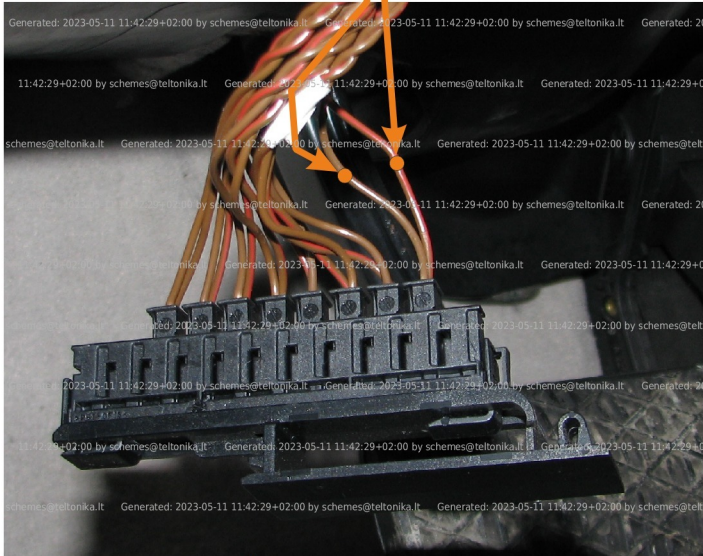

Brand, Model	Device: <b>FMB140 LV-CAN</b>	Year:	Rev.:
<b>MERCEDES CL (215)</b>		<b>2002→</b>	<b>04</b>
Version: <b>with and without Keyless System</b>		program №: <b>11125</b> from: <b>2017-09-01</b>	

**VIN:**  
**xxx215xxxxxxxxxxx**

## General parameters:

- Total mileage of the vehicle (dashboard)
- Fuel level (in liters)
- Vehicle speed
- Vehicle mileage - (counted)
- Engine speed (RPM)
- Acceleration pedal position
- Total fuel consumption - (counted)
- Engine temperature