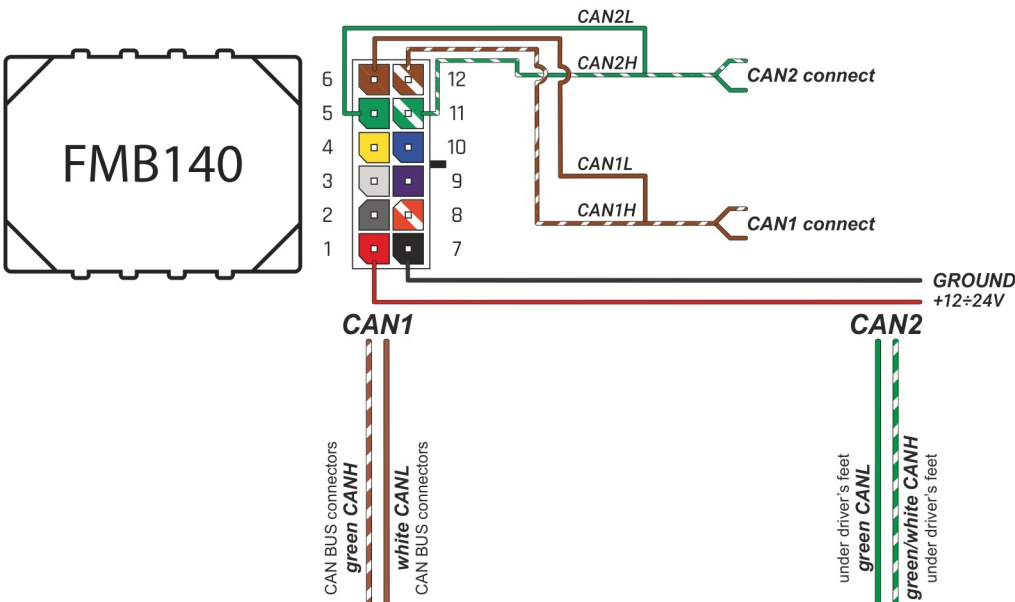

Brand, Model	Device: FMB140 LV-CAN	Year:	Rev.:
MERCEDES CL (215)		1999→	04
Version: with and without Keyless System		program №: 11125 from: 2017-09-01	

VIN:
xxx215xxxxxxxxxxxx

Flags:

Ignition

Front left door

Front right door

Trunk cover

General parameters:

- Total mileage of the vehicle (dashboard)
- Fuel level (in liters)
- Vehicle speed
- Vehicle mileage - (counted)
- Engine speed (RPM)
- Acceleration pedal position
- Total fuel consumption - (counted)
- Engine temperature