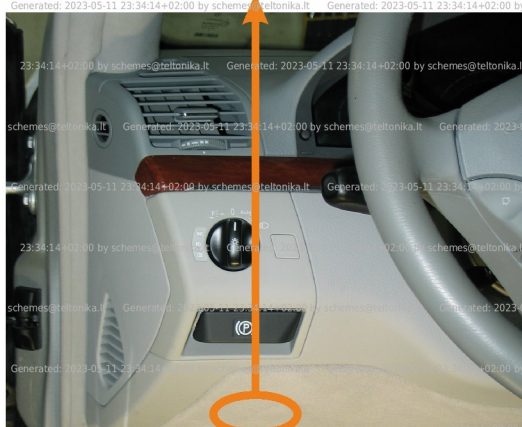

Brand, Model	Device: FMB140 LV-CAN	Year:	Rev.:
MERCEDES CL (215)		1999→	04
Version: with and without Keyless System		program №: 11125 from: 2017-09-01	

VIN:
xxx215xxxxxxxxxxxx

Flags:

Ignition

Front left door

Front right door

Trunk cover

General parameters:

- Total mileage of the vehicle (dashboard)
- Fuel level (in liters)
- Vehicle speed
- Vehicle mileage - (counted)
- Engine speed (RPM)
- Acceleration pedal position
- Total fuel consumption - (counted)
- Engine temperature