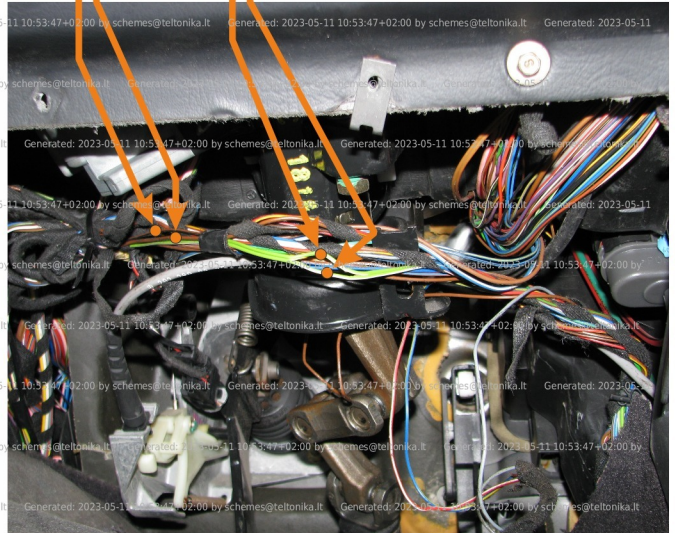

Brand, Model	Device: FMB140 LV-CAN	Year:	Rev.:
MERCEDES CLK (208)		1999→	04
Version: with and without Keyless System		program №: 11157 from: 2017-09-01	

Flags:

Ignition

Front left door

Front right door

Trunk cover

General parameters:

- Vehicle mileage - (counted)
- Total fuel consumption - (counted)
- Fuel level (in liters)
- Engine speed (RPM)
- Engine temperature
- Vehicle speed