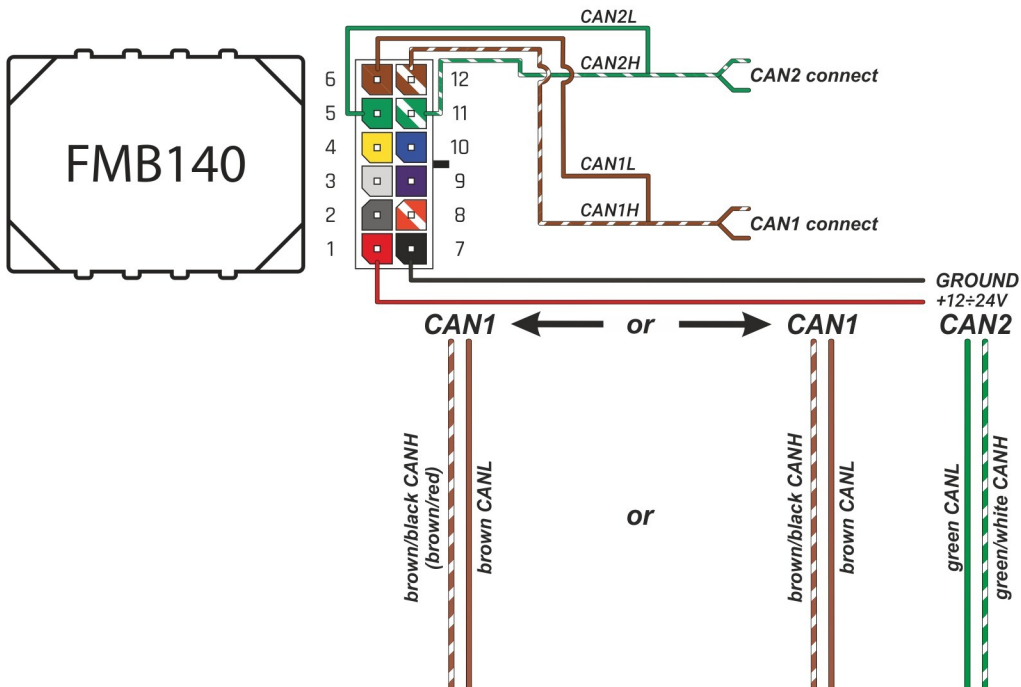

Brand, Model	Device: FMB140 LV-CAN	Year:	Rev.:
MERCEDES CLK (208)		1999→	04
Version: with and without Keyless System		program №: 11157 from: 2017-09-01	

Flags:

Ignition

Front left door

Front right door

Trunk cover

General parameters:

- Vehicle mileage - (counted)
- Total fuel consumption - (counted)
- Fuel level (in liters)
- Engine speed (RPM)
- Engine temperature
- Vehicle speed