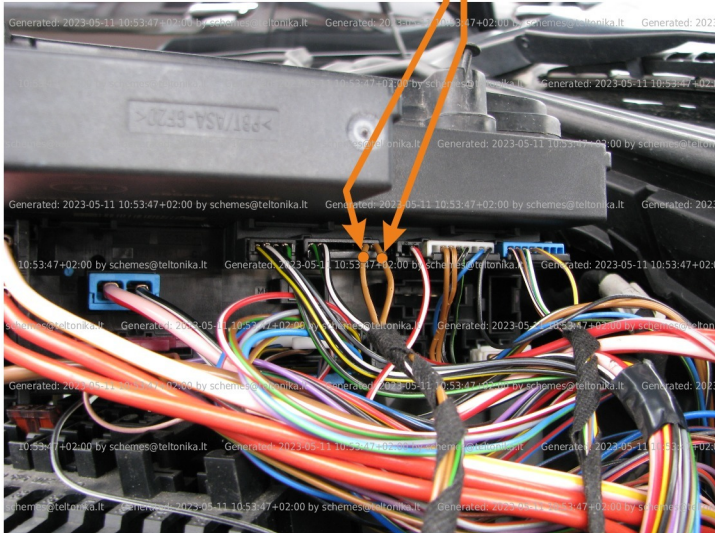

Brand, Model	Device: FMB140 LV-CAN	Year:	Rev.:
MERCEDES CLK (208)		1999→	04
Version: with and without Keyless System		program №: 11157 from: 2017-09-01	

Flags:

Ignition

Front left door

Front right door

Trunk cover

General parameters:

- Vehicle mileage - (counted)
- Total fuel consumption - (counted)
- Fuel level (in liters)
- Engine speed (RPM)
- Engine temperature
- Vehicle speed