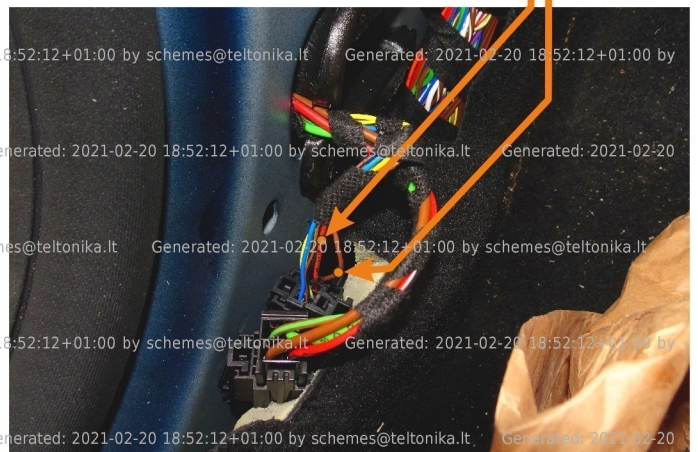

Brand: MERCEDES	Model: CLA COUPE (117)	year: 16→
Device: FMB140 LV-CAN	program №: 13376 from 2020-10-21	rev.00
Flags:		

CAN1
 black connector 8PIN
 brown/red pin3 CANH
 brown pin4 CANL
 black connector 8PIN

VIN:
xxx117xxxxxxxxxxx