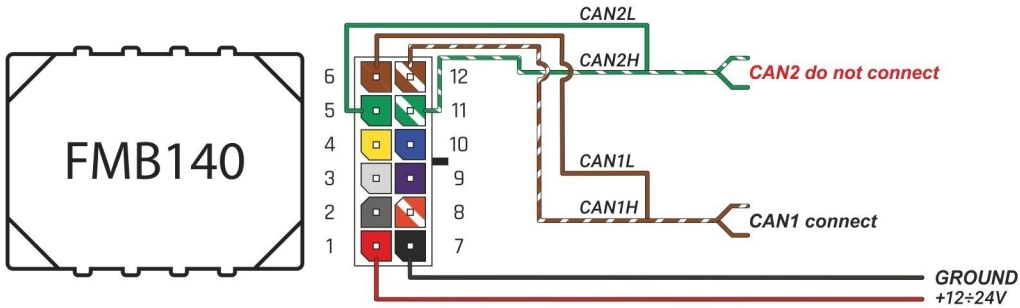

Brand: MERCEDES	Model: CLA COUPE (117)	year: 16→
Device: FMB140 LV-CAN	program №: 13376 from 2020-10-21	rev.00
Flags:		

CAN1
 black connector 8PIN
 brown/red pin3 CANH
 brown pin4 CANL
 black connector 8PIN