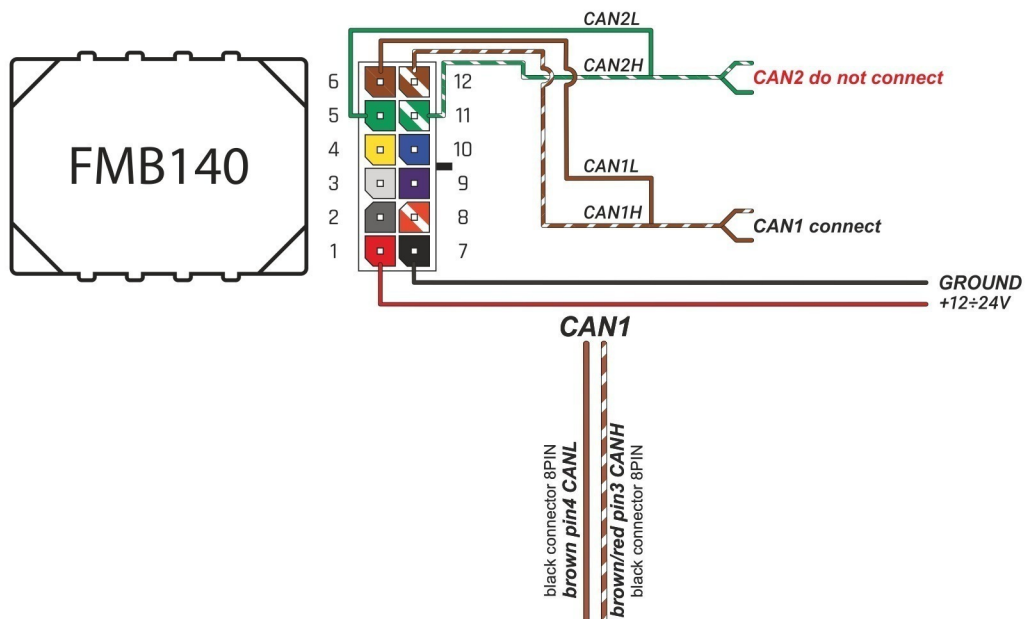

Brand: MERCEDES	Model: CLA COUPE (117)	year: 13→
Device: FMB140 LV-CAN	program №: 11399 from 2017-09-01	rev.04
Flags:		

VIN:
xxx117xxxxxxxxxx