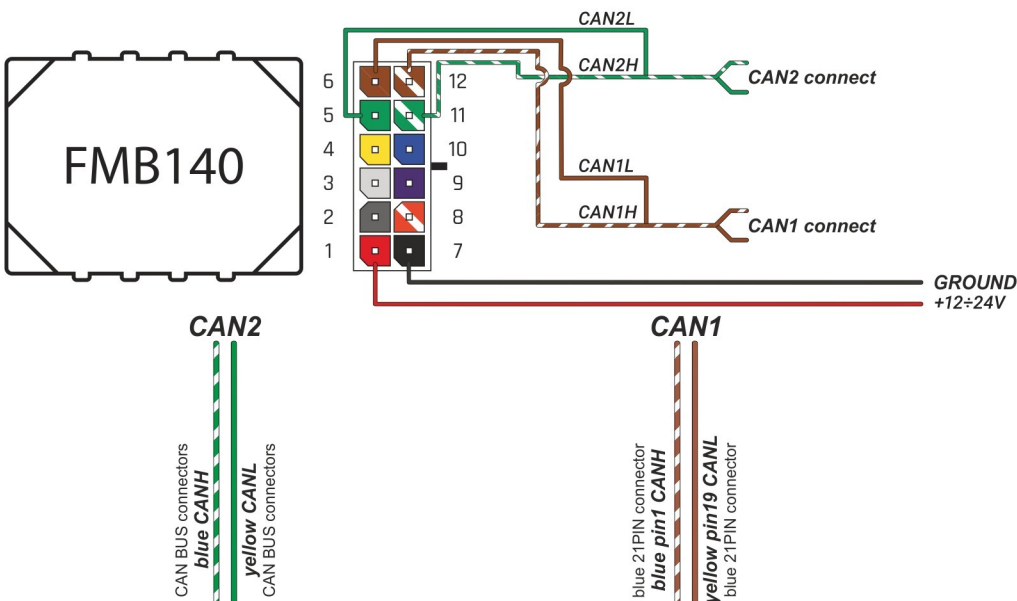

Brand, Model	Device: FMB140 LV-CAN	Year:	Rev.:
MERCEDES CITARO (EURO 6)		2011→	03
Version:	program №: 11541 from: 2019-08-02		

Flags:

General parameters:

- Total mileage of the vehicle (dashboard)
- Vehicle mileage - (counted)
- Total fuel consumption
- Total fuel consumption - (counted)
- Fuel level (in percent)
- Engine speed (RPM)
- Engine temperature
- Vehicle speed
- Acceleration pedal position