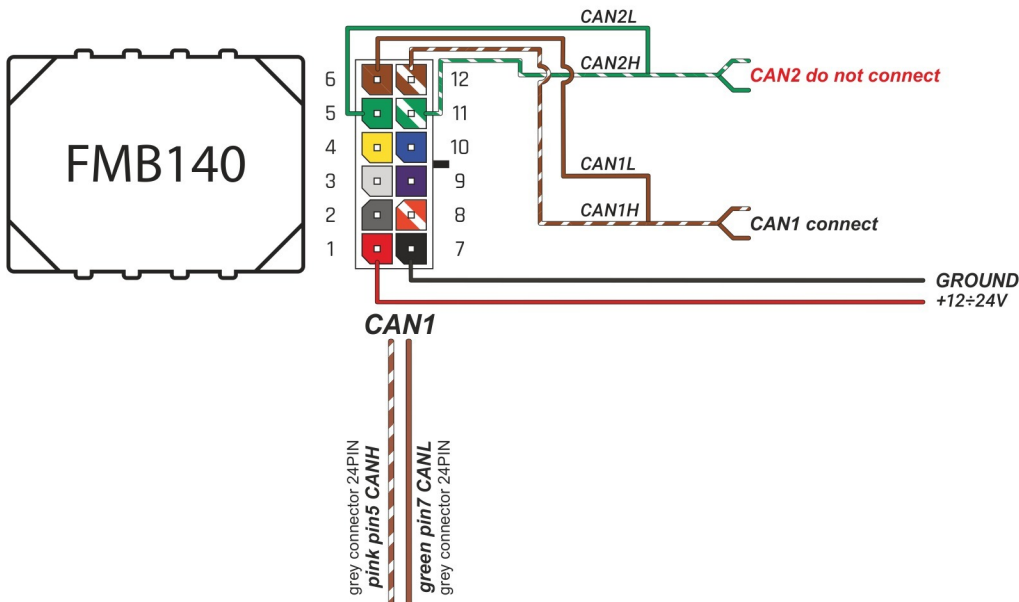

Brand, Model	Device: <b>FMB140 LV-CAN</b>	Year:	Rev.:
<b>MERCEDES CITAN (415)</b>		<b>2017→</b>	<b>04</b>
Version:	program №: <b>12247</b> from: <b>2023-01-27</b>		

**VIN:**  
**xxx415xxxxxxxxxx**

## Flags:

Ignition

Front left door

Front right door

Rear left door

Rear right door

Trunk cover

## General parameters:

- Total mileage of the vehicle (dashboard)
- Vehicle mileage - (counted)
- Total fuel consumption - (counted)
- Fuel level (in liters)
- Engine speed (RPM)
- Engine temperature
- Vehicle speed
- Acceleration pedal position