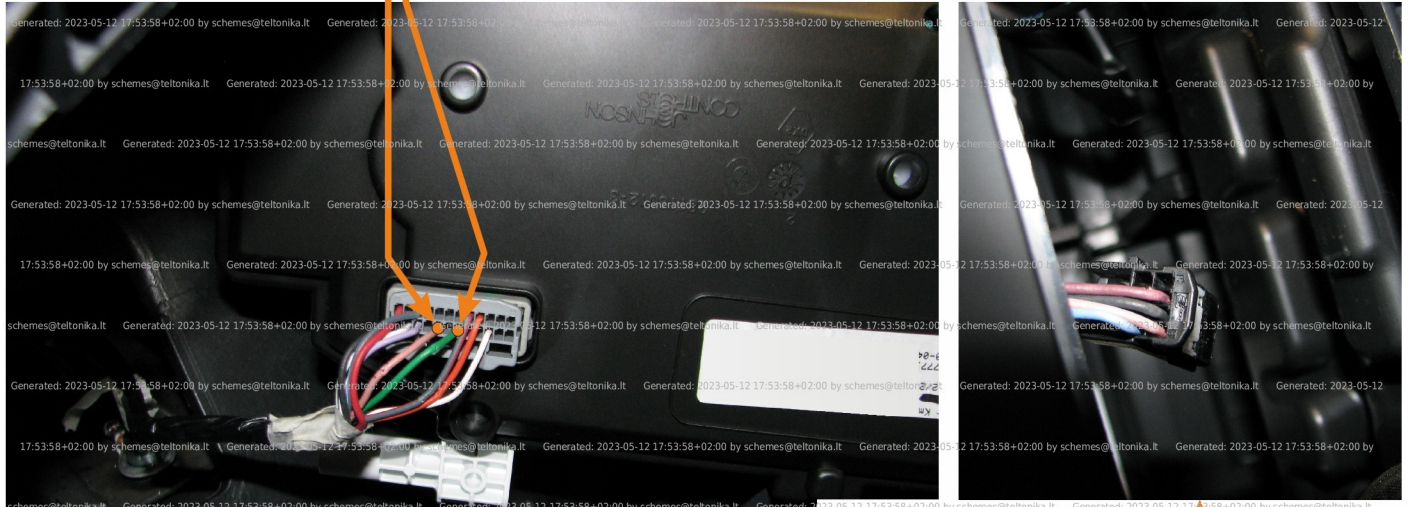

Brand, Model	Device: <b>FMB140 LV-CAN</b>	Year:	Rev.:
<b>MERCEDES CITAN (415)</b>		<b>2017→</b>	<b>04</b>
Version:	program №: <b>12247</b> from: <b>2023-01-27</b>		

**VIN:**  
**xxx415xxxxxxxxxx**

## Flags:

Ignition

Front left door

Front right door

Rear left door

Rear right door

Trunk cover

## General parameters:

- Total mileage of the vehicle (dashboard)
- Vehicle mileage - (counted)
- Total fuel consumption - (counted)
- Fuel level (in liters)
- Engine speed (RPM)
- Engine temperature
- Vehicle speed
- Acceleration pedal position