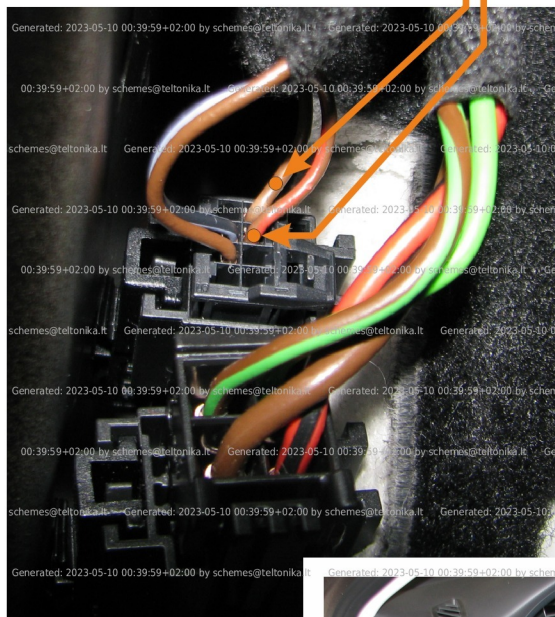

Brand, Model	Device: FMB140 LV-CAN	Year:	Rev.:
MERCEDES A (176)		2013→	05
Version: with and without Keyless System		program №: 11399 from: 2017-09-01	

Flags:

Ignition

Front left door

Front right door

Rear left door

Rear right door

Trunk cover

General parameters:

- Total mileage of the vehicle (dashboard)
- Vehicle mileage - (counted)
- Total fuel consumption - (counted)
- Fuel level (in liters)
- Engine speed (RPM)
- Engine temperature
- Vehicle speed