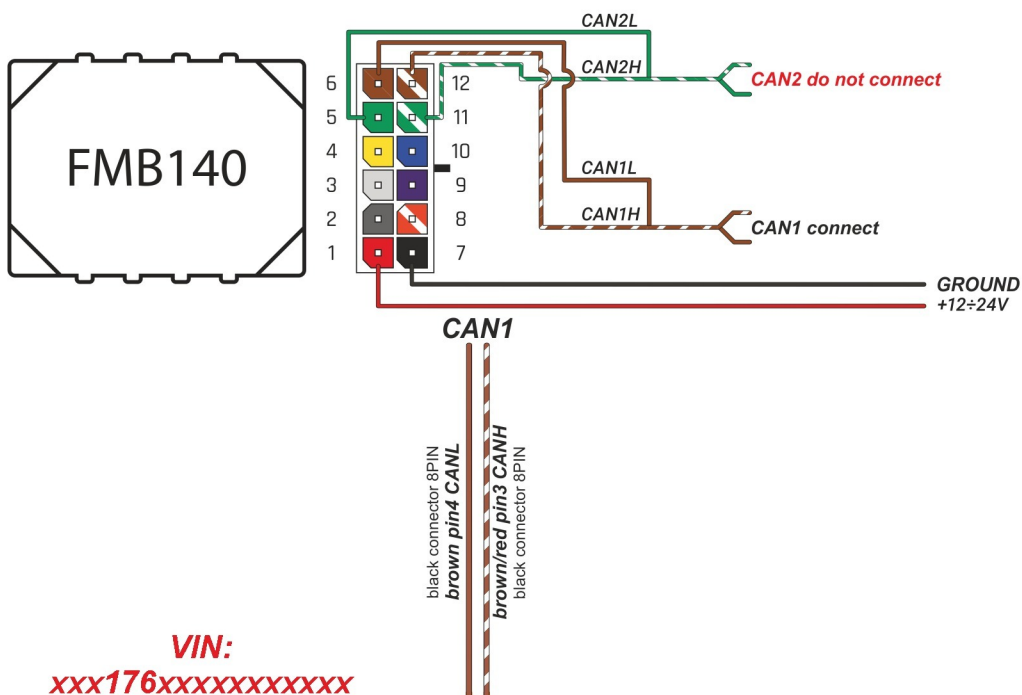

Brand, Model	Device: FMB140 LV-CAN	Year:	Rev.:
MERCEDES A (176)		2013→	05
Version: with and without Keyless System		program №: 11399 from: 2017-09-01	

Flags:

Ignition

Front left door

Front right door

Rear left door

Rear right door

Trunk cover

General parameters:

- Total mileage of the vehicle (dashboard)
- Vehicle mileage - (counted)
- Total fuel consumption - (counted)
- Fuel level (in liters)
- Engine speed (RPM)
- Engine temperature
- Vehicle speed