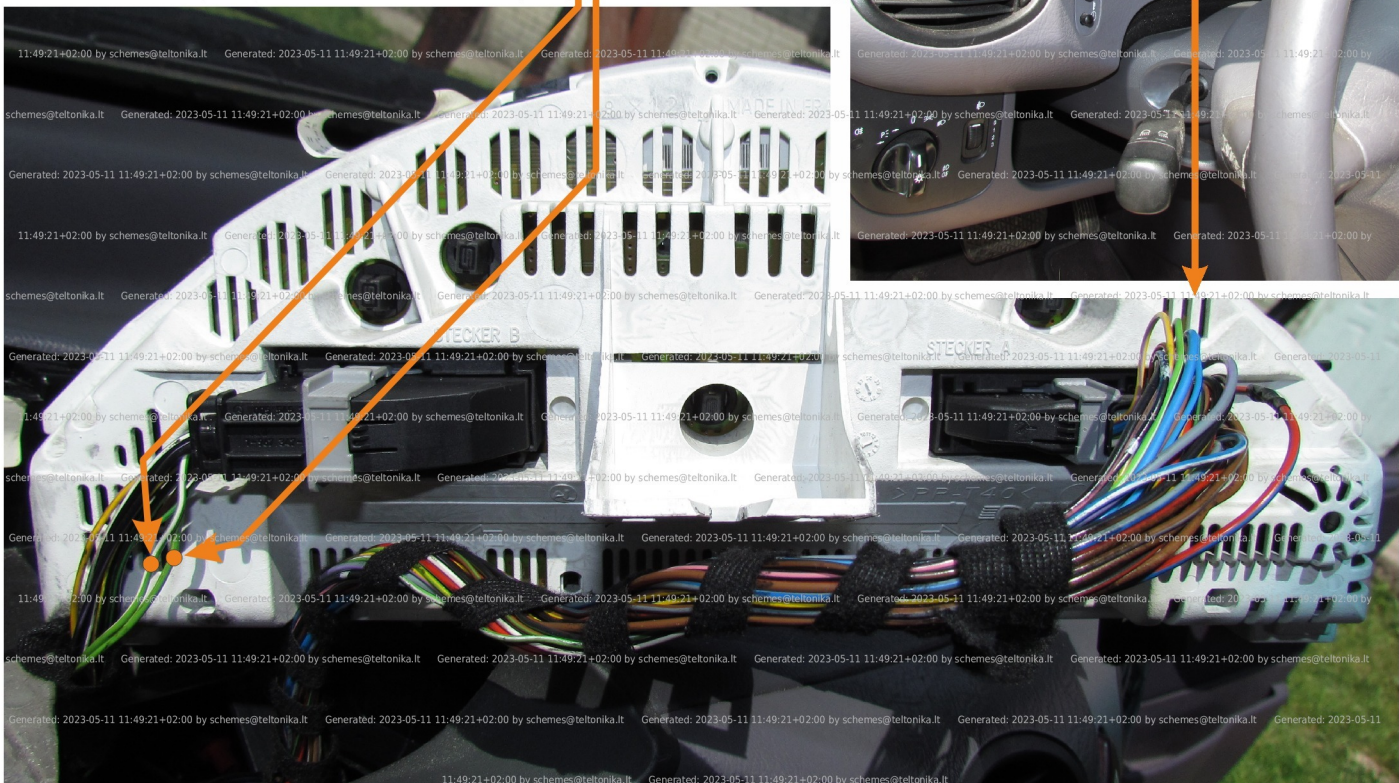

Brand, Model	Device: FMB140 LV-CAN	Year:	Rev.:
MERCEDES A (168)		1997→	04
Version:	program №: 11246 from: 2017-09-01		

CAN1

connector B

green/white pin P1 CANH

green pin P2 CANL

connector B

VIN:

xxx168xxxxxxxxxx

Flags:

General parameters:

- Vehicle mileage - (counted)
- Total fuel consumption - (counted)
- Fuel level (in liters)
- Engine speed (RPM)
- Engine temperature
- Vehicle speed