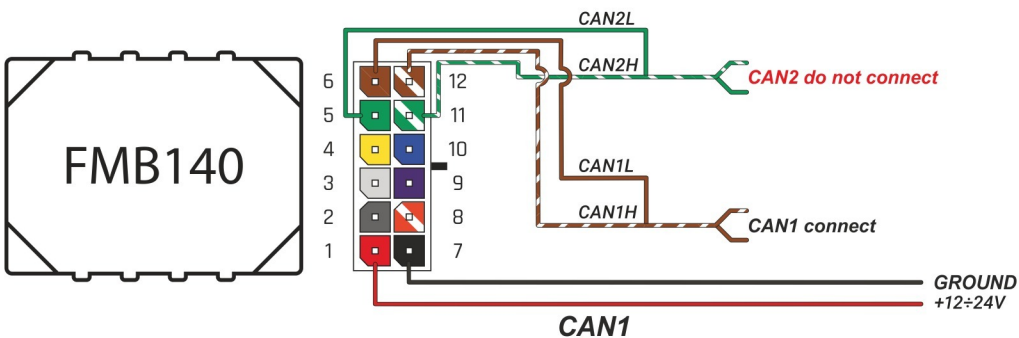

Brand, Model	Device: FMB140 LV-CAN	Year:	Rev.:
MERCEDES A (168)		1997→	04
Version:	program №: 11246 from: 2017-09-01		

CAN1

connector B

green/white pin P1 CANH

green pin P2 CANL

connector B

VIN:

xxx168xxxxxxxxxx

Flags:

General parameters:

- Vehicle mileage - (counted)
- Total fuel consumption - (counted)
- Fuel level (in liters)
- Engine speed (RPM)
- Engine temperature
- Vehicle speed