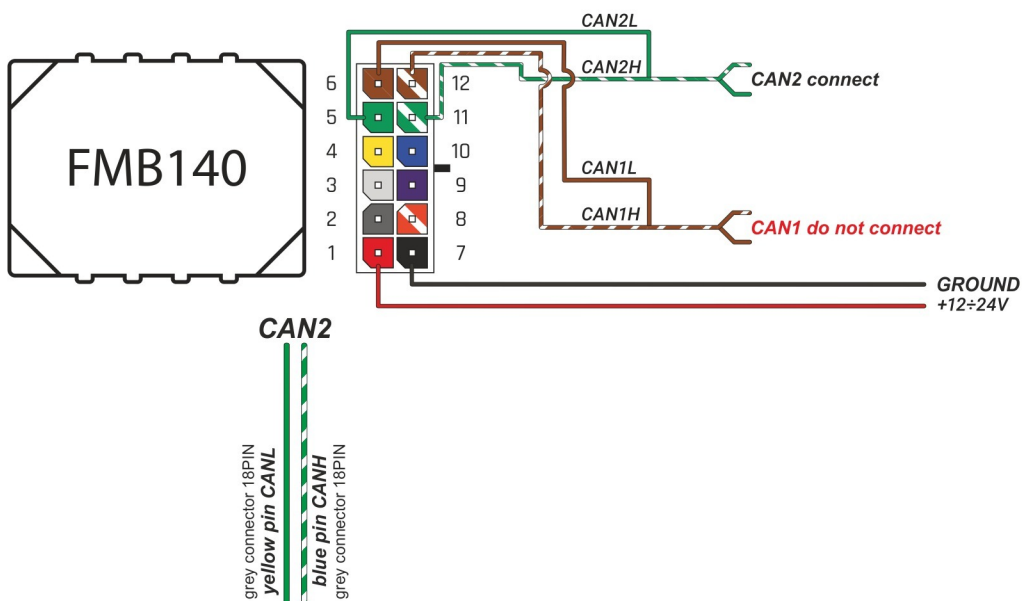

Brand, Model	Device: FMB140 LV-CAN	Year:	Rev.:
MERCEDES AXOR (JK3 option)		2002→	04
Version:	program №: 11148 from: 2020-10-15		

Flags:

General parameters:

- Total mileage of the vehicle (dashboard)
- Vehicle mileage - (counted)
- Total fuel consumption
- Total fuel consumption - (counted)
- Fuel level (in percent)
- Engine speed (RPM)
- Engine temperature
- Vehicle speed
- Acceleration pedal position