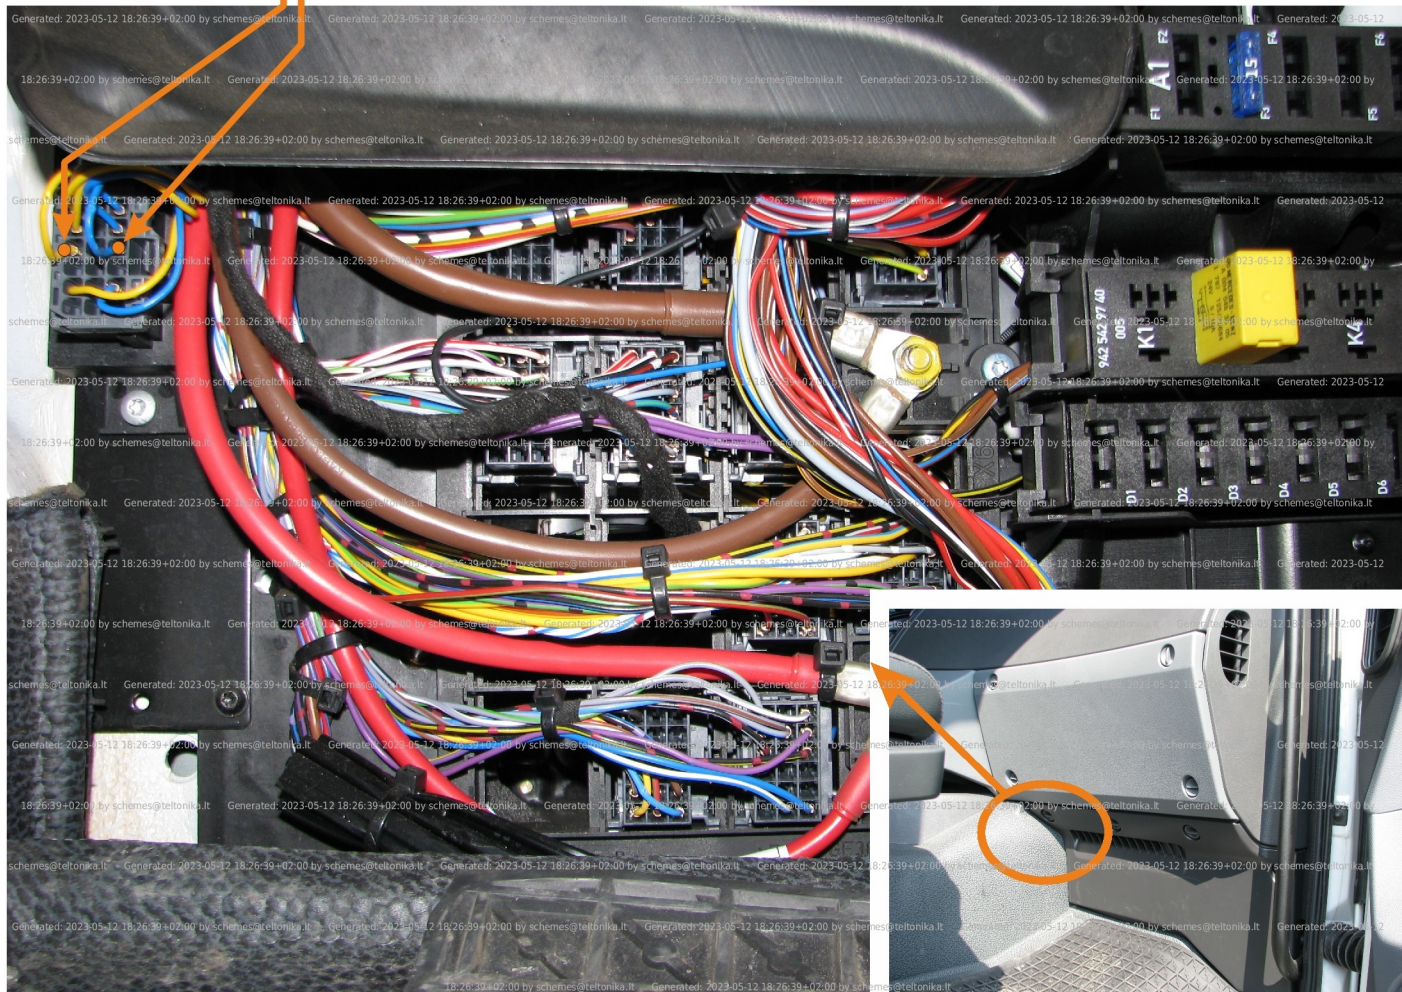

Brand, Model	Device: FMB140 LV-CAN	Year:	Rev.:
MERCEDES AXOR (JK3 option)		2002→	04
Version:	program №: 11148 from: 2020-10-15		

Flags:

General parameters:

- Total mileage of the vehicle (dashboard)
- Vehicle mileage - (counted)
- Total fuel consumption
- Total fuel consumption - (counted)
- Fuel level (in percent)
- Engine speed (RPM)
- Engine temperature
- Vehicle speed
- Acceleration pedal position