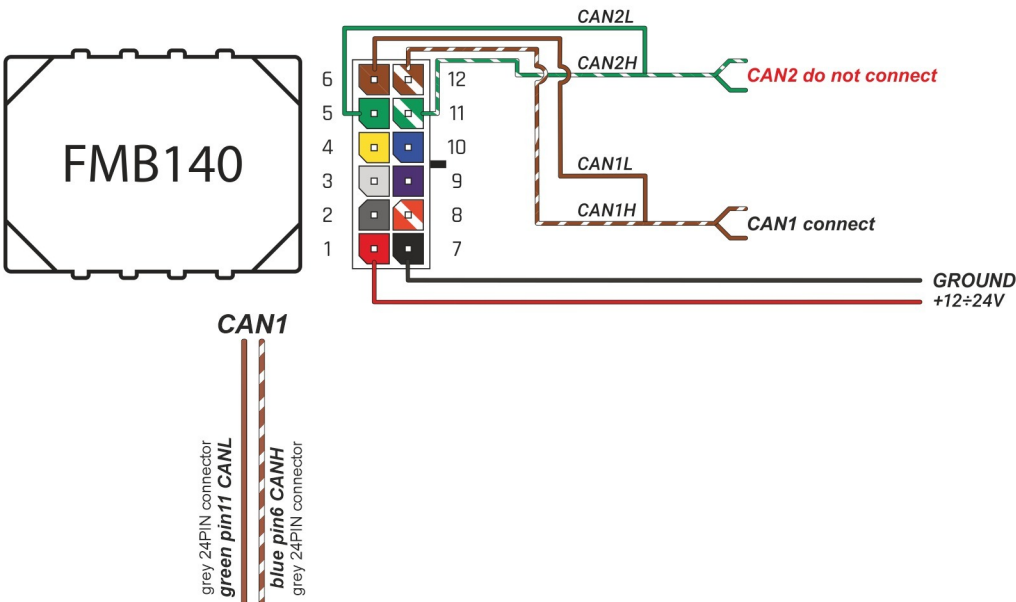

Brand, Model	Device: <b>FMB140 LV-CAN</b>	Year:	Rev.:
<b>MERCEDES ATEGO (EURO 6)</b>		<b>2023→</b>	<b>00</b>
Version:	program №: <b>14782</b> from: <b>2023-06-19</b>		

## General parameters:

- Total mileage of the vehicle (dashboard)
- Vehicle mileage - (counted)
- Total fuel consumption
- Total fuel consumption - (counted)
- Fuel level (in percent)
- Engine speed (RPM)
- Engine temperature
- Vehicle speed
- Acceleration pedal position