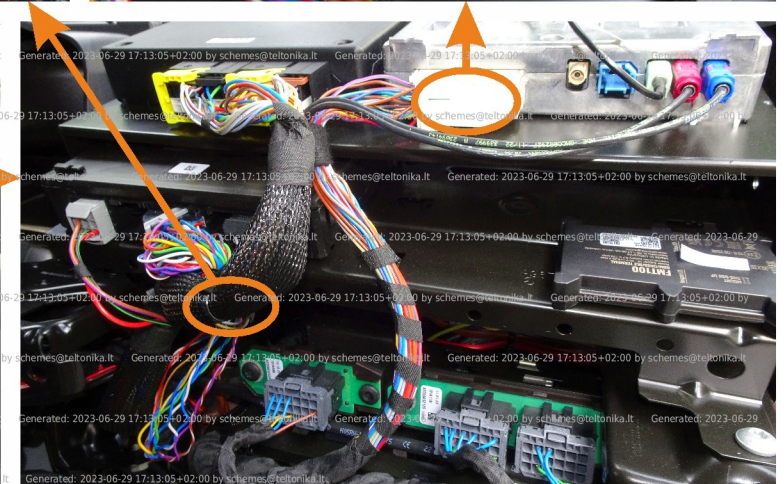

Brand, Model	Device: <b>FMB140 LV-CAN</b>	Year:	Rev.:
<b>MERCEDES ATEGO (EURO 6)</b>		<b>2023→</b>	<b>00</b>
Version:	program №: <b>14782</b> from: <b>2023-06-19</b>		

## General parameters:

- Total mileage of the vehicle (dashboard)
- Vehicle mileage - (counted)
- Total fuel consumption
- Total fuel consumption - (counted)
- Fuel level (in percent)
- Engine speed (RPM)
- Engine temperature
- Vehicle speed
- Acceleration pedal position