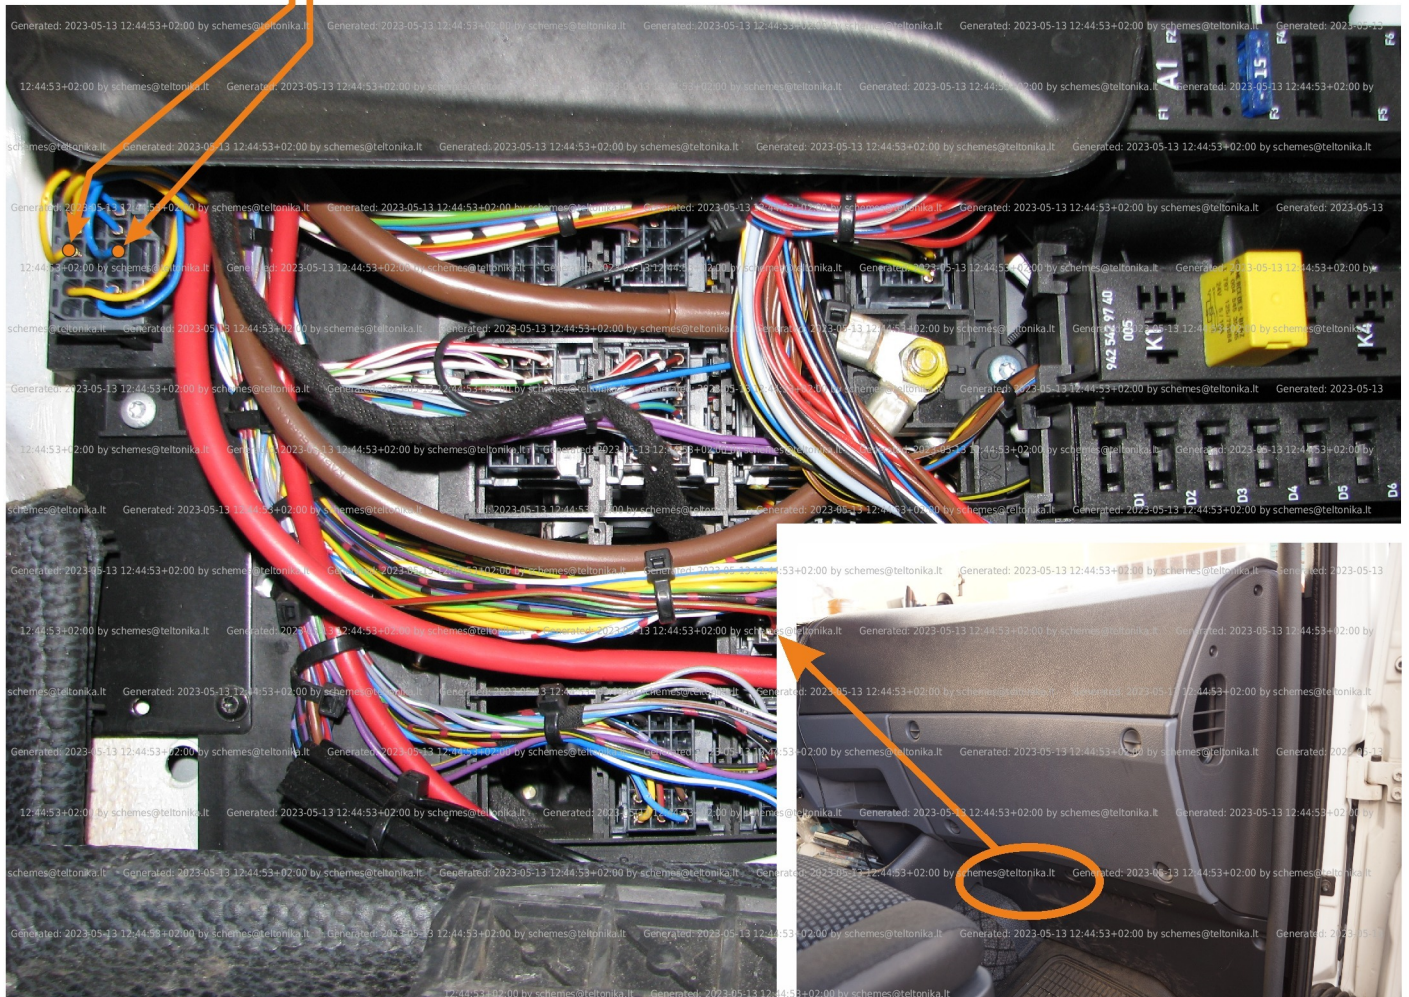

Brand, Model	Device: <b>FMB140 LV-CAN</b>	Year:	Rev.:
<b>MERCEDES ATEGO (EURO 5)</b>		<b>2009→</b>	<b>03</b>
Version:	program №: <b>11148</b> from: <b>2020-10-15</b>		

**CAN2**

grey connector 18PIN  
yellow pin CANL

blue pin CANH  
grey connector 18PIN

## General parameters:

- Total mileage of the vehicle (dashboard)
- Vehicle mileage - (counted)
- Total fuel consumption
- Total fuel consumption - (counted)
- Fuel level (in percent)
- Engine speed (RPM)
- Engine temperature
- Vehicle speed
- Acceleration pedal position