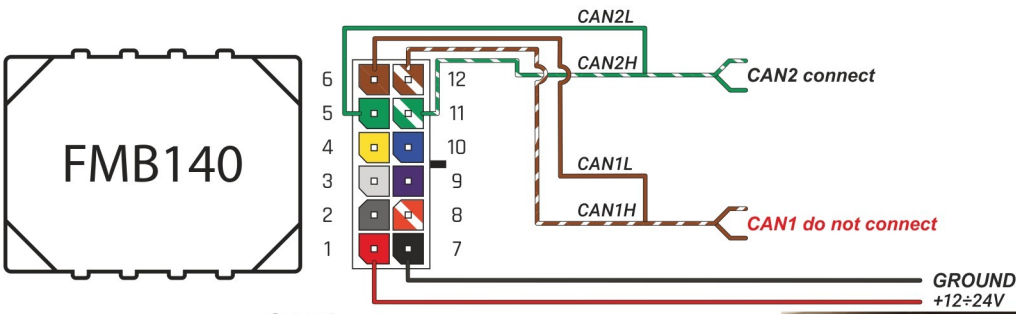

Brand, Model	Device: <b>FMB140 LV-CAN</b>	Year:	Rev.:
<b>MERCEDES ATEGO (EURO 5)</b>		<b>2009→</b>	<b>03</b>
Version:	program №: <b>11148</b> from: <b>2020-10-15</b>		

**CAN2**

grey connector 18PIN  
yellow pin CANL

blue pin CANH  
grey connector 18PIN