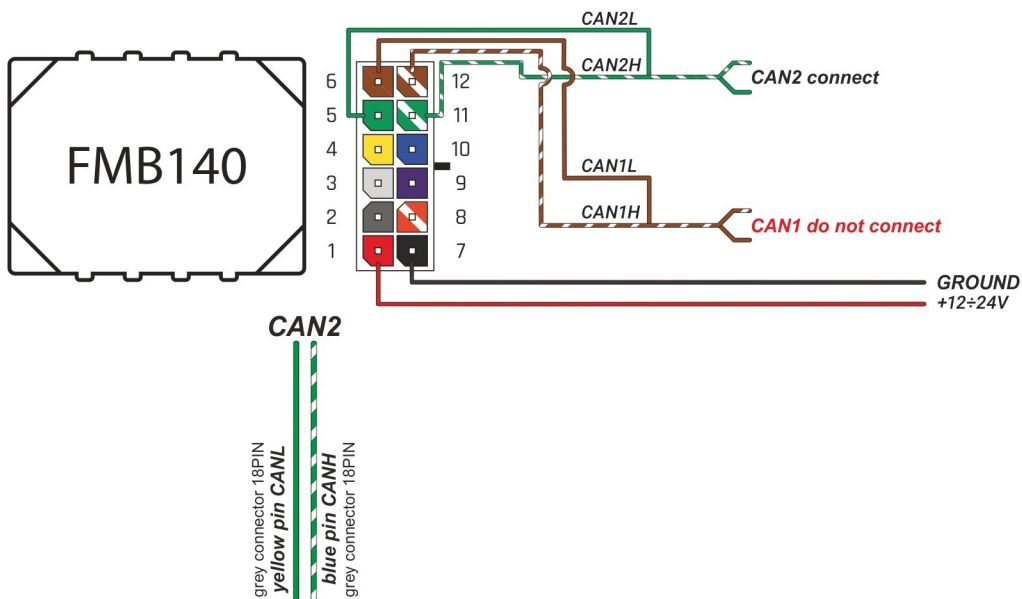

Brand, Model	Device: FMB140 LV-CAN	Year:	Rev.:
MERCEDES ATEGO		2004→	04
Version:	program №: 11148 from: 2020-10-15		

Flags:

General parameters:

- Total mileage of the vehicle (dashboard)
- Vehicle mileage - (counted)
- Total fuel consumption
- Total fuel consumption - (counted)
- Fuel level (in percent)
- Engine speed (RPM)
- Engine temperature
- Vehicle speed
- Acceleration pedal position