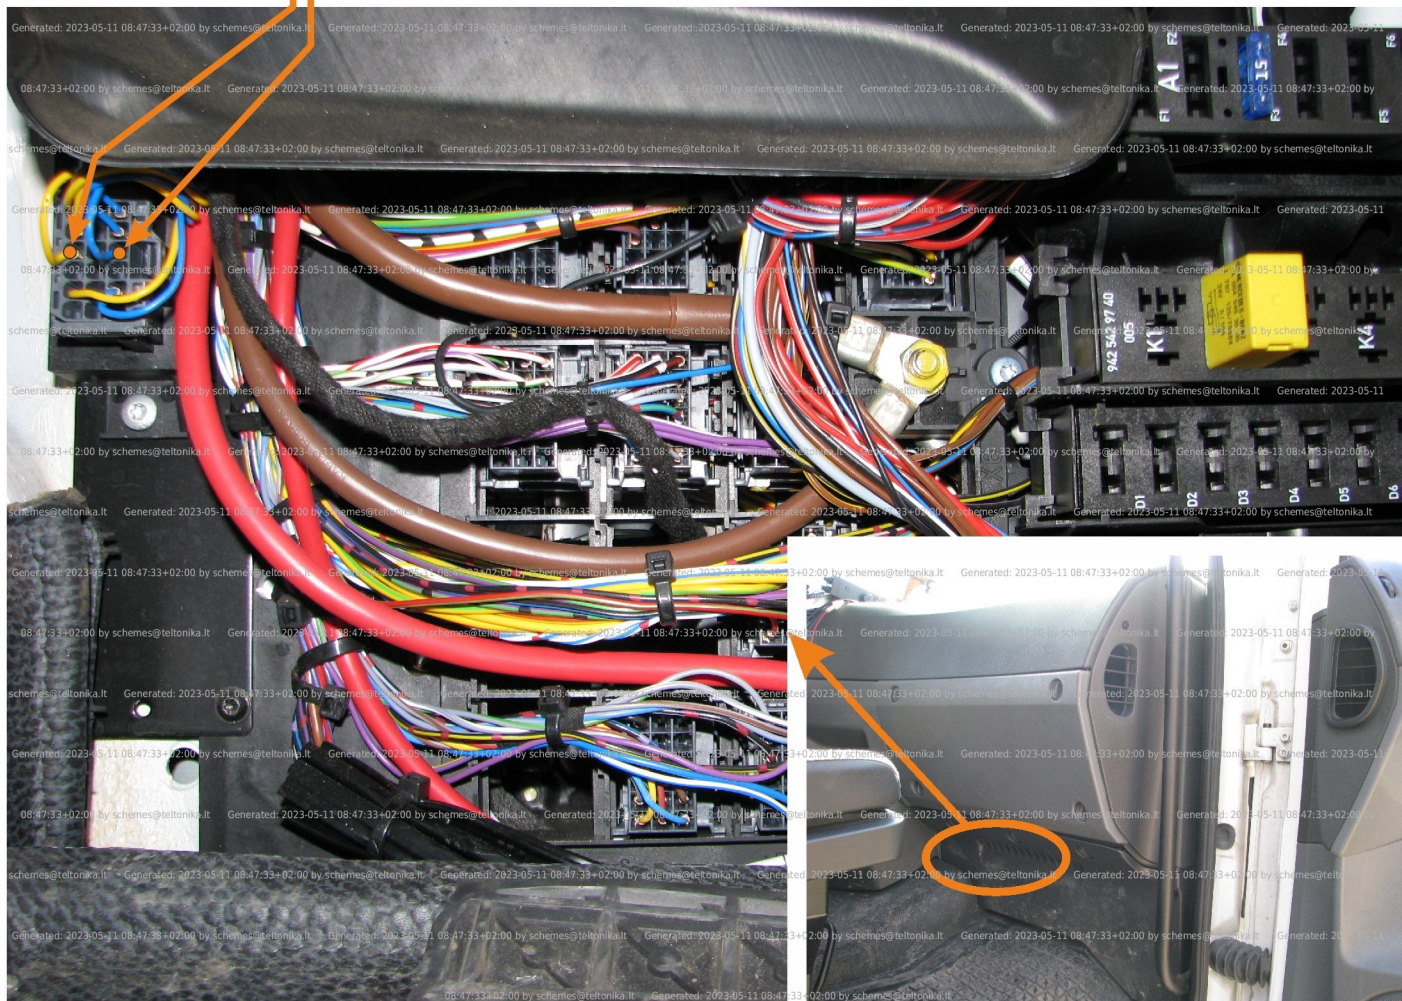

Brand, Model	Device: FMB140 LV-CAN	Year:	Rev.:
MERCEDES ATEGO		2004→	04
Version:	program №: 11148 from: 2020-10-15		

Flags:

General parameters:

- Total mileage of the vehicle (dashboard)
- Vehicle mileage - (counted)
- Total fuel consumption
- Total fuel consumption - (counted)
- Fuel level (in percent)
- Engine speed (RPM)
- Engine temperature
- Vehicle speed
- Acceleration pedal position