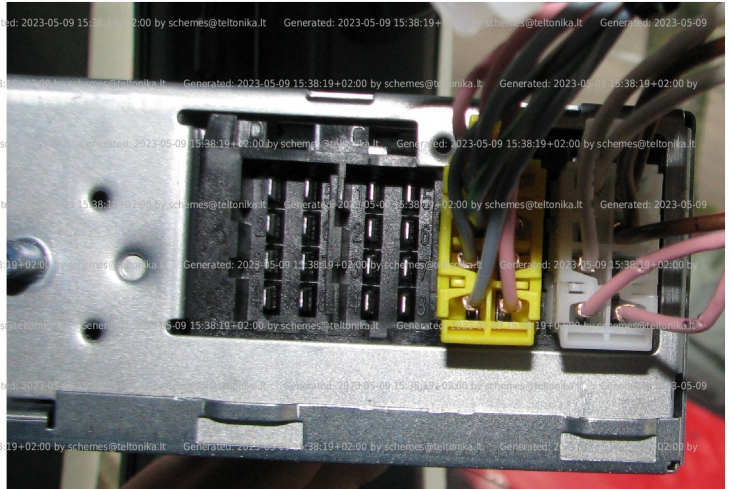

Brand, Model	Device: FMB140 LV-CAN	Year:	Rev.:
MERCEDES AROCS (EURO 6)		2019→	06
Version:	program №: 13675 from: 2022-11-19		

Flags:

General parameters:

- Total mileage of the vehicle (dashboard)
- Vehicle mileage - (counted)
- Total fuel consumption
- Total fuel consumption - (counted)
- Fuel level (in percent)
- Engine speed (RPM)
- Engine temperature
- Vehicle speed
- Acceleration pedal position