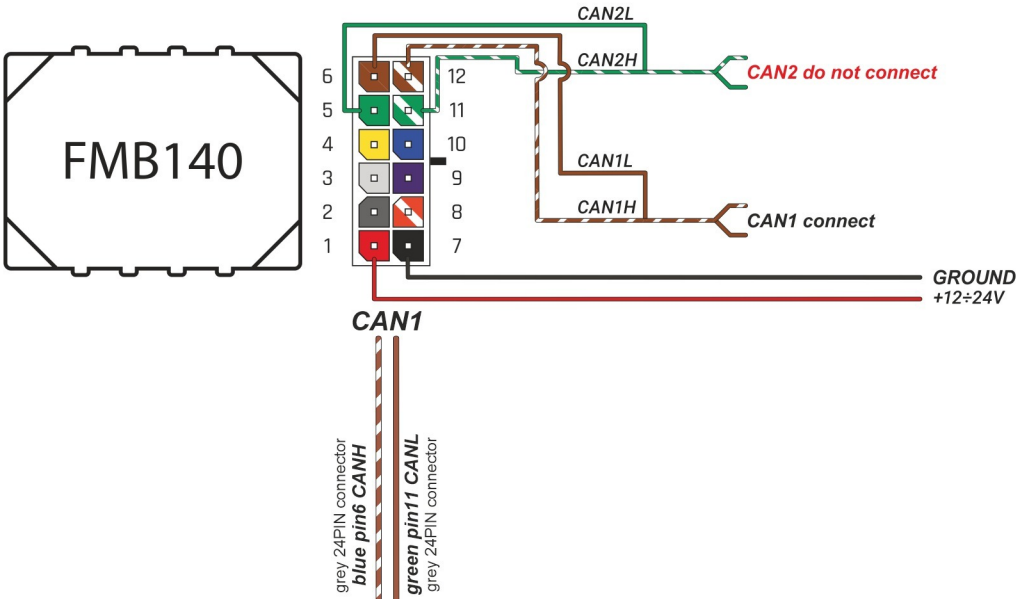

Brand, Model	Device: FMB140 LV-CAN	Year:	Rev.:
MERCEDES AROCS (EURO 6)		2019→	06
Version:	program №: 13675 from: 2022-11-19		

Flags:

General parameters:

- Total mileage of the vehicle (dashboard)
- Vehicle mileage - (counted)
- Total fuel consumption
- Total fuel consumption - (counted)
- Fuel level (in percent)
- Engine speed (RPM)
- Engine temperature
- Vehicle speed
- Acceleration pedal position