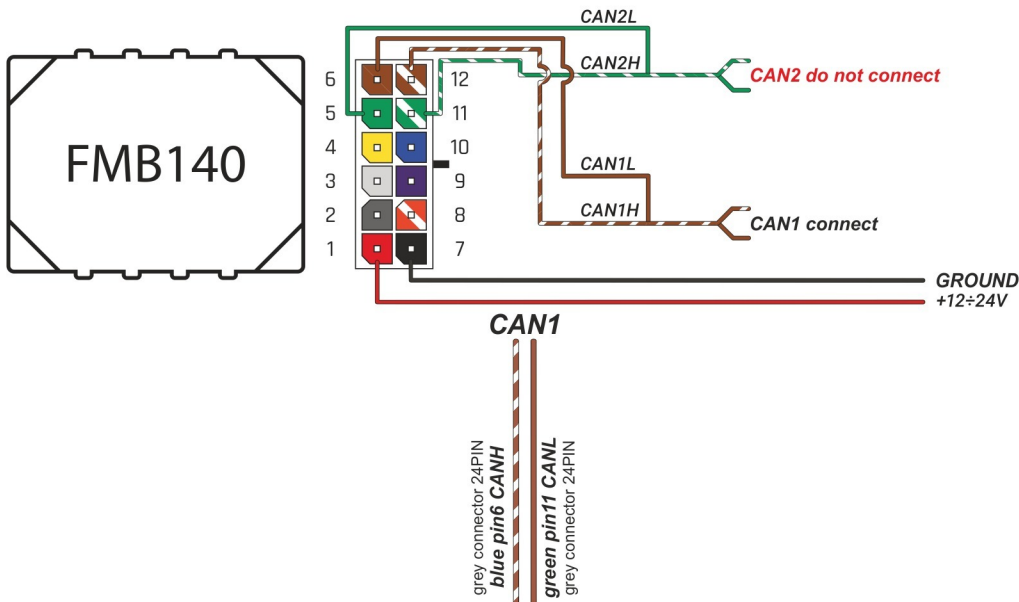

Brand, Model	Device: <b>FMB140 LV-CAN</b>	Year:	Rev.:
<b>MERCEDES AROCS (EURO 6)</b>		<b>2013→</b>	<b>05</b>
Version:	program №: <b>11857</b> from: <b>2022-11-19</b>		

## General parameters:

- Total mileage of the vehicle (dashboard)
- Vehicle mileage - (counted)
- Total fuel consumption
- Total fuel consumption - (counted)
- Fuel level (in percent)
- Engine speed (RPM)
- Engine temperature
- Vehicle speed
- Acceleration pedal position