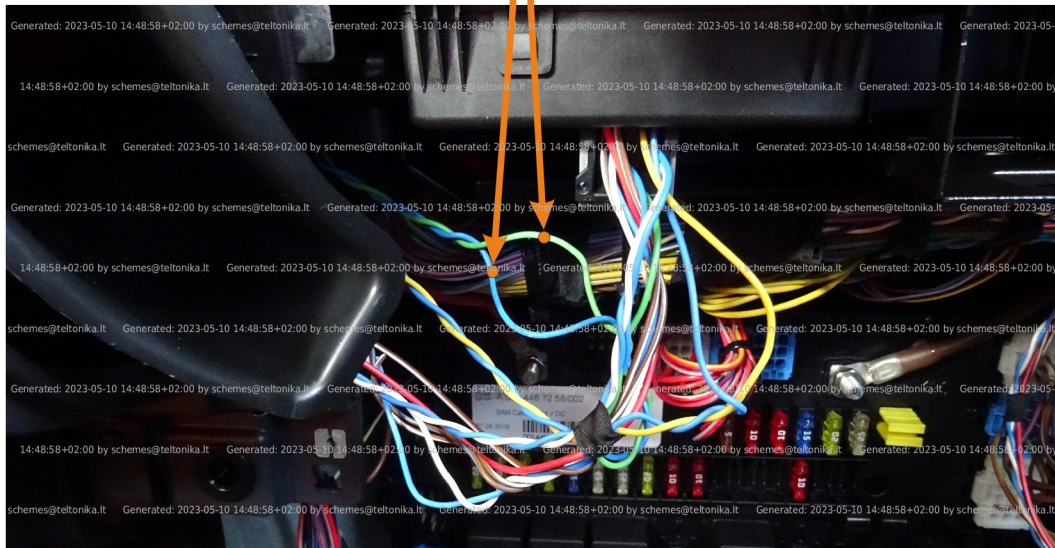

Brand, Model	Device: <b>FMB140 LV-CAN</b>	Year:	Rev.:
<b>MERCEDES AROCS (EURO 6)</b>		<b>2013→</b>	<b>05</b>
Version:	program №: <b>11857</b> from: <b>2022-11-19</b>		

## General parameters:

- Total mileage of the vehicle (dashboard)
- Vehicle mileage - (counted)
- Total fuel consumption
- Total fuel consumption - (counted)
- Fuel level (in percent)
- Engine speed (RPM)
- Engine temperature
- Vehicle speed
- Acceleration pedal position