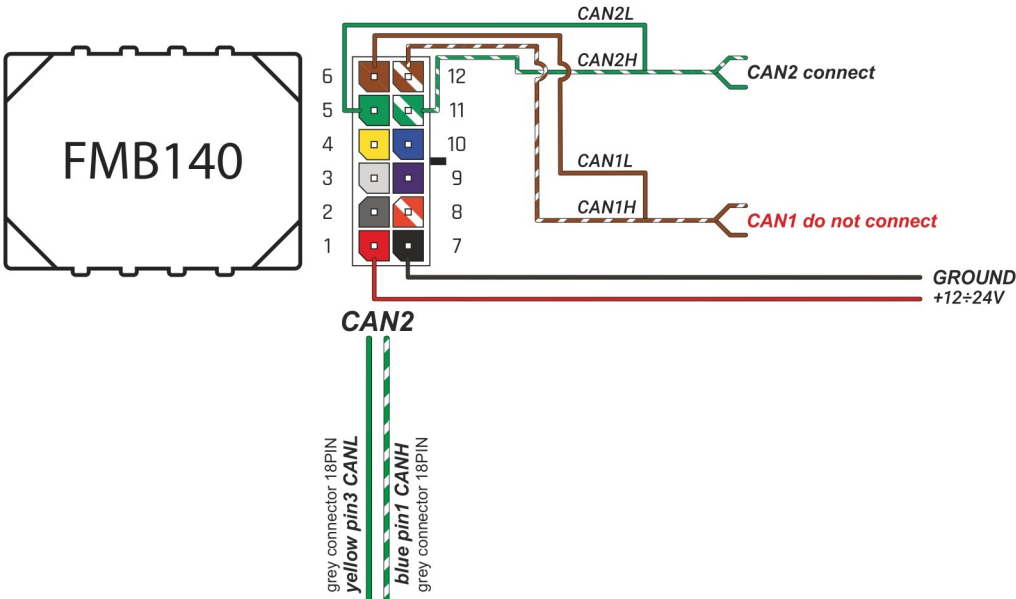

Brand, Model	Device: FMB140 LV-CAN	Year:	Rev.:
MERCEDES ACTROS MP1		1997→	04
Version:	program №: 11148 from: 2020-10-15		

Flags:

General parameters:

- Vehicle mileage - (counted)
- Total fuel consumption
- Total fuel consumption - (counted)
- Engine speed (RPM)
- Engine temperature
- Acceleration pedal position