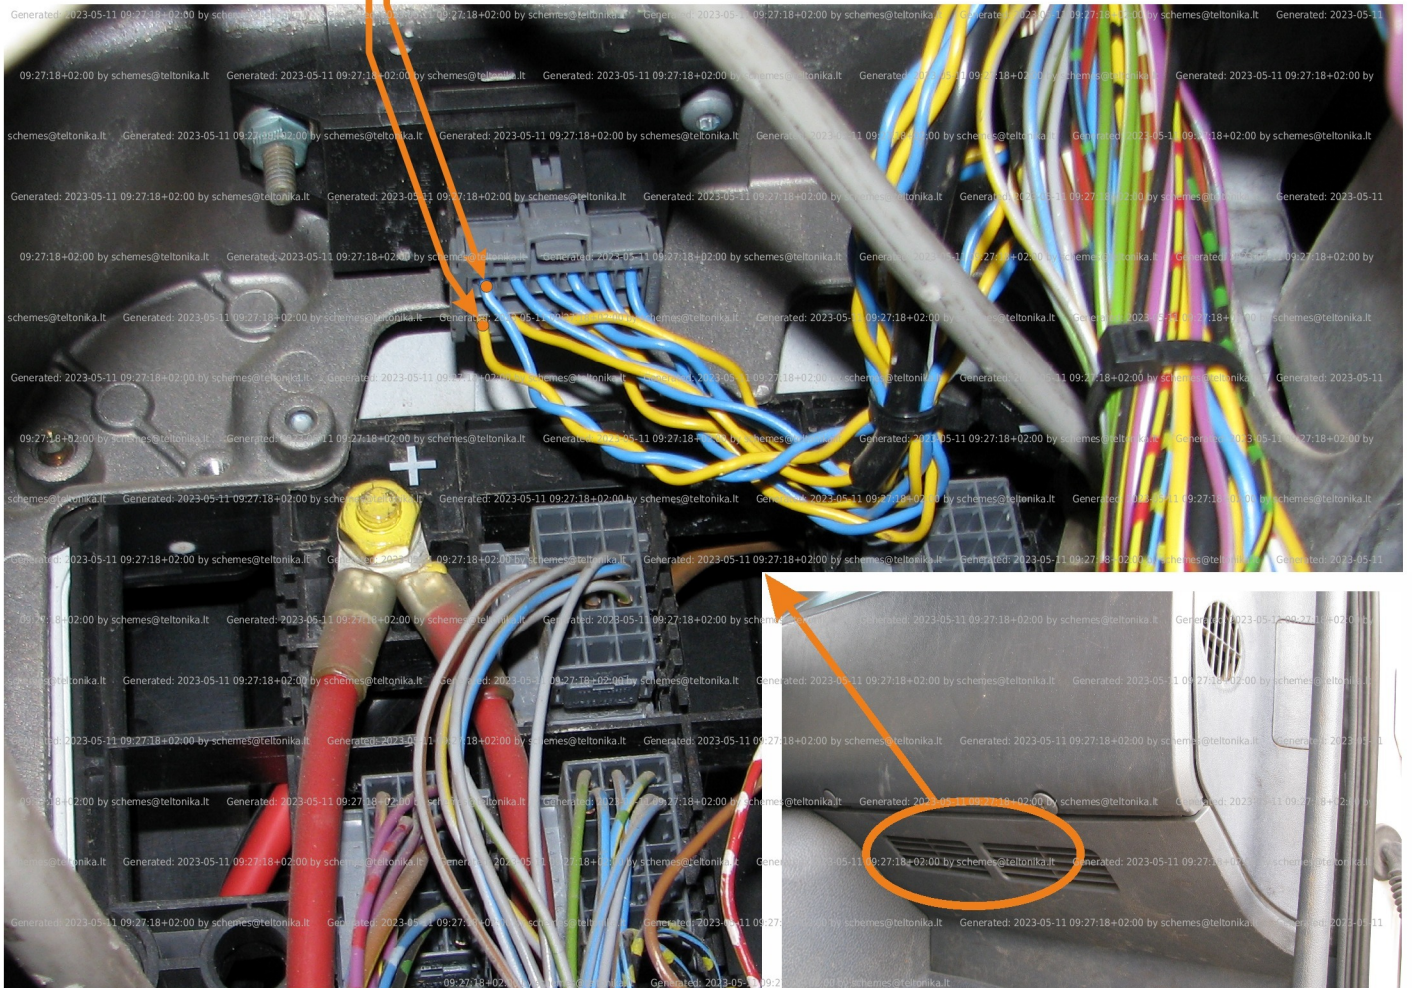

Brand, Model	Device: FMB140 LV-CAN	Year:	Rev.:
MERCEDES ACTROS MP1		1997→	04
Version:	program №: 11148 from: 2020-10-15		

Flags:

General parameters:

- Vehicle mileage - (counted)
- Total fuel consumption
- Total fuel consumption - (counted)
- Engine speed (RPM)
- Engine temperature
- Acceleration pedal position