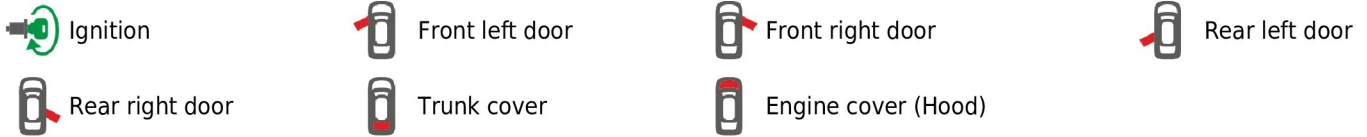

Brand, Model	Device: FMB140 LV-CAN	Year:	Rev.:
FORD TRANSIT CUSTOM		2018→	08
Version:	program №: 12647 from: 2022-12-21		

CAN1
 black 24PIN connector
 white pin19 CANL
 white/blue pin20 CANH
 black 24PIN connector

Flags:

General parameters:

- Total mileage of the vehicle (dashboard)
- Vehicle mileage - (counted)
- Total fuel consumption - (counted)
- Fuel level (in percent)
- Engine speed (RPM)
- Engine temperature
- Vehicle speed
- Acceleration pedal position