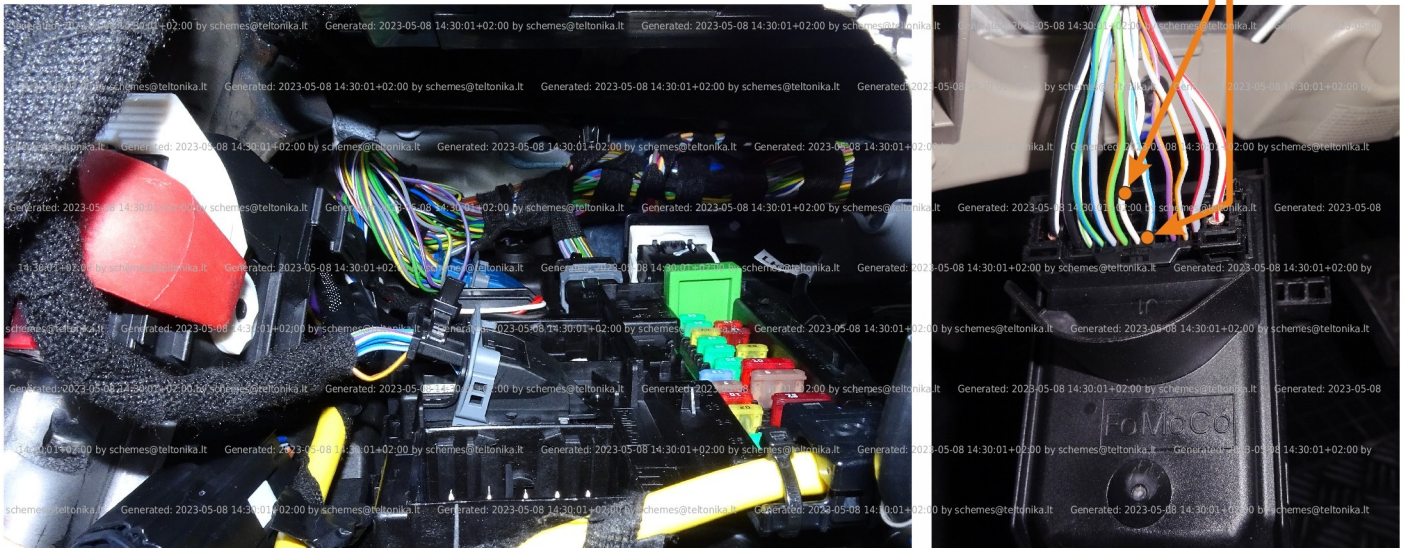

Brand, Model	Device: FMB140 LV-CAN	Year:	Rev.:
FORD TRANSIT CUSTOM		2018→	08
Version:	program №: 12647 from: 2022-12-21		

CAN1
 black 24PIN connector
 white pin19 CANL
 white/blue pin20 CANH
 black 24PIN connector

Flags:

General parameters:

- Total mileage of the vehicle (dashboard)
- Vehicle mileage - (counted)
- Total fuel consumption - (counted)
- Fuel level (in percent)
- Engine speed (RPM)
- Engine temperature
- Vehicle speed
- Acceleration pedal position