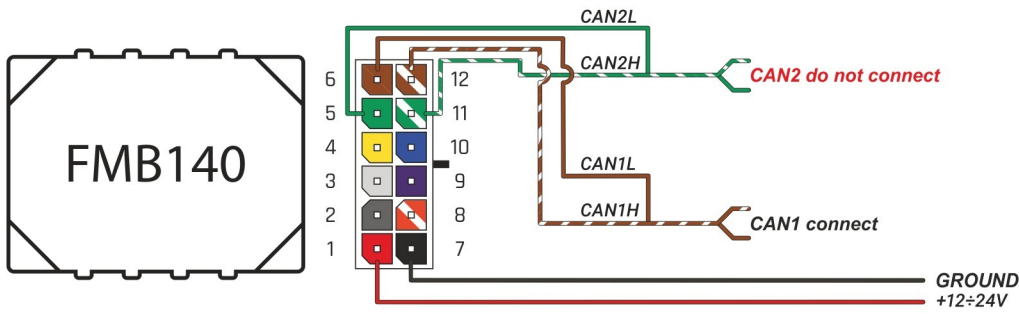

Brand, Model	Device: FMB140 LV-CAN	Year:	Rev.:
FORD TRANSIT CUSTOM		2018→	08
Version:	program №: 12647 from: 2022-12-21		

CAN1
 black 24PIN connector
 white pin19 CANL
 white/blue pin20 CANH
 black 24PIN connector

Flags:

General parameters:

- Total mileage of the vehicle (dashboard)
- Vehicle mileage - (counted)
- Total fuel consumption - (counted)
- Fuel level (in percent)
- Engine speed (RPM)
- Engine temperature
- Vehicle speed
- Acceleration pedal position