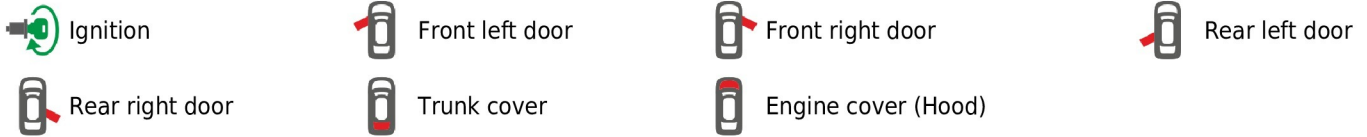

Flags:

General parameters:

- Total mileage of the vehicle (dashboard)
- Vehicle mileage - (counted)
- Total fuel consumption - (counted)
- Fuel level (in percent)
- Engine speed (RPM)
- Engine temperature
- Vehicle speed
- Acceleration pedal position