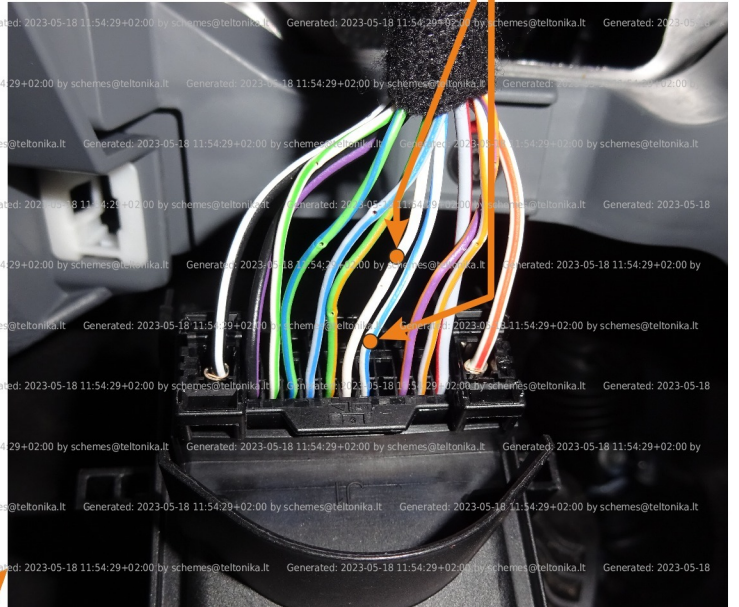

Brand, Model	Device: FMB140 LV-CAN	Year:	Rev.:
FORD TRANSIT		2016→	08
Version:	program №: 11868 from: 2023-05-16		

CAN1
 black 24PIN connector
 white pin19 CANL
 blue/white pin20 CANH
 black 24PIN connector

Flags:

Ignition

Front left door

Front right door

Rear right door

Trunk cover

General parameters:

- Total mileage of the vehicle (dashboard)
- Vehicle mileage - (counted)
- Total fuel consumption - (counted)
- Fuel level (in percent)
- Engine speed (RPM)
- Engine temperature
- Vehicle speed
- Acceleration pedal position