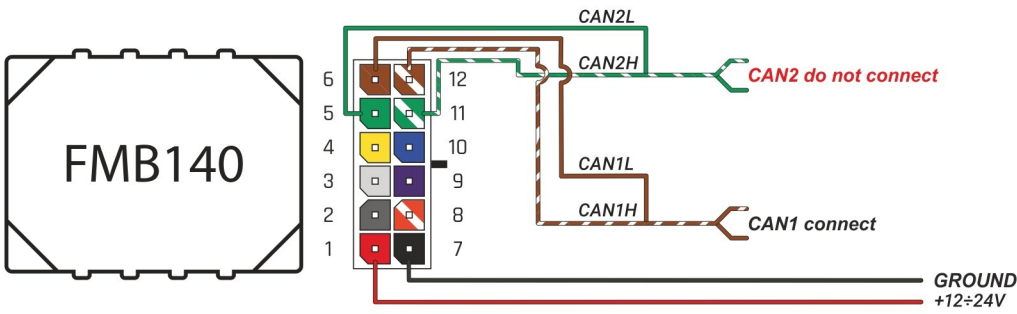

Brand, Model	Device: FMB140 LV-CAN	Year:	Rev.:
FORD TRANSIT		2016→	08
Version:	program №: 11868 from: 2023-05-16		

CAN1
 black 24PIN connector
 white pin19 CANL
 blue/white pin20 CANH
 black 24PIN connector

Flags:

Ignition

Front left door

Front right door

Rear right door

Trunk cover

General parameters:

- Total mileage of the vehicle (dashboard)
- Vehicle mileage - (counted)
- Total fuel consumption - (counted)
- Fuel level (in percent)
- Engine speed (RPM)
- Engine temperature
- Vehicle speed
- Acceleration pedal position